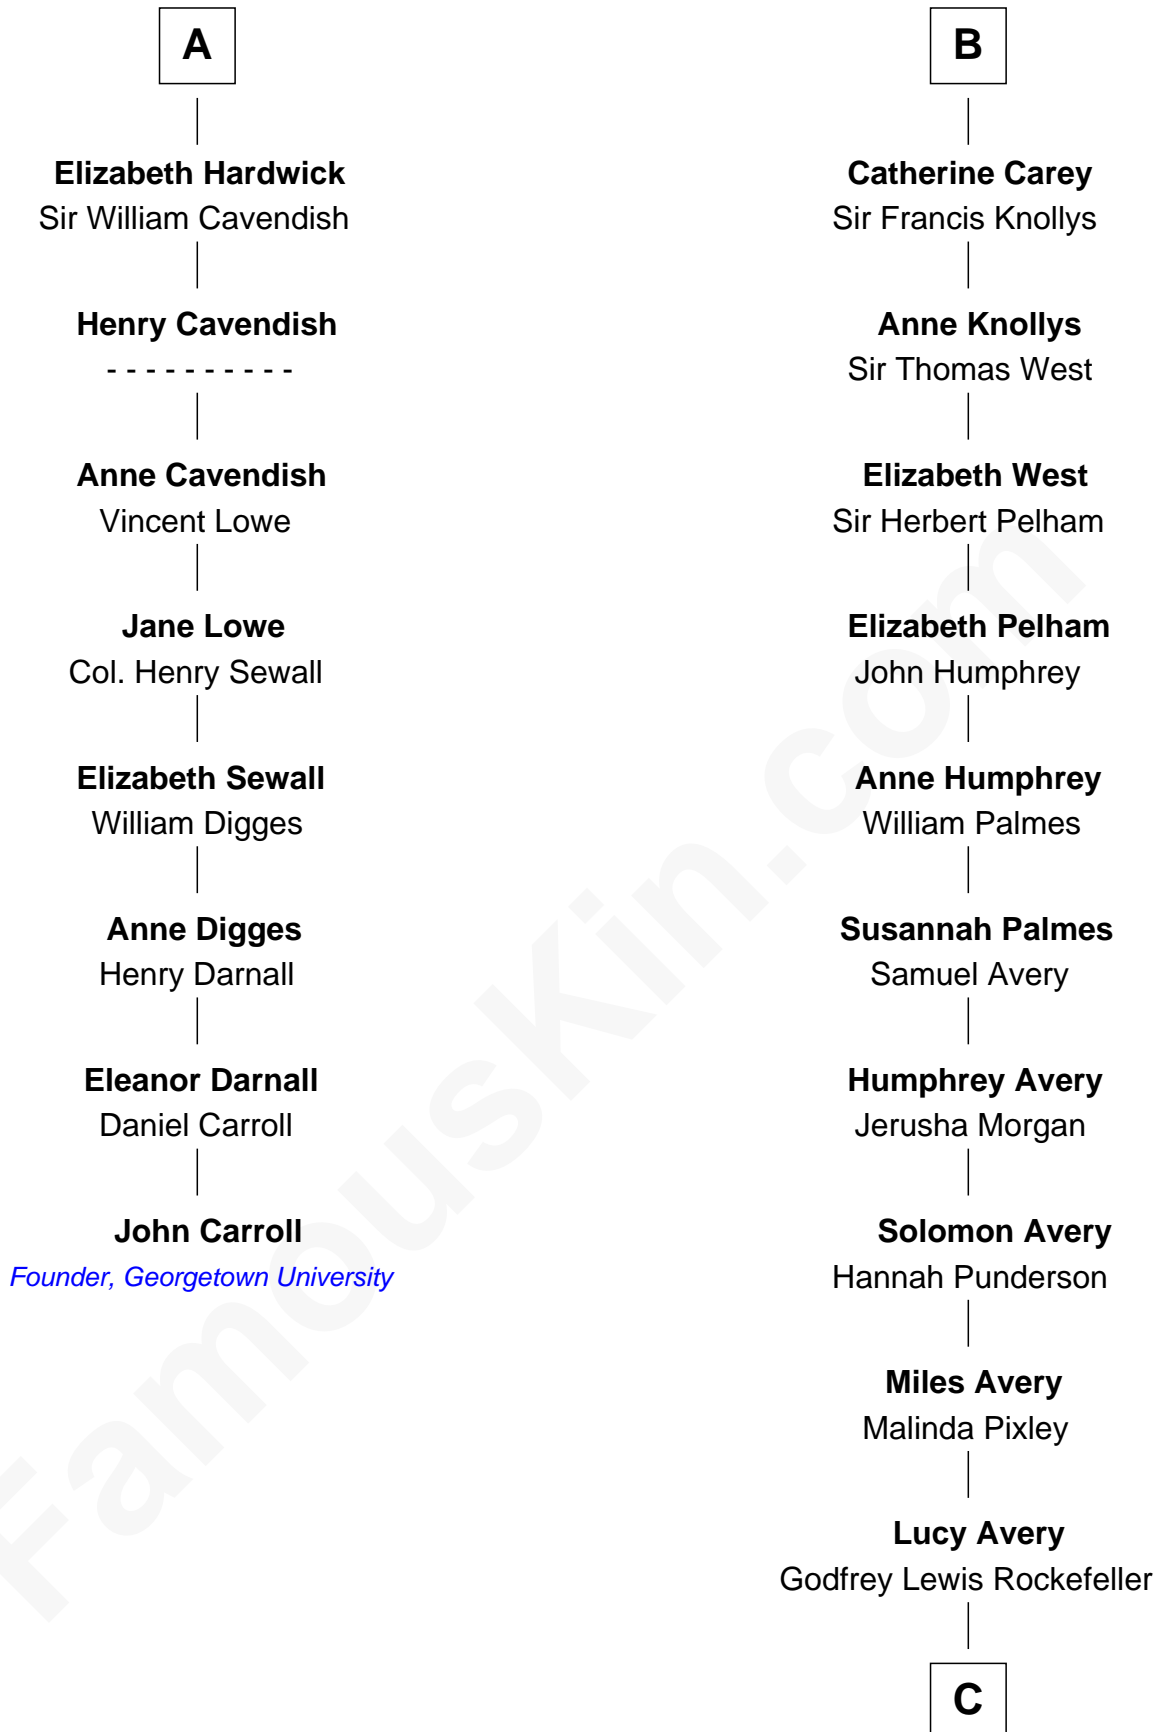

FamousKin.com

Relationship Chart of

John Carroll

Founder of Georgetown University

14th cousin 6 times removed of

Nelson Rockefeller

41st U.S. Vice-President

Edmund Fitzalan

Alice de Warenne

C

William Avery Rockefeller

Eliza Davison

John Davison Rockefeller

Laura Celestia Spelman

John Davison Rockefeller

Abby Greene Aldrich

Nelson Rockefeller

41st U.S. Vice-President

FamousKin.com