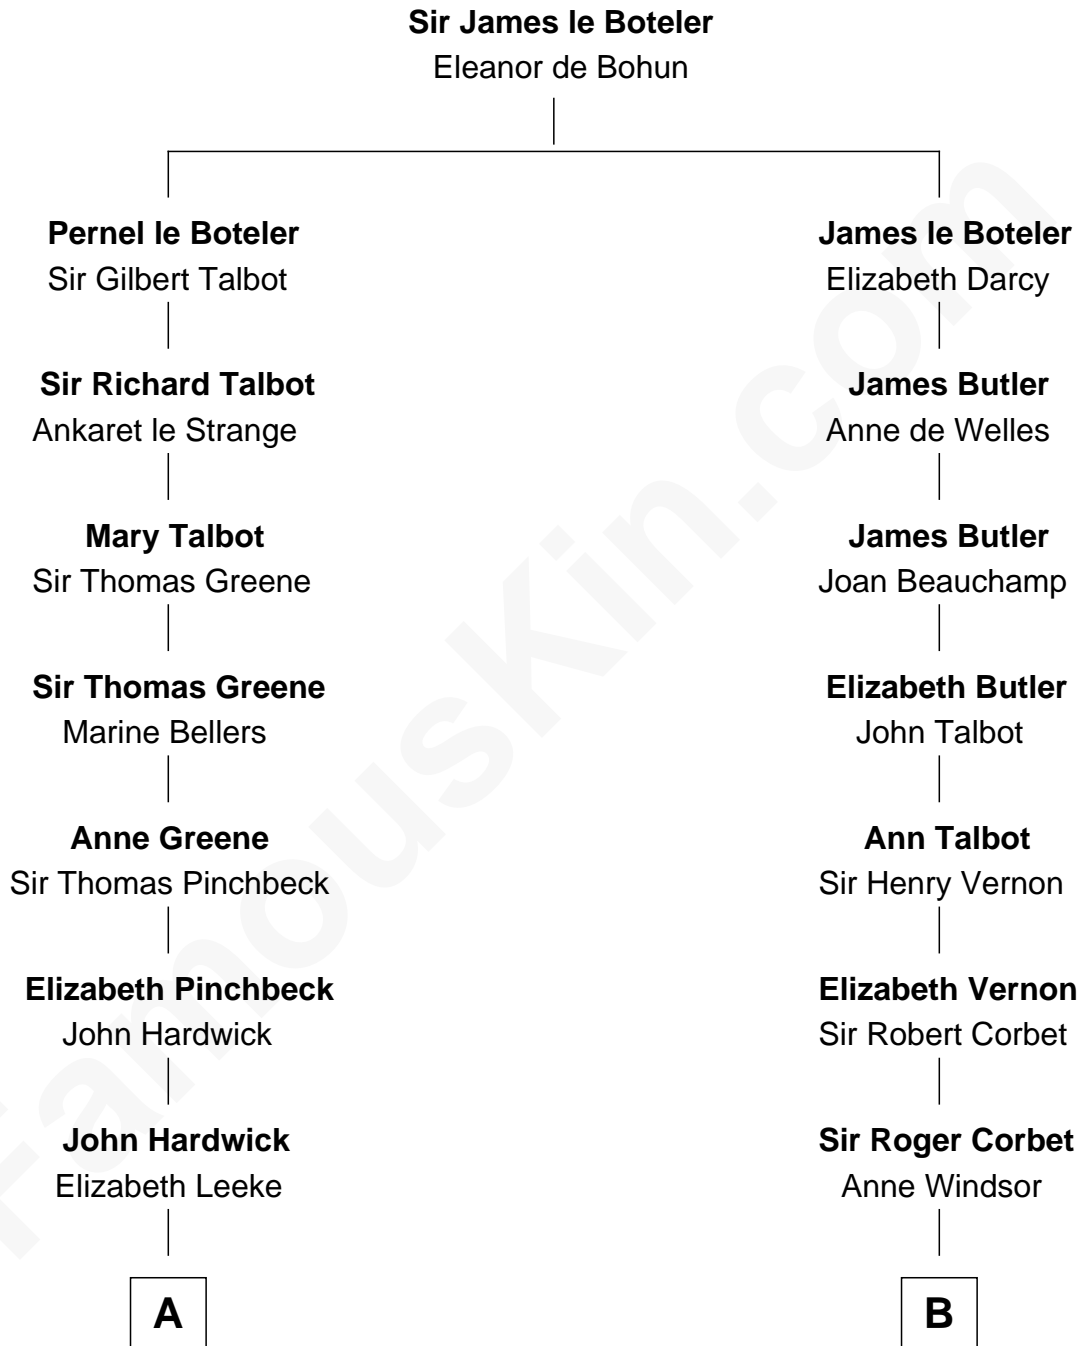

FamousKin.com

Relationship Chart of

John Carroll

Founder of Georgetown University

14th cousin 6 times removed of

Nelson Rockefeller

41st U.S. Vice-President

C

|
William Avery Rockefeller

Eliza Davison

|
John Davison Rockefeller

Laura Celestia Spelman

|
John Davison Rockefeller

Abby Greene Aldrich

|
Nelson Rockefeller

41st U.S. Vice-President