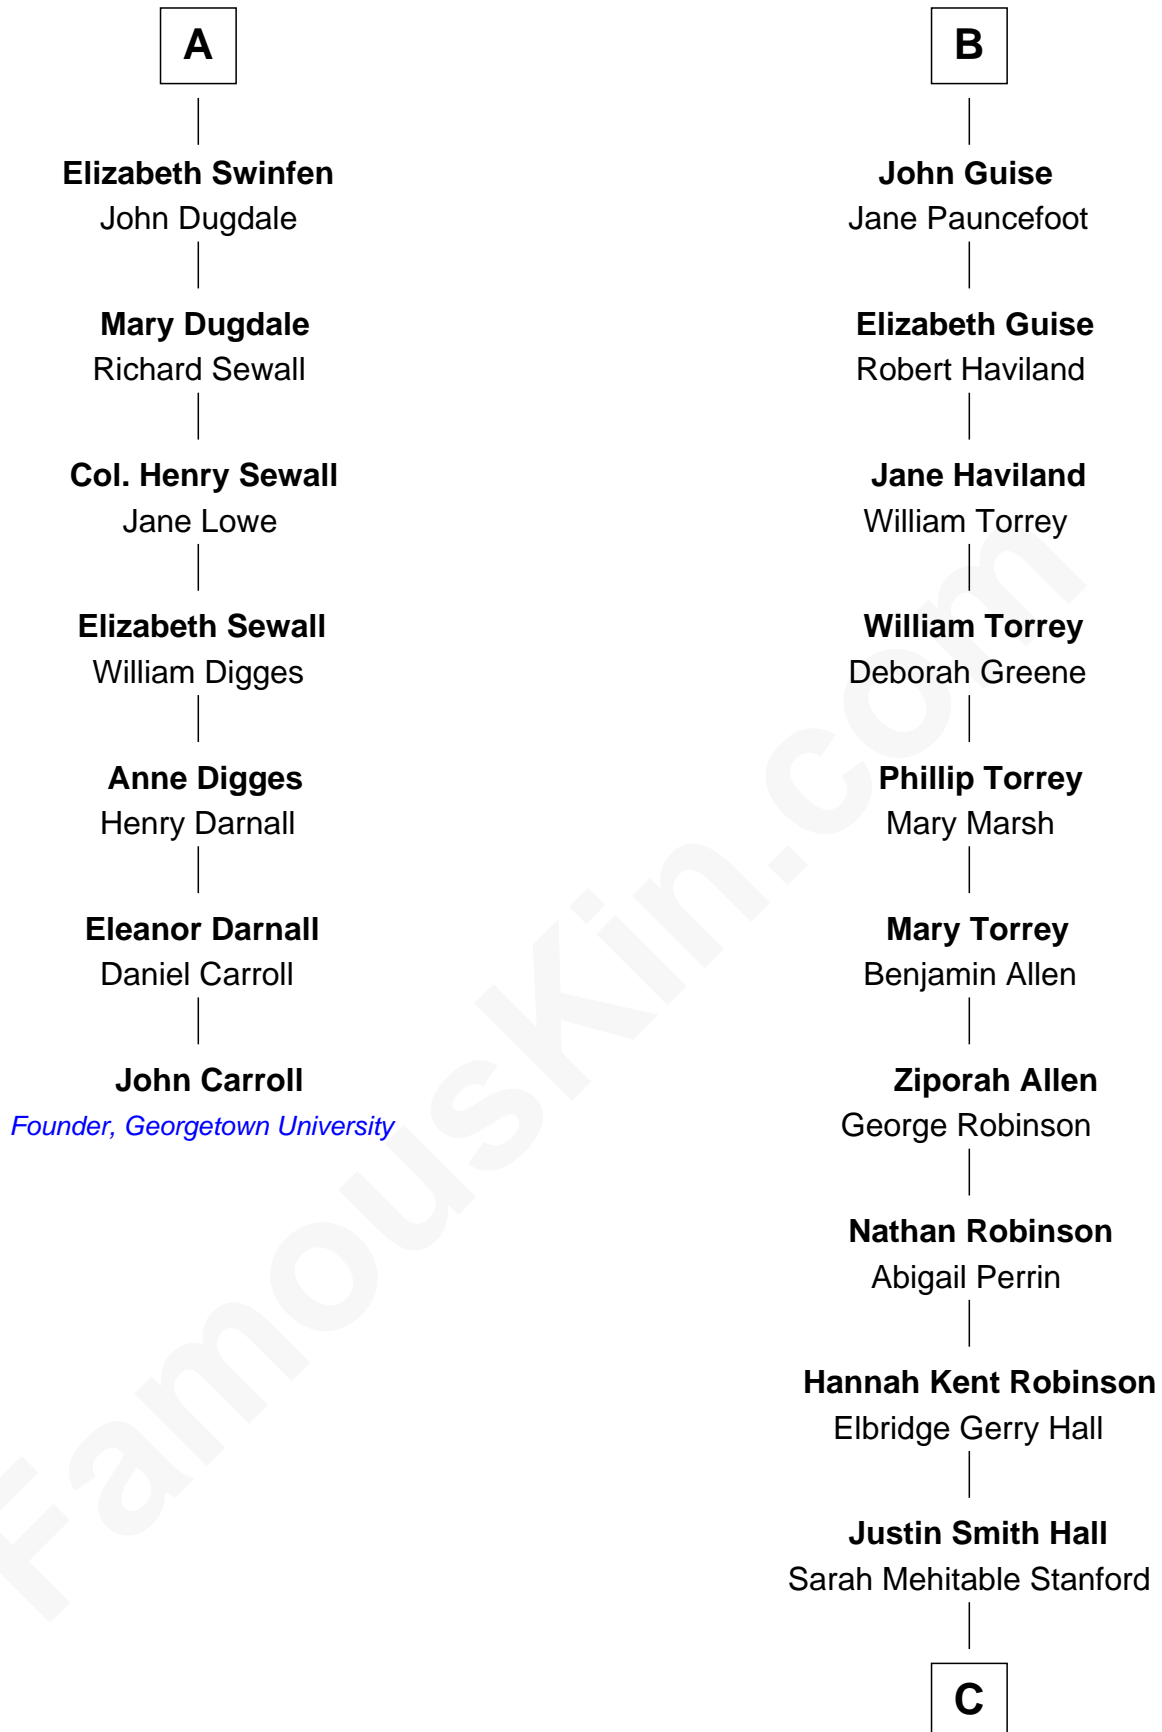

FamousKin.com Relationship Chart of

John Carroll

Founder of Georgetown University

13th cousin 6 times removed of

Raquel Welch

Movie Actress

Sir John Stafford

Margaret Stafford

C

Emery Stanford Hall

Clara Louise Adams

Josephine Sarah Hall

Armando Carlos Tejada

Raquel Welch

aka Raquel Welch

FamousKin.com