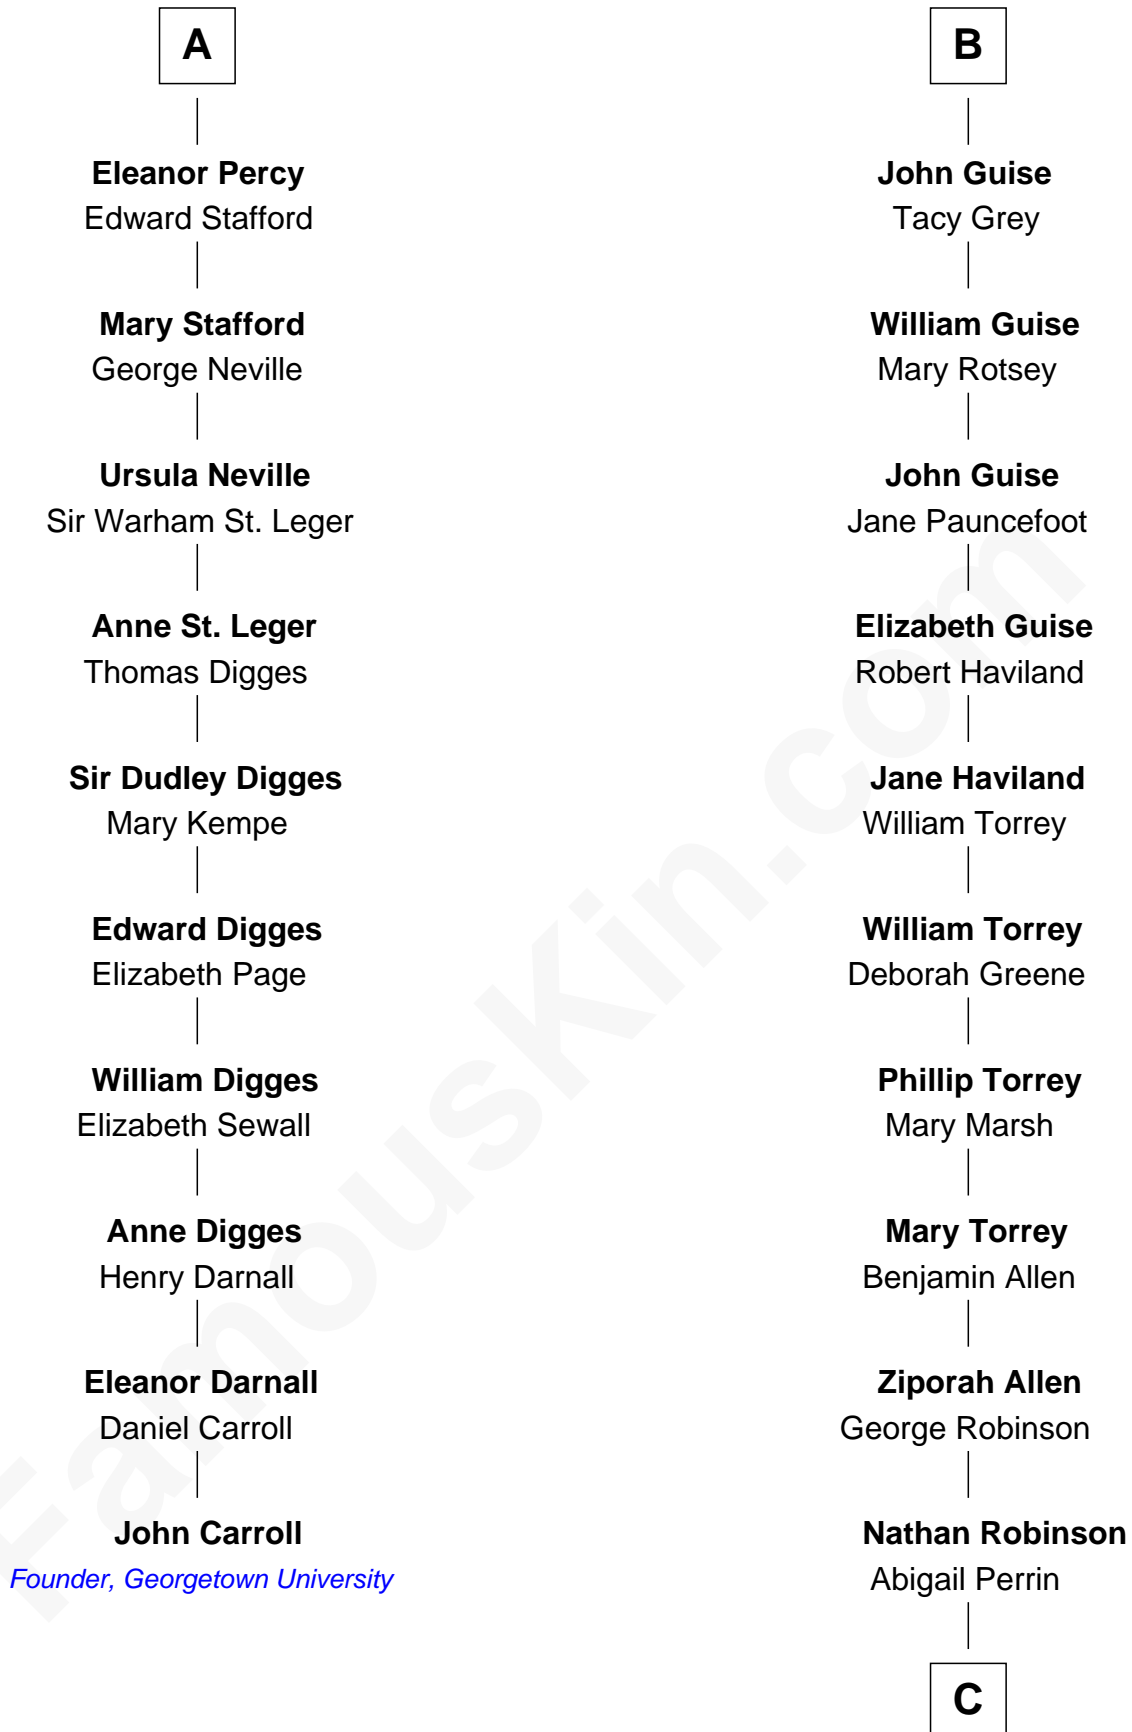

FamousKin.com Relationship Chart of

John Carroll

Founder of Georgetown University

16th cousin 5 times removed of

Raquel Welch

Movie Actress

Sir Thebaud de Verdun

*with wife
Maud Mortimer*

Margaret Beauchamp

Sir John Wysham

Alice Wysham

John de Guise

Sir John Guise

Anne Berkeley

B

C

Hannah Kent Robinson

Elbridge Gerry Hall

Justin Smith Hall

Sarah Mehitable Stanford

Emery Stanford Hall

Clara Louise Adams

Josephine Sarah Hall

Armando Carlos Tejada