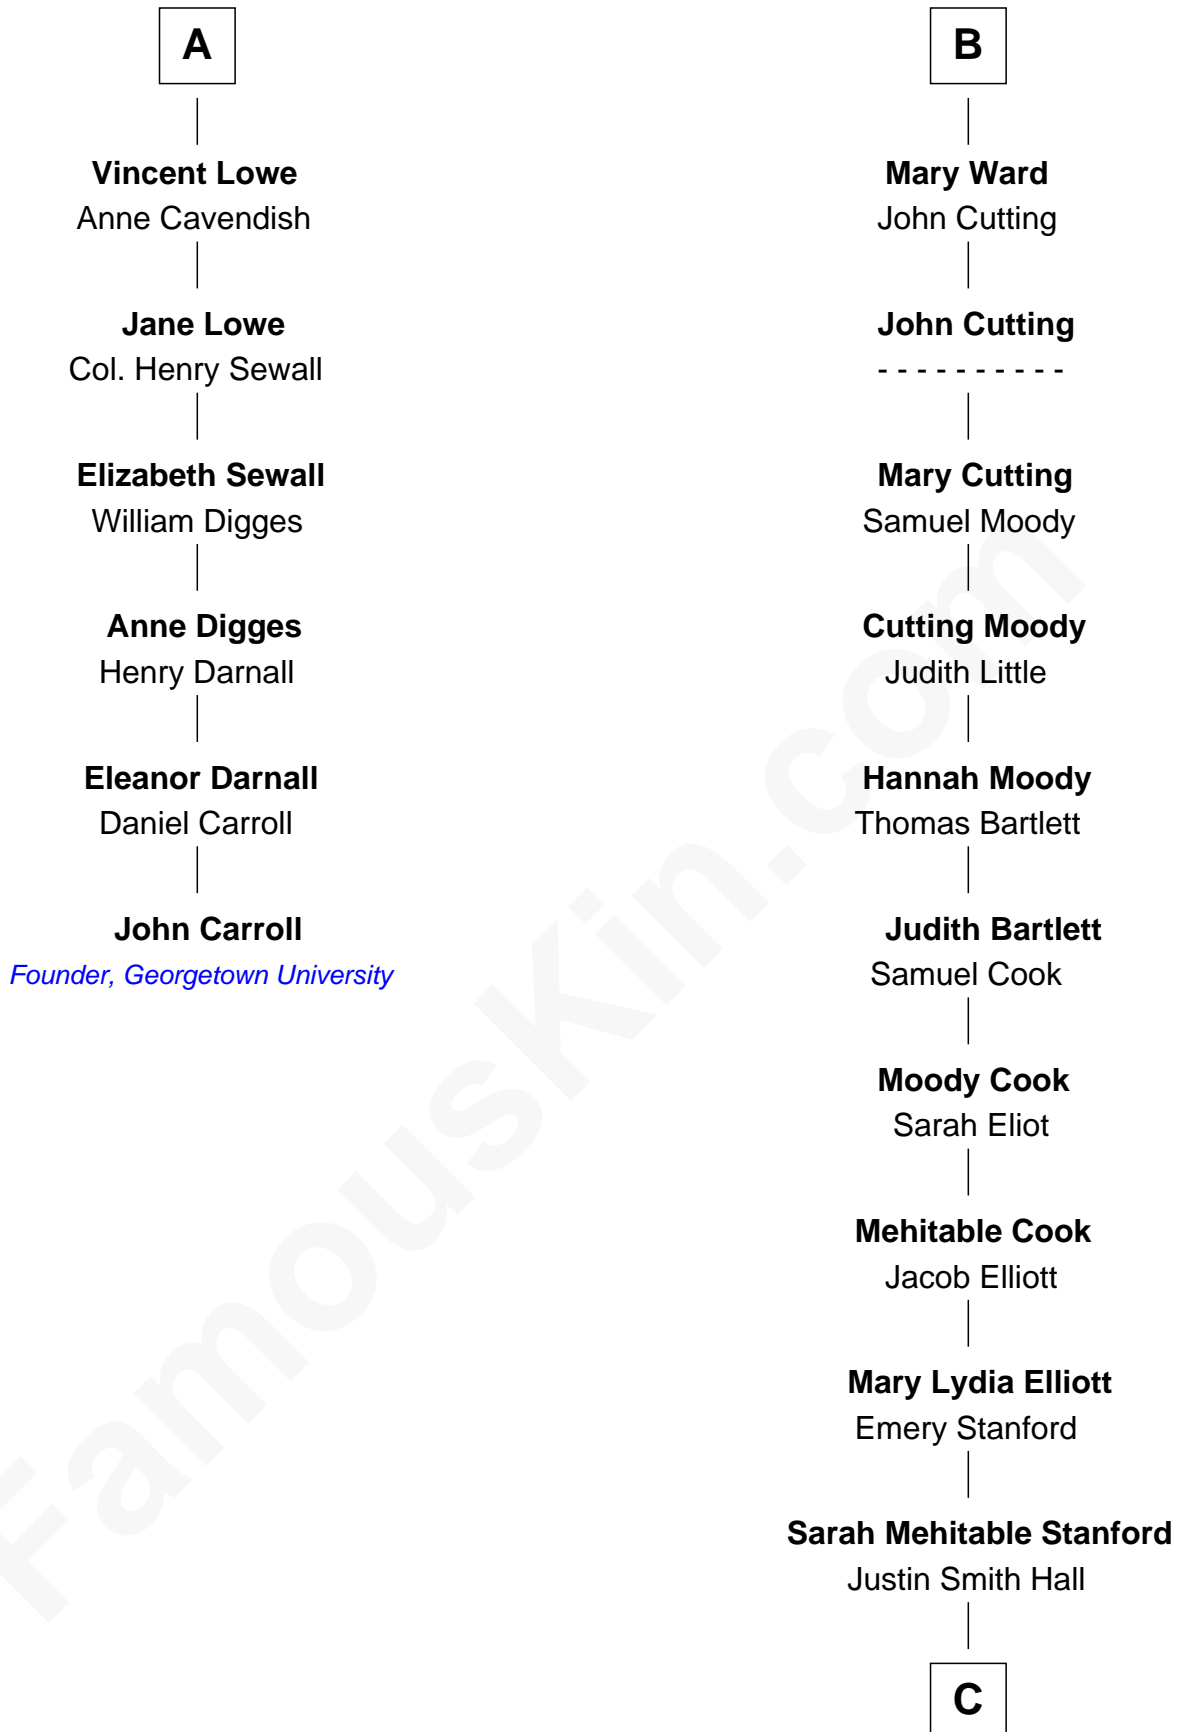

# FamousKin.com Relationship Chart of

**John Carroll**

*Founder of Georgetown University*

12th cousin 7 times removed of

**Raquel Welch**

*Movie Actress*

**C**

**Emery Stanford Hall**

Clara Louise Adams

**Josephine Sarah Hall**

Armando Carlos Tejada

**Raquel Welch**

*aka Raquel Welch*

FamousKin.com