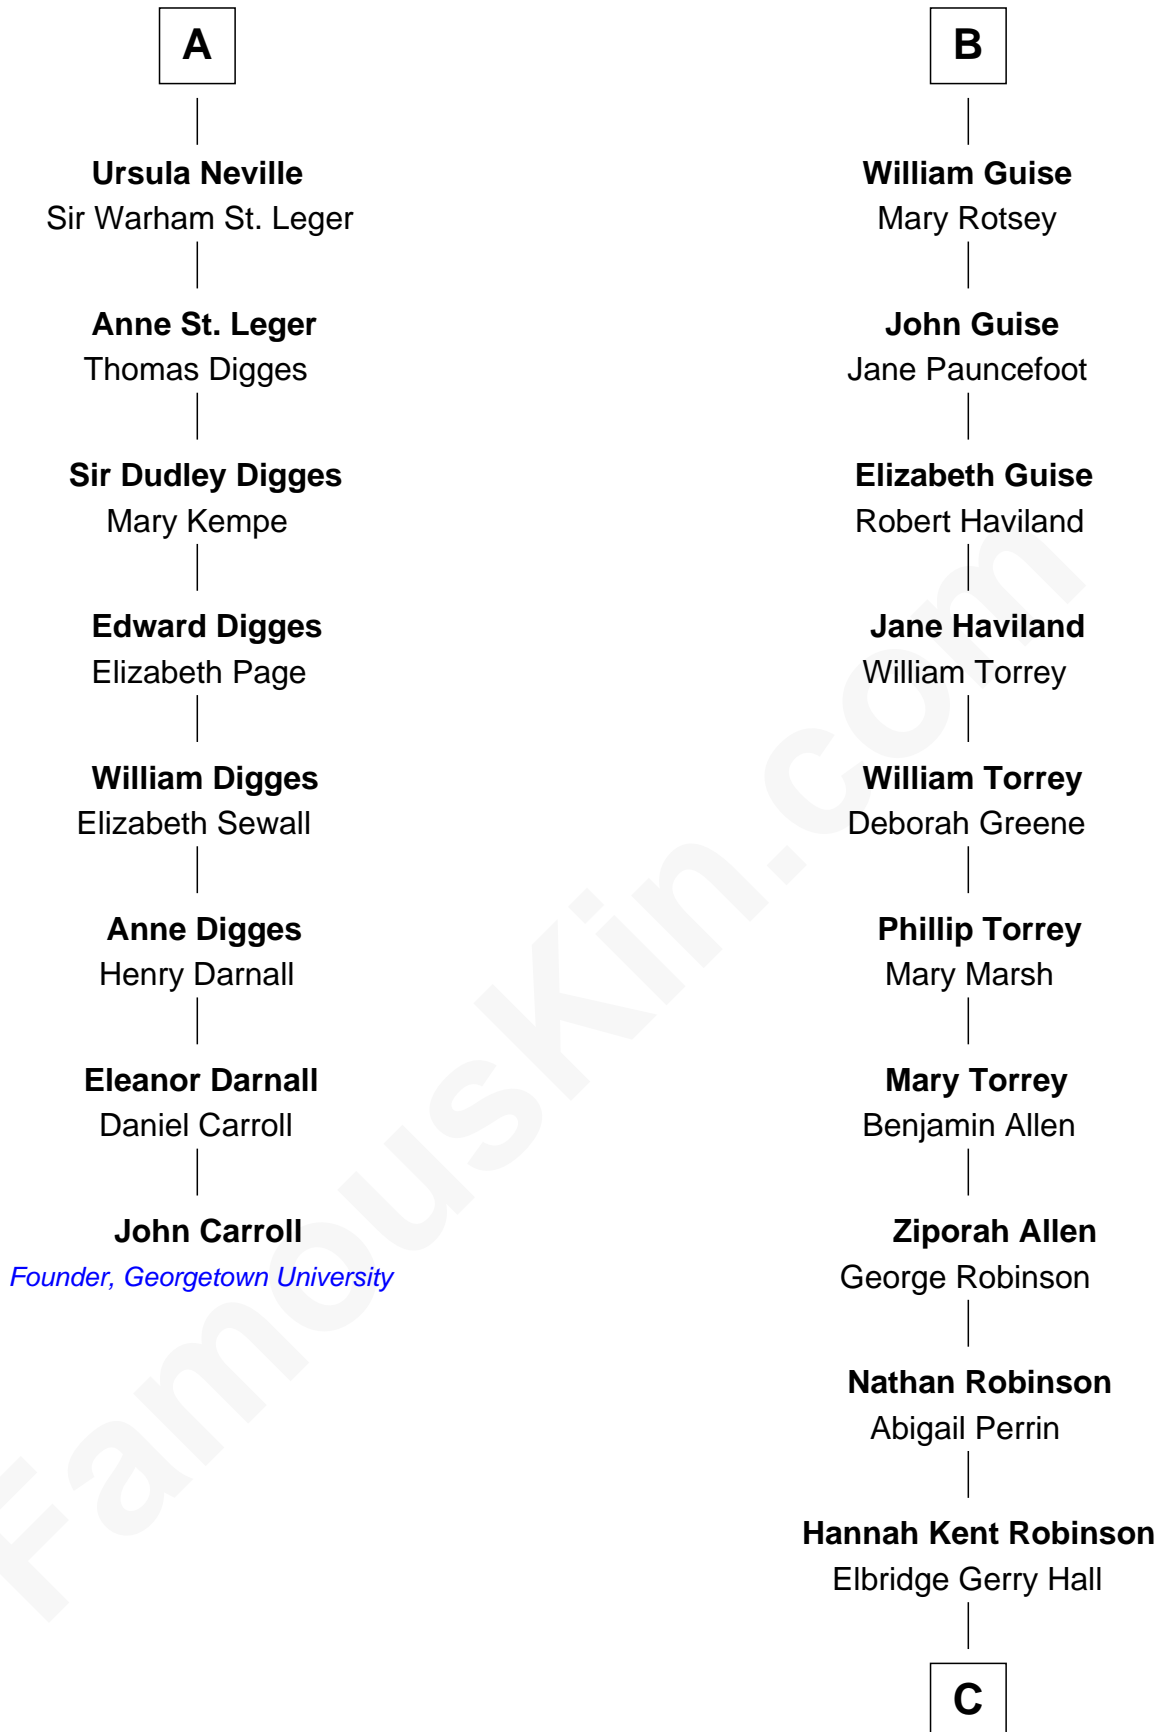

FamousKin.com Relationship Chart of

John Carroll

Founder of Georgetown University

14th cousin 6 times removed of

Raquel Welch

Movie Actress

Sir Maurice de Berkeley

Eve la Zouche

Margaret - - - - -

Thomas Berkeley

Catherine Botetourte

Maurice Berkeley

Johanna Denham

Maurice Berkeley

Ellen Montfort

Sir William Berkeley

Anne Stafford

Anne Berkeley

Sir John Guise

John Guise

Tacy Grey

B

C

Justin Smith Hall
Sarah Mehitable Stanford

Emery Stanford Hall
Clara Louise Adams

Josephine Sarah Hall
Armando Carlos Tejada

Raquel Welch
aka Raquel Welch