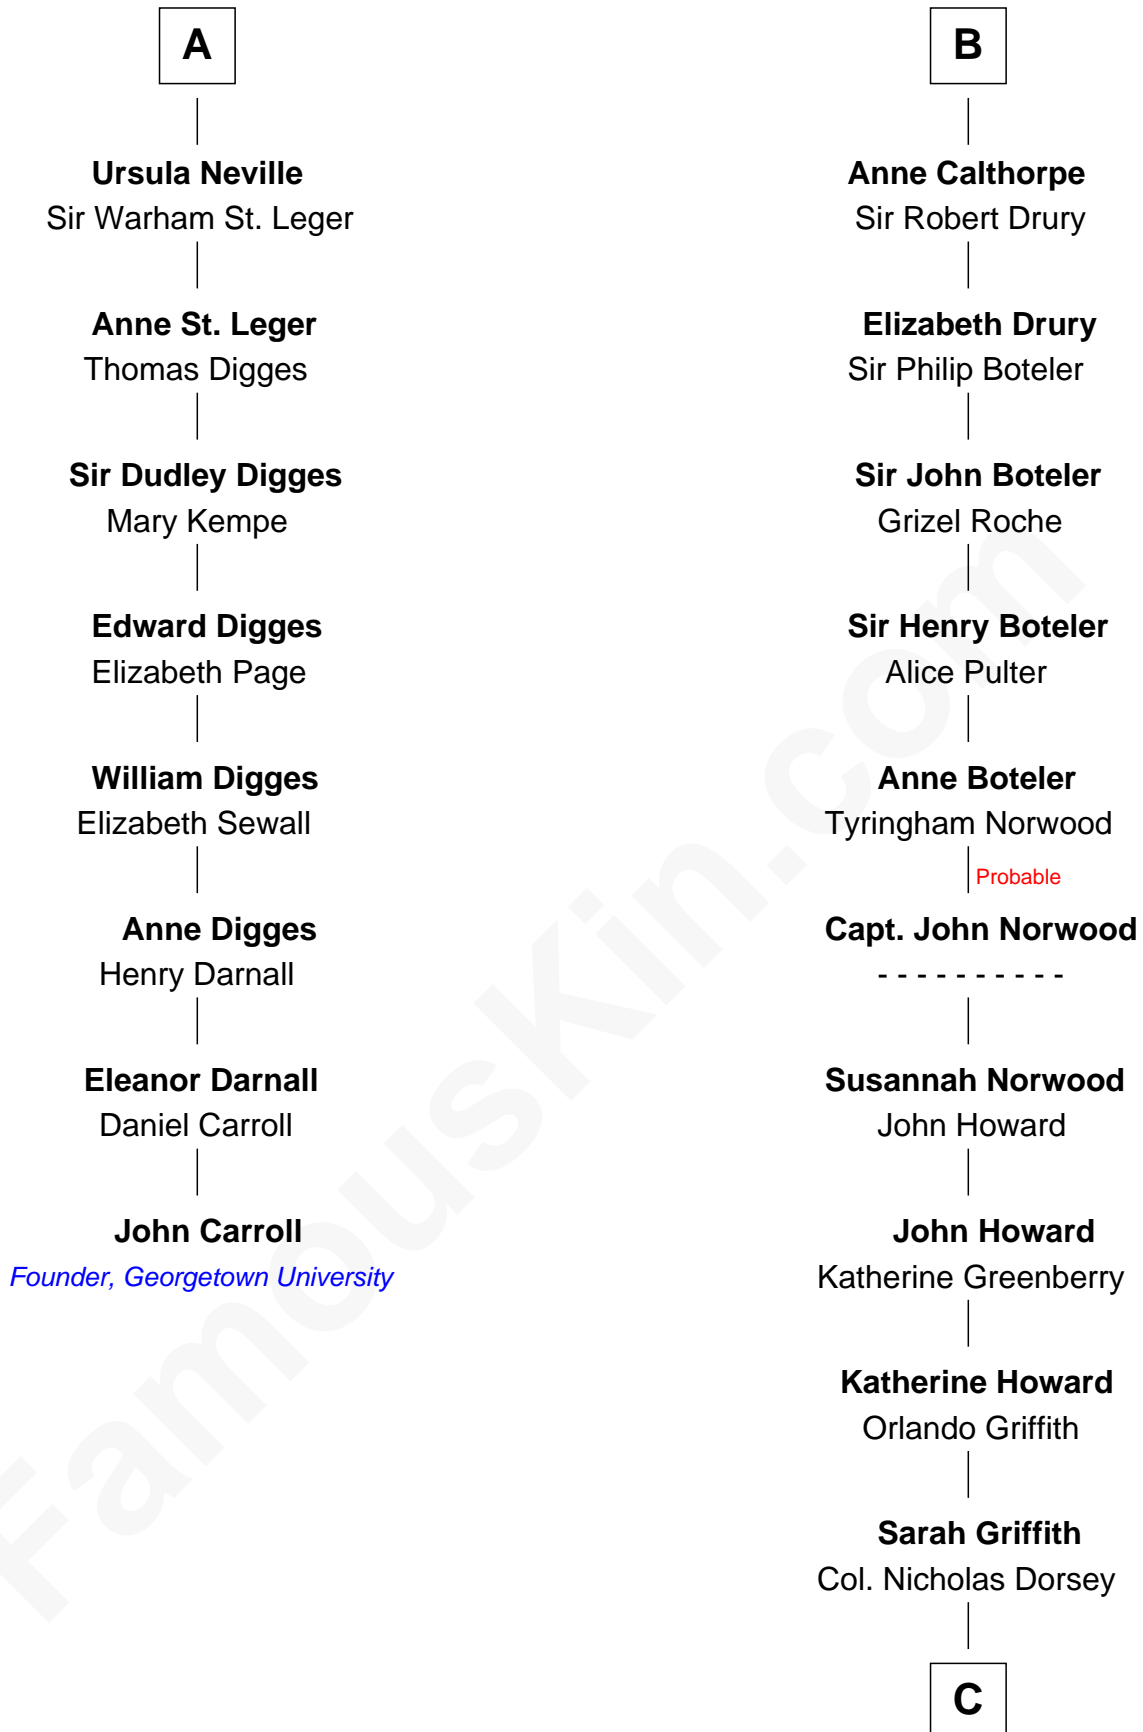

FamousKin.com

Relationship Chart of

John Carroll

Founder of Georgetown University

14th cousin 7 times removed of

Jesse James

Outlaw, Bank Robber, Murderer

C

Rachel Dorsey
Anthony Lindsay

Anthony Lindsay
Ailsey Cole

Sarah Lindsay
James Cole

Zerelda Elizabeth Cole
Robert Sallee James

Jesse James
Outlaw, Bank Robber, Murderer