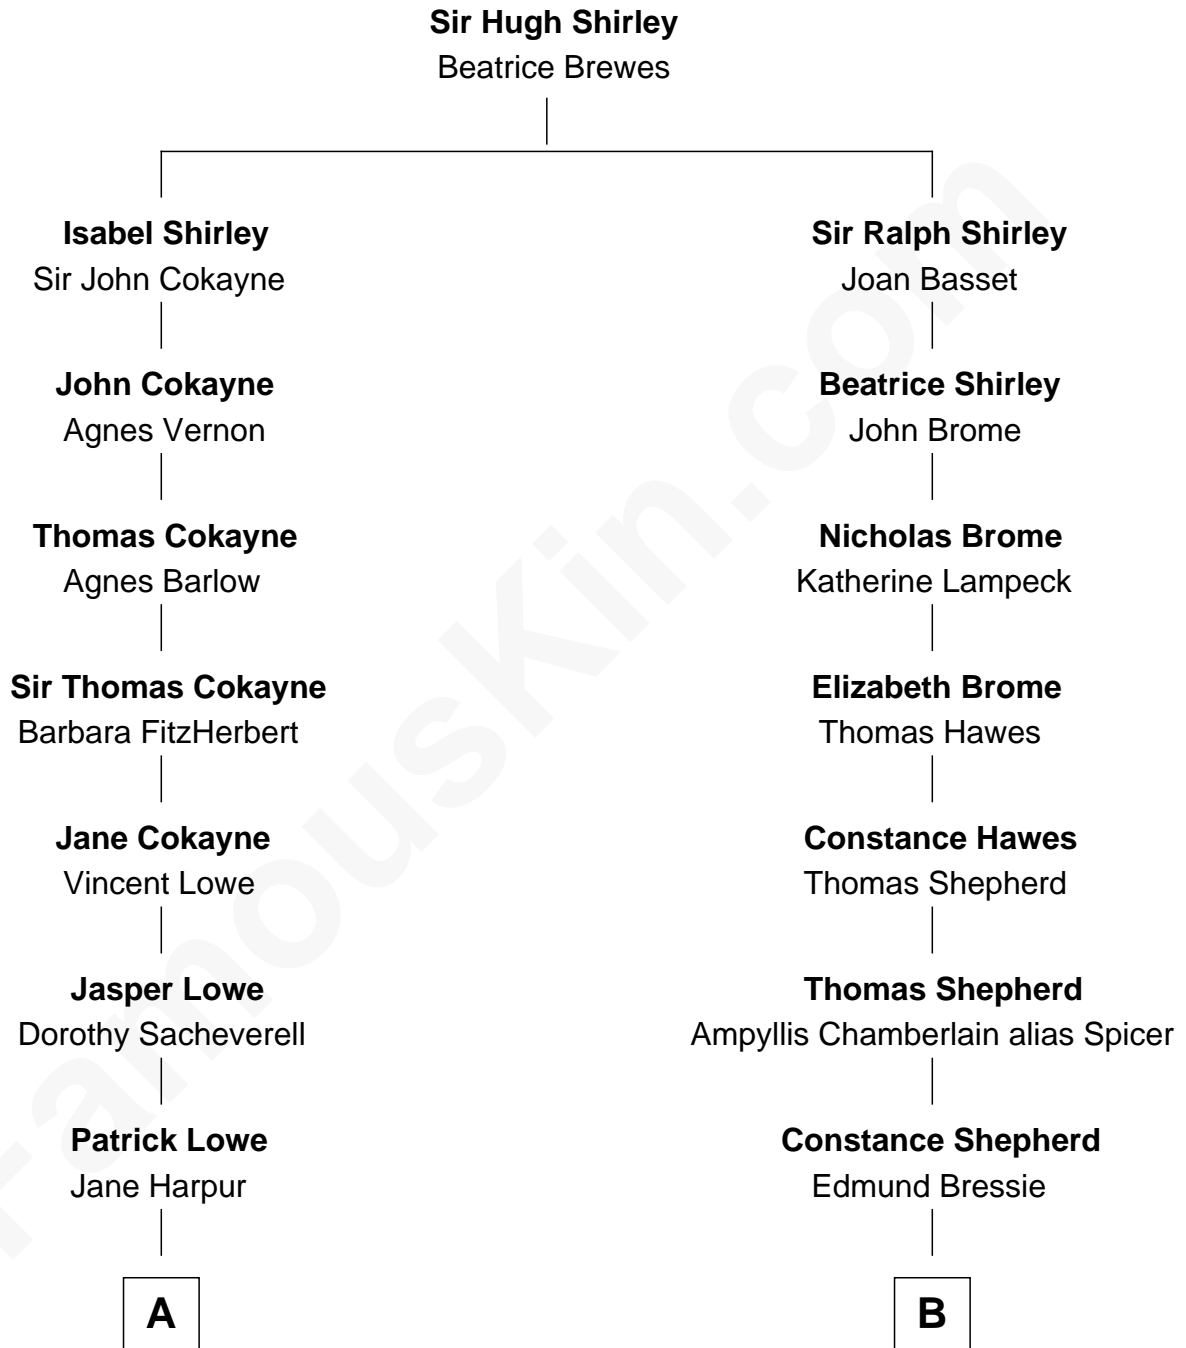

Helen (Herron) Taft

First Lady of President William H. Taft