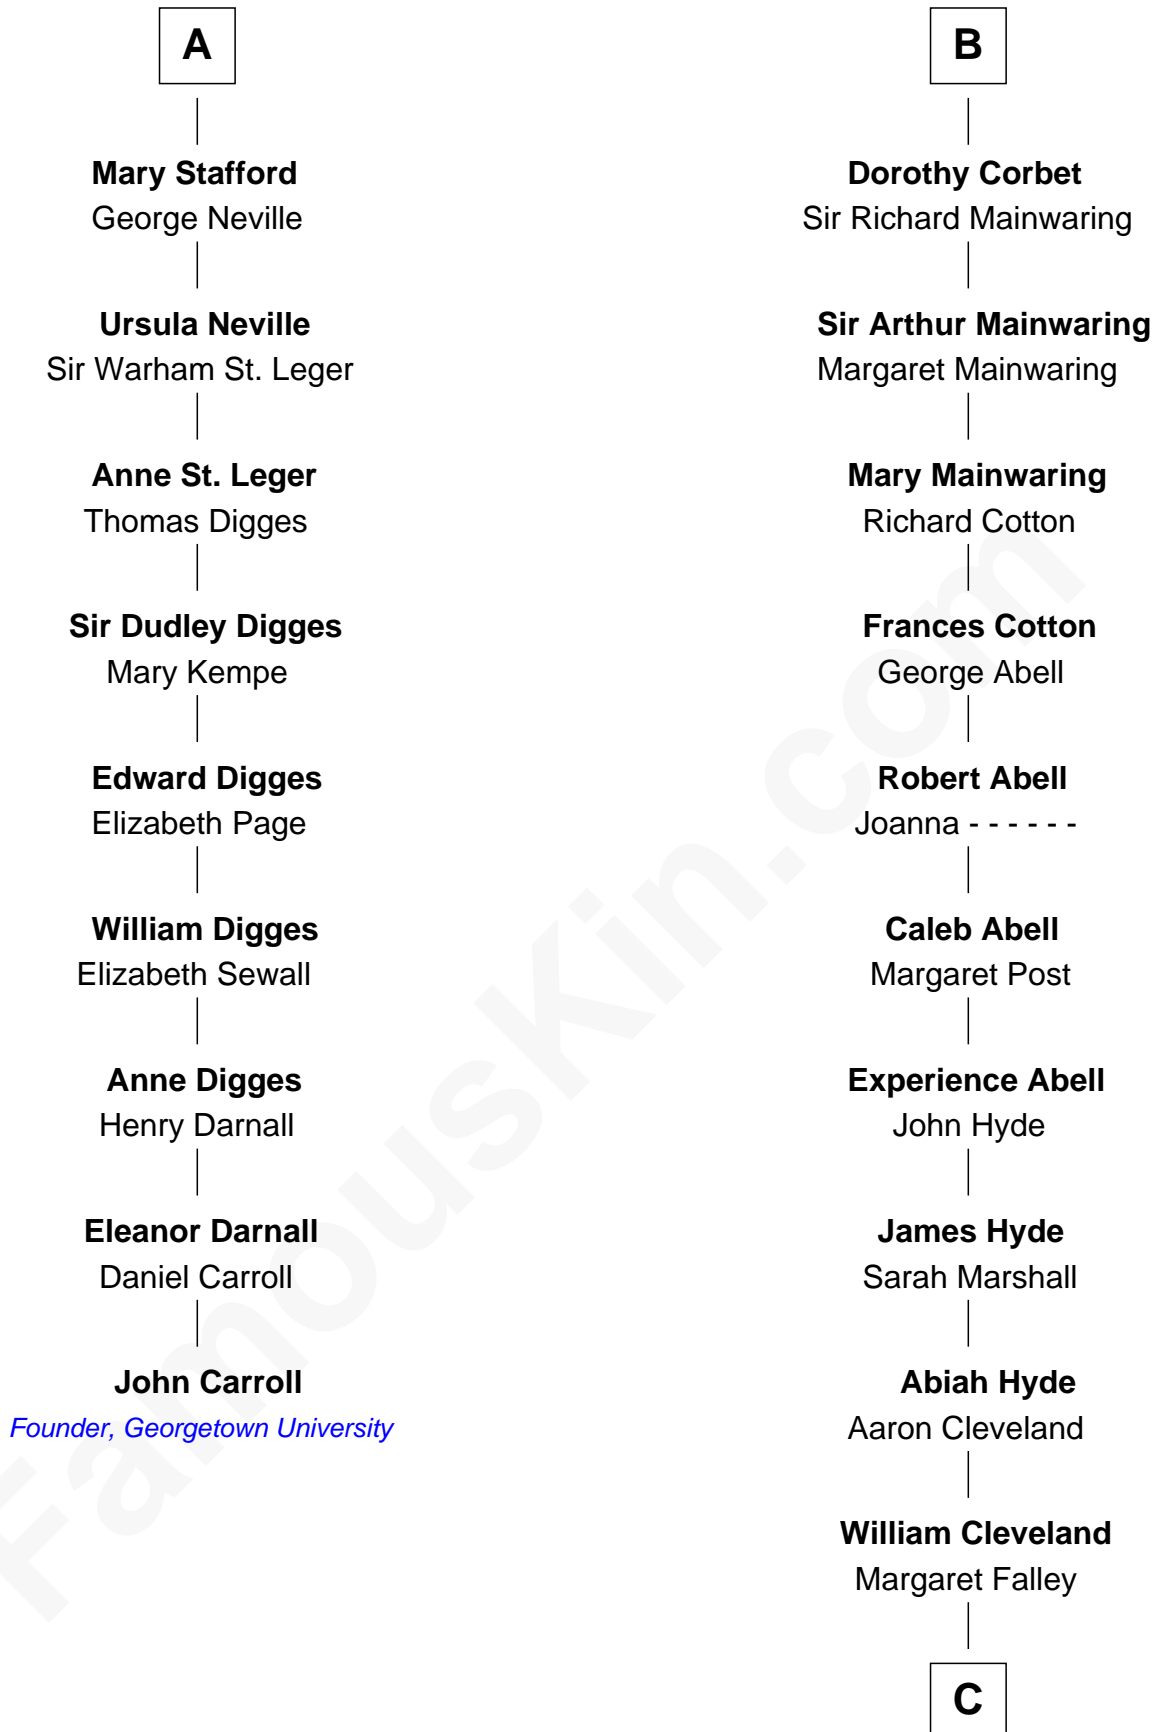

## Relationship Chart of

### John Carroll

Founder of Georgetown University

15th cousin 3 times removed of

### Grover Cleveland

22nd and 24th U.S. President

**C**

Rev. Richard Falley Cleveland

Ann Neal

**Grover Cleveland**

*22nd and 24th U.S. President*

FamousKin.com