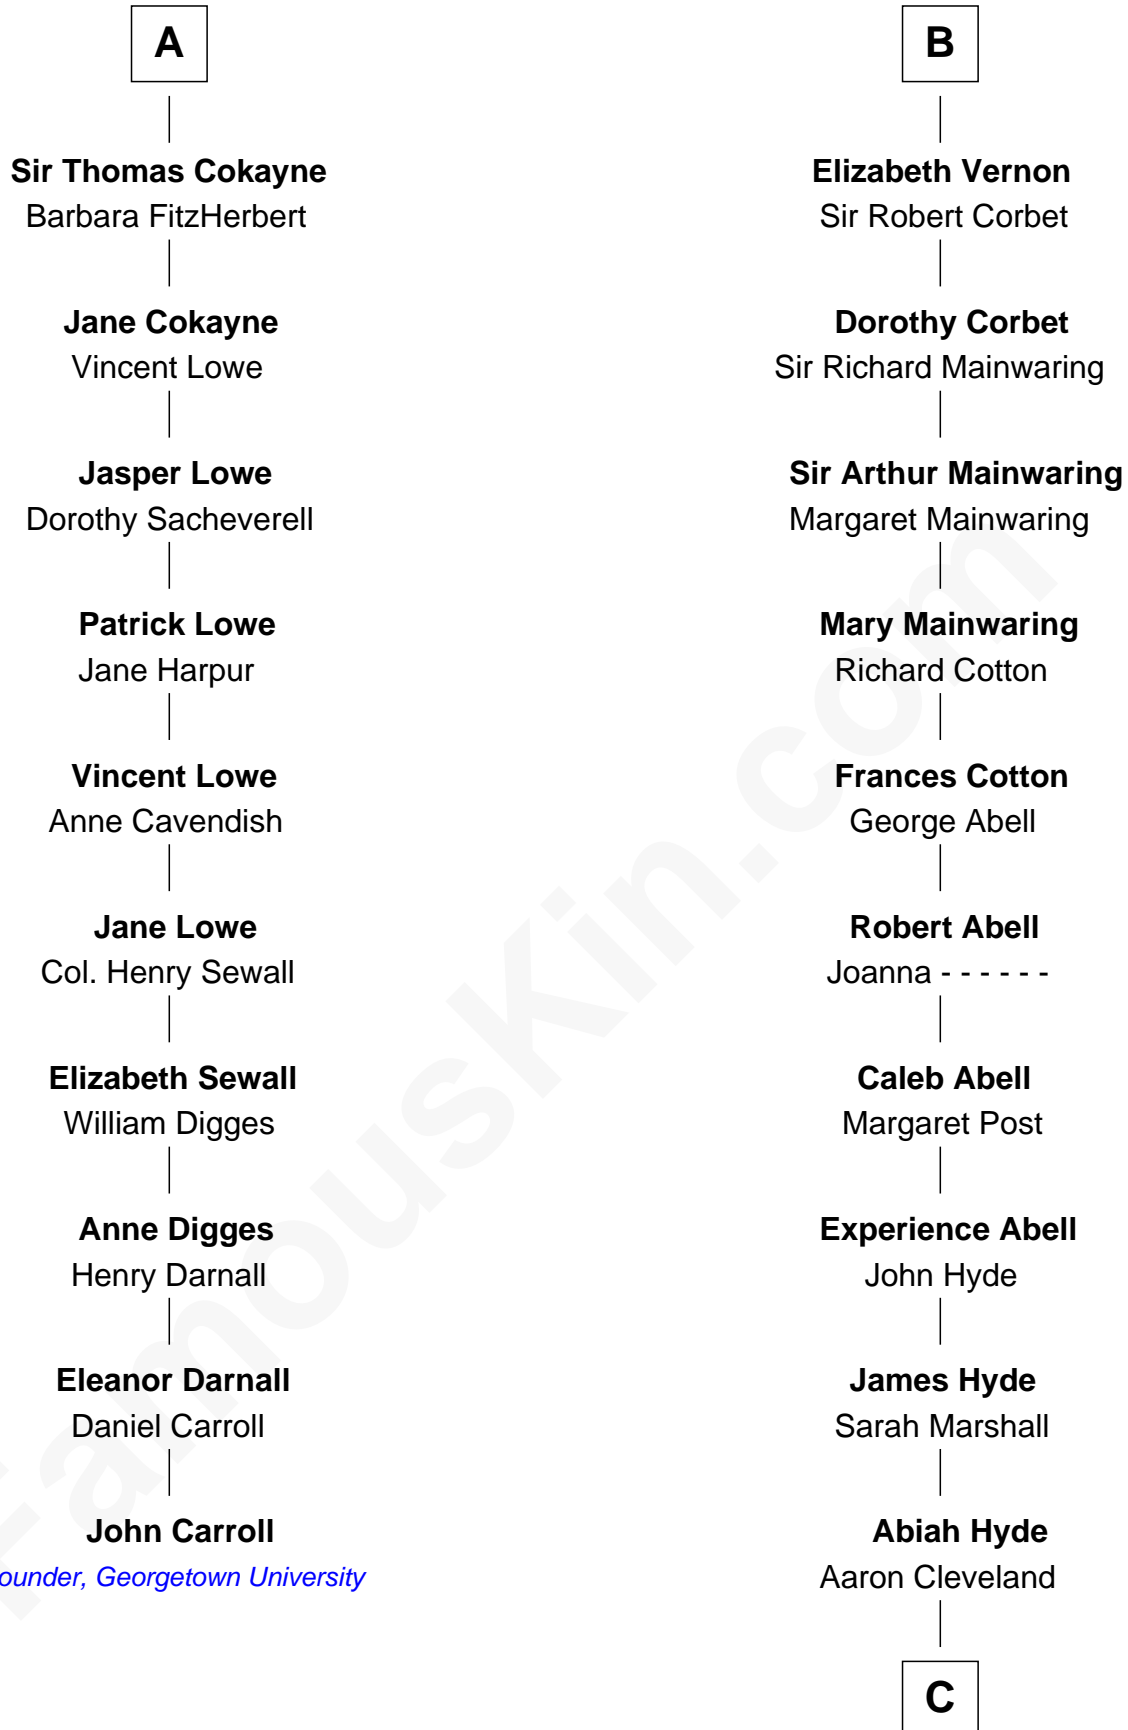

FamousKin.com

Relationship Chart of

John Carroll

Founder of Georgetown University

16th cousin 3 times removed of

Grover Cleveland

22nd and 24th U.S. President

Sir Robert de Ros

Isabel de Aubeney

C

William Cleveland

Margaret Falley

Rev. Richard Falley Cleveland

Ann Neal

Grover Cleveland

22nd and 24th U.S. President