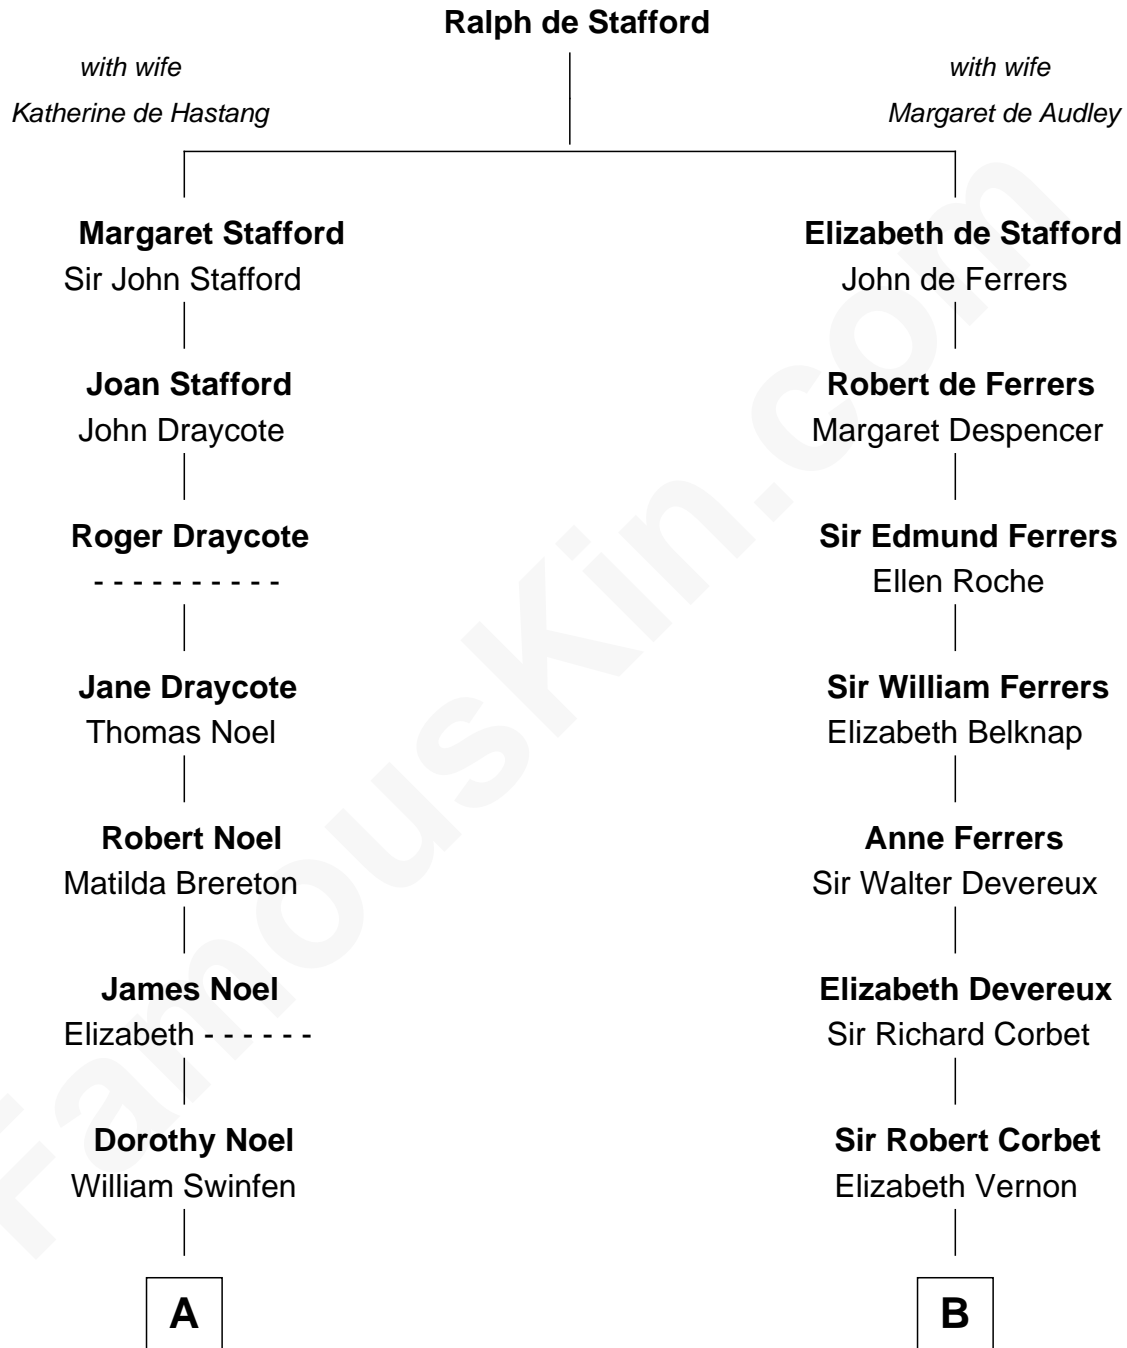

FamousKin.com

Relationship Chart of

John Carroll

Founder of Georgetown University

14th cousin 4 times removed of

Grover Cleveland

22nd and 24th U.S. President

C

Rev. Richard Falley Cleveland

Ann Neal

Grover Cleveland

22nd and 24th U.S. President

FamousKin.com