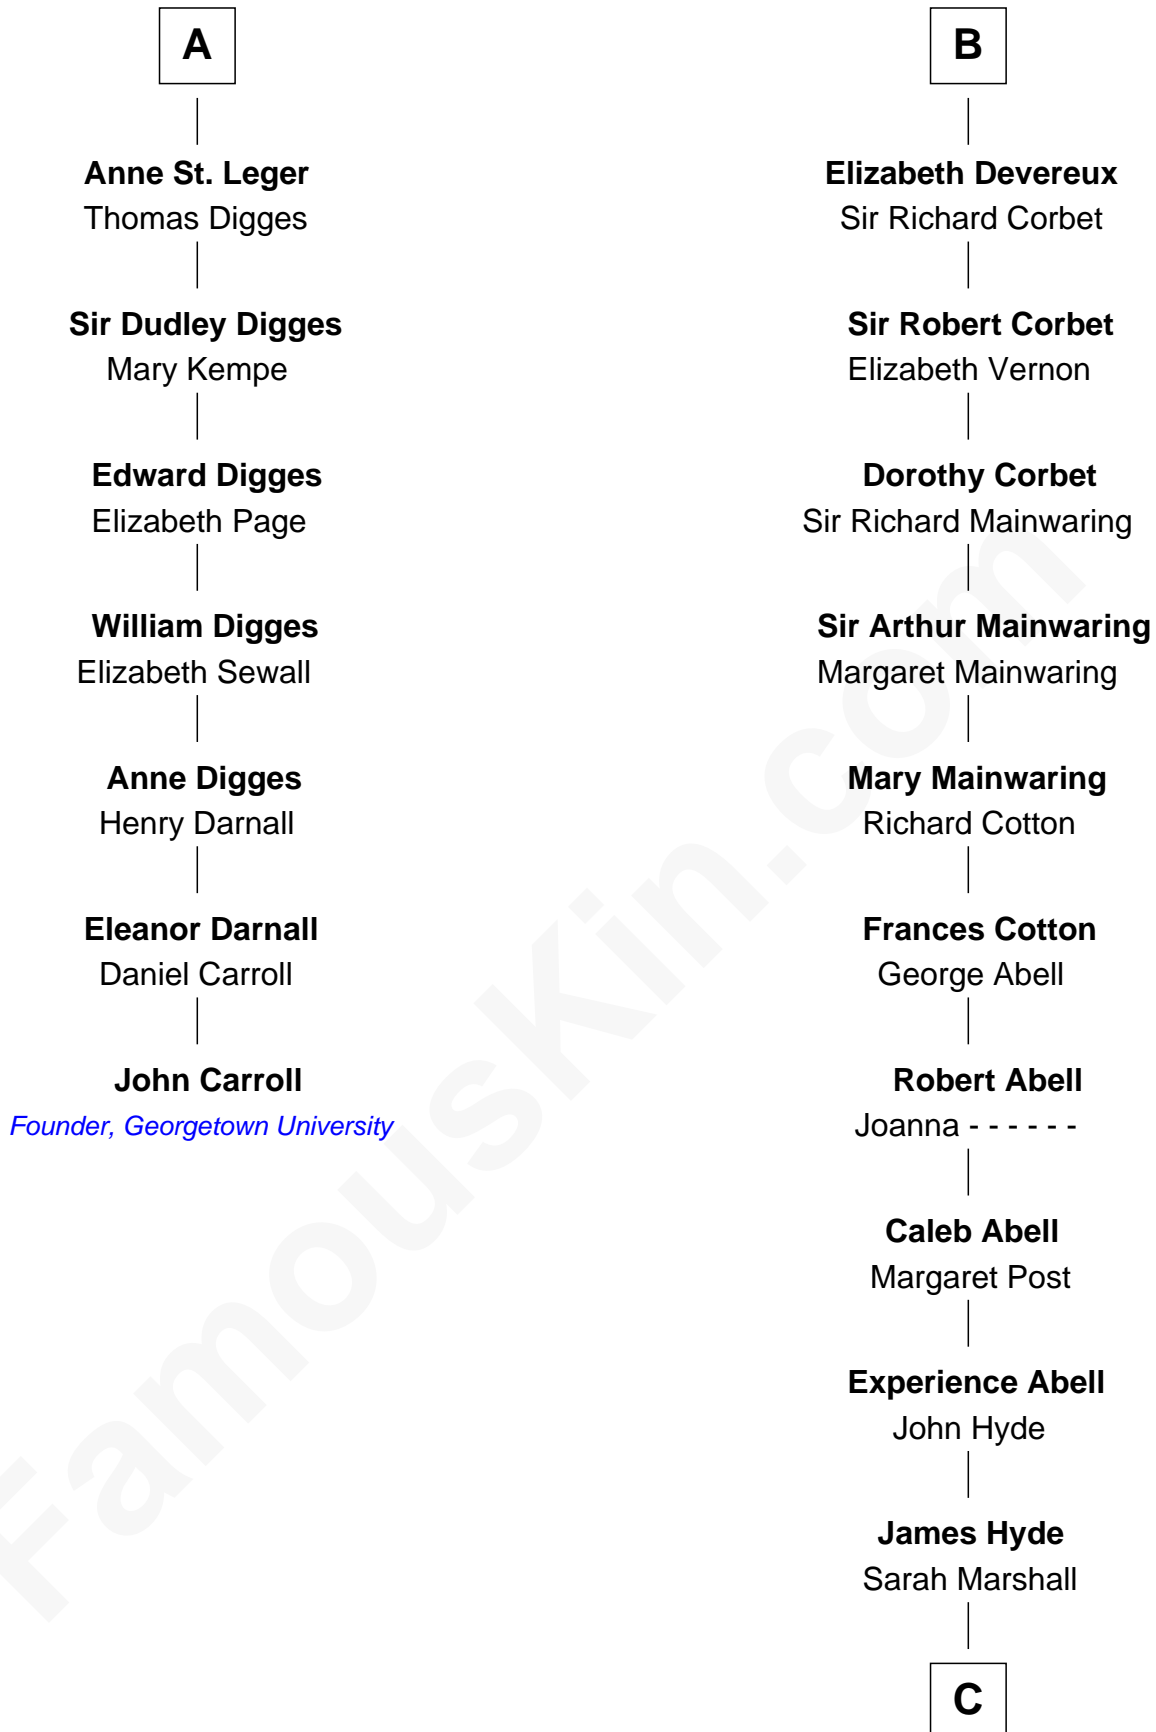

FamousKin.com

Relationship Chart of

John Carroll

Founder of Georgetown University

13th cousin 7 times removed of

Grover Cleveland

22nd and 24th U.S. President

Sir Hugh I de Audley

Iseult de Mortimer

C

Abiah Hyde

Aaron Cleveland

William Cleveland

Margaret Falley

Rev. Richard Falley Cleveland

Ann Neal

Grover Cleveland

22nd and 24th U.S. President