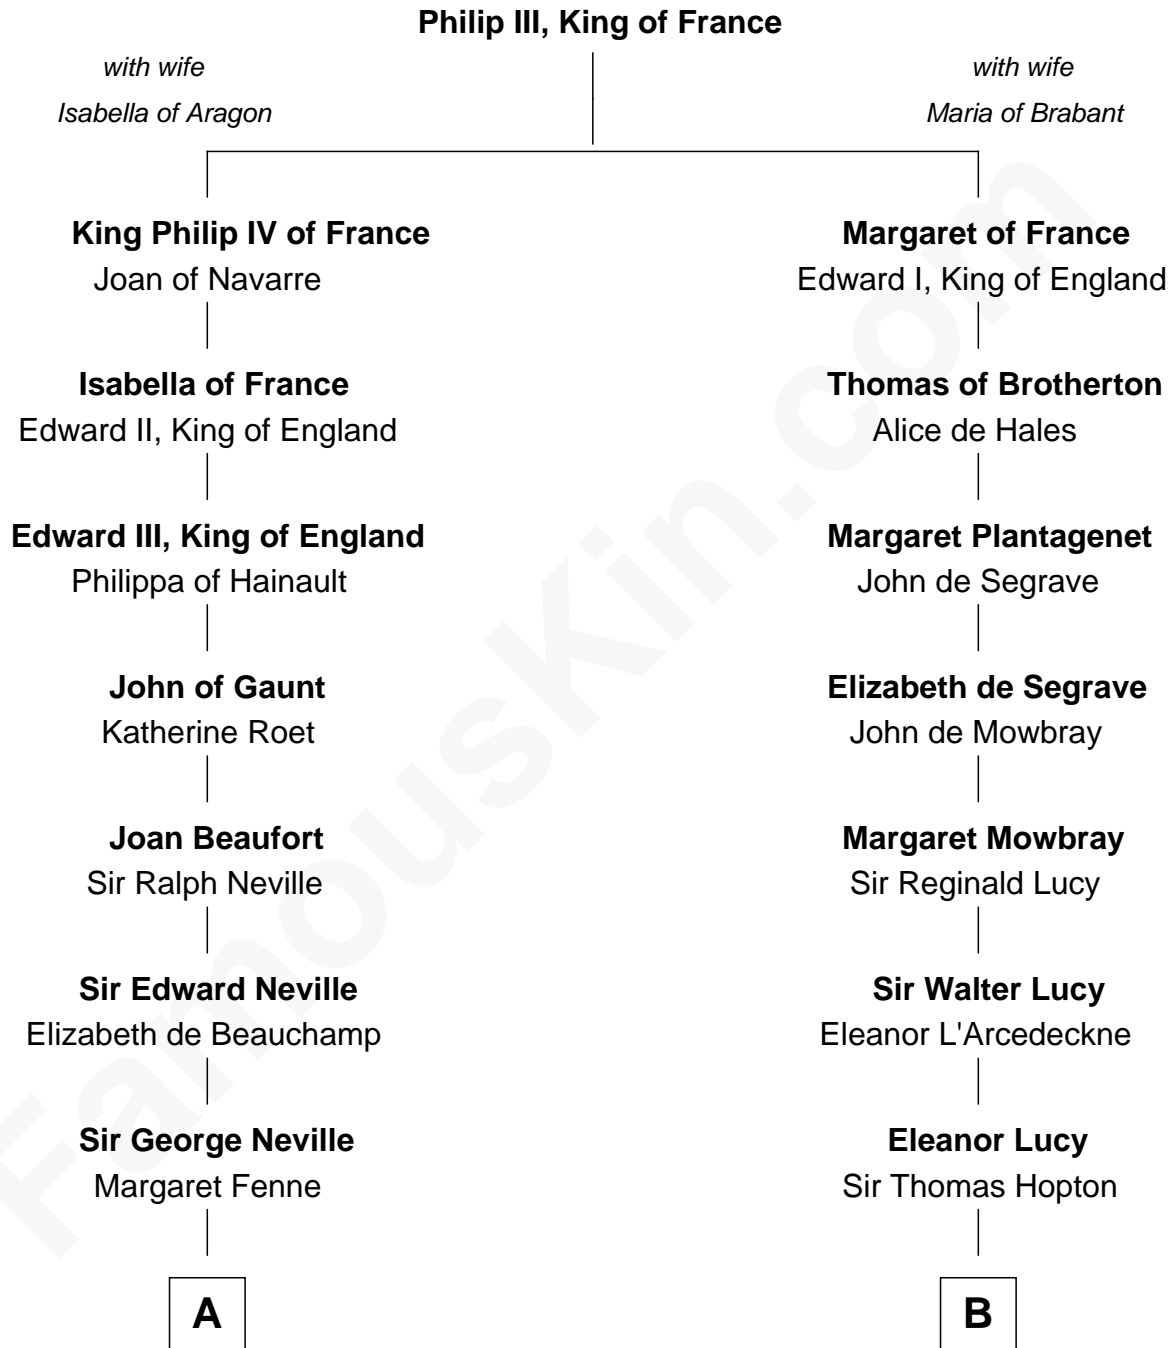

**FamousKin.com**  
**Relationship Chart of**  
**John Carroll**

*Founder of Georgetown University*

**15th cousin 6 times removed of**

**Grover Cleveland**

*22nd and 24th U.S. President*

**C**

**James Hyde**  
Sarah Marshall

**Abiah Hyde**  
Aaron Cleveland

**William Cleveland**  
Margaret Falley

**Rev. Richard Falley Cleveland**  
Ann Neal

**Grover Cleveland**  
*22nd and 24th U.S. President*