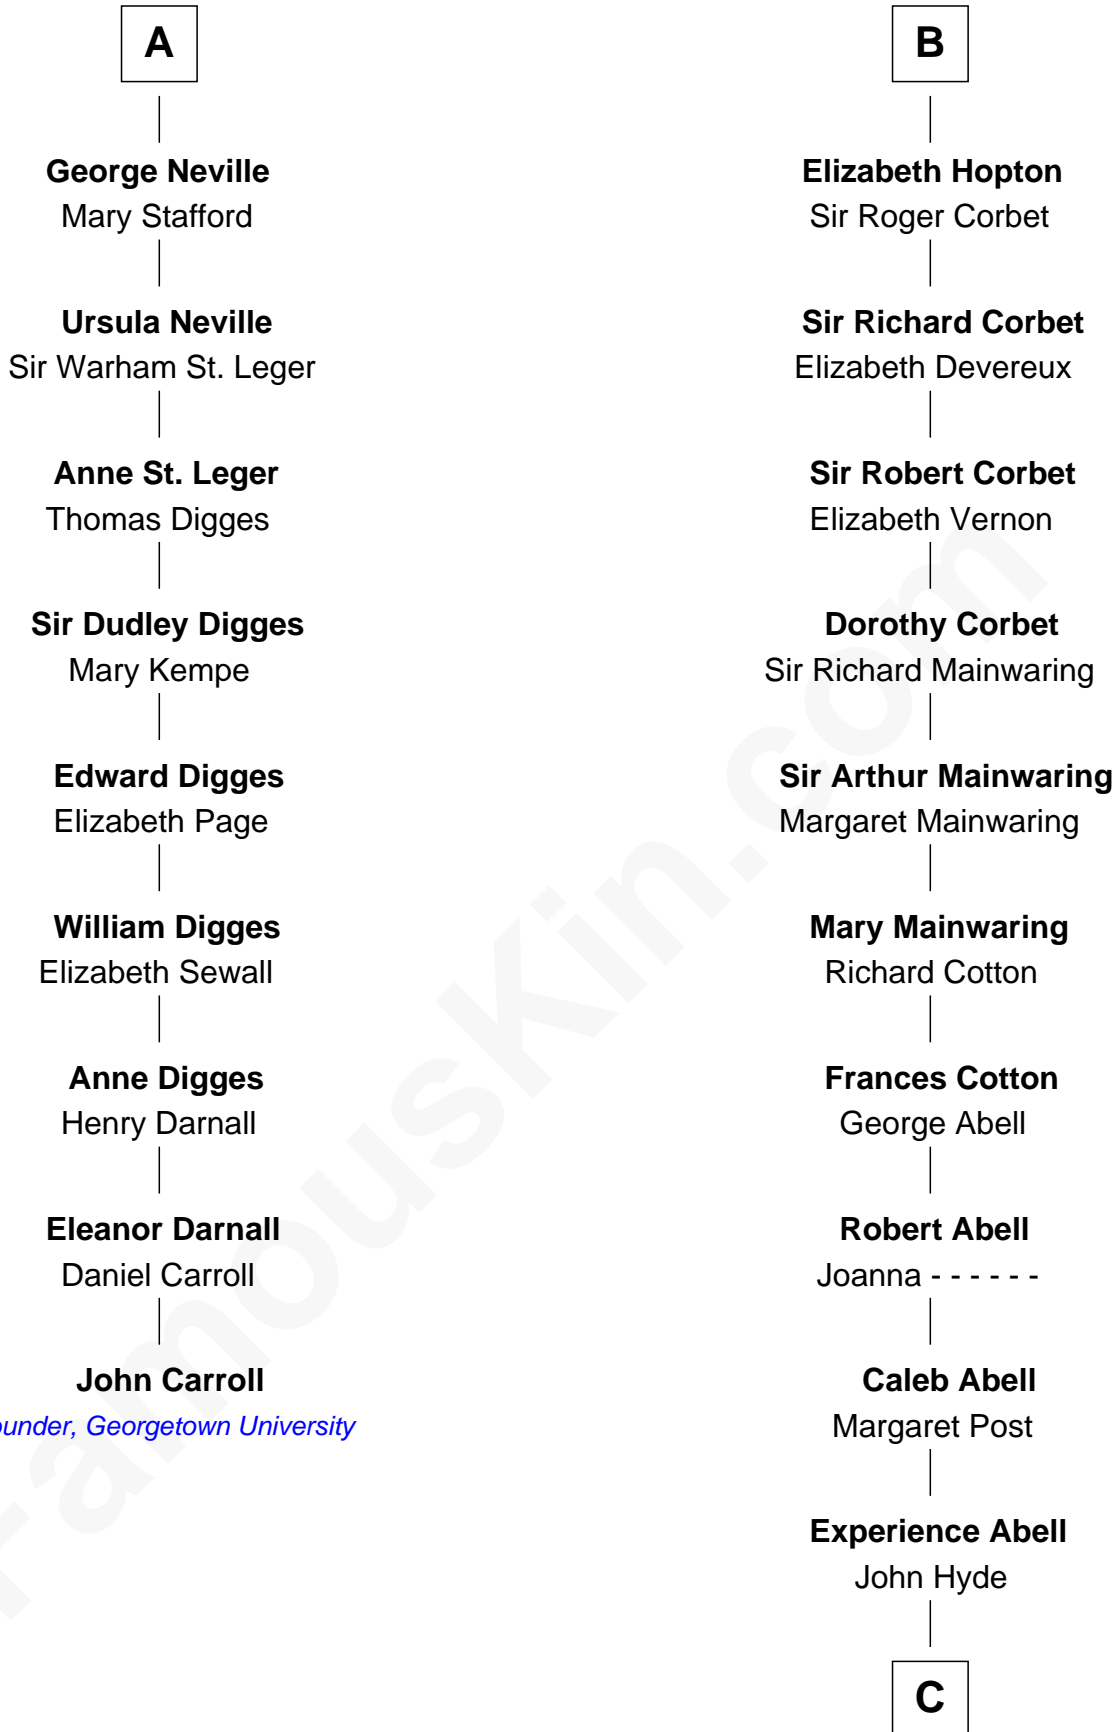

**FamousKin.com**  
**Relationship Chart of**  
**John Carroll**

*Founder of Georgetown University*

**15th cousin 6 times removed of**

**Grover Cleveland**

*22nd and 24th U.S. President*

**C**

**James Hyde**  
Sarah Marshall

**Abiah Hyde**  
Aaron Cleveland

**William Cleveland**  
Margaret Falley

**Rev. Richard Falley Cleveland**  
Ann Neal

**Grover Cleveland**  
*22nd and 24th U.S. President*