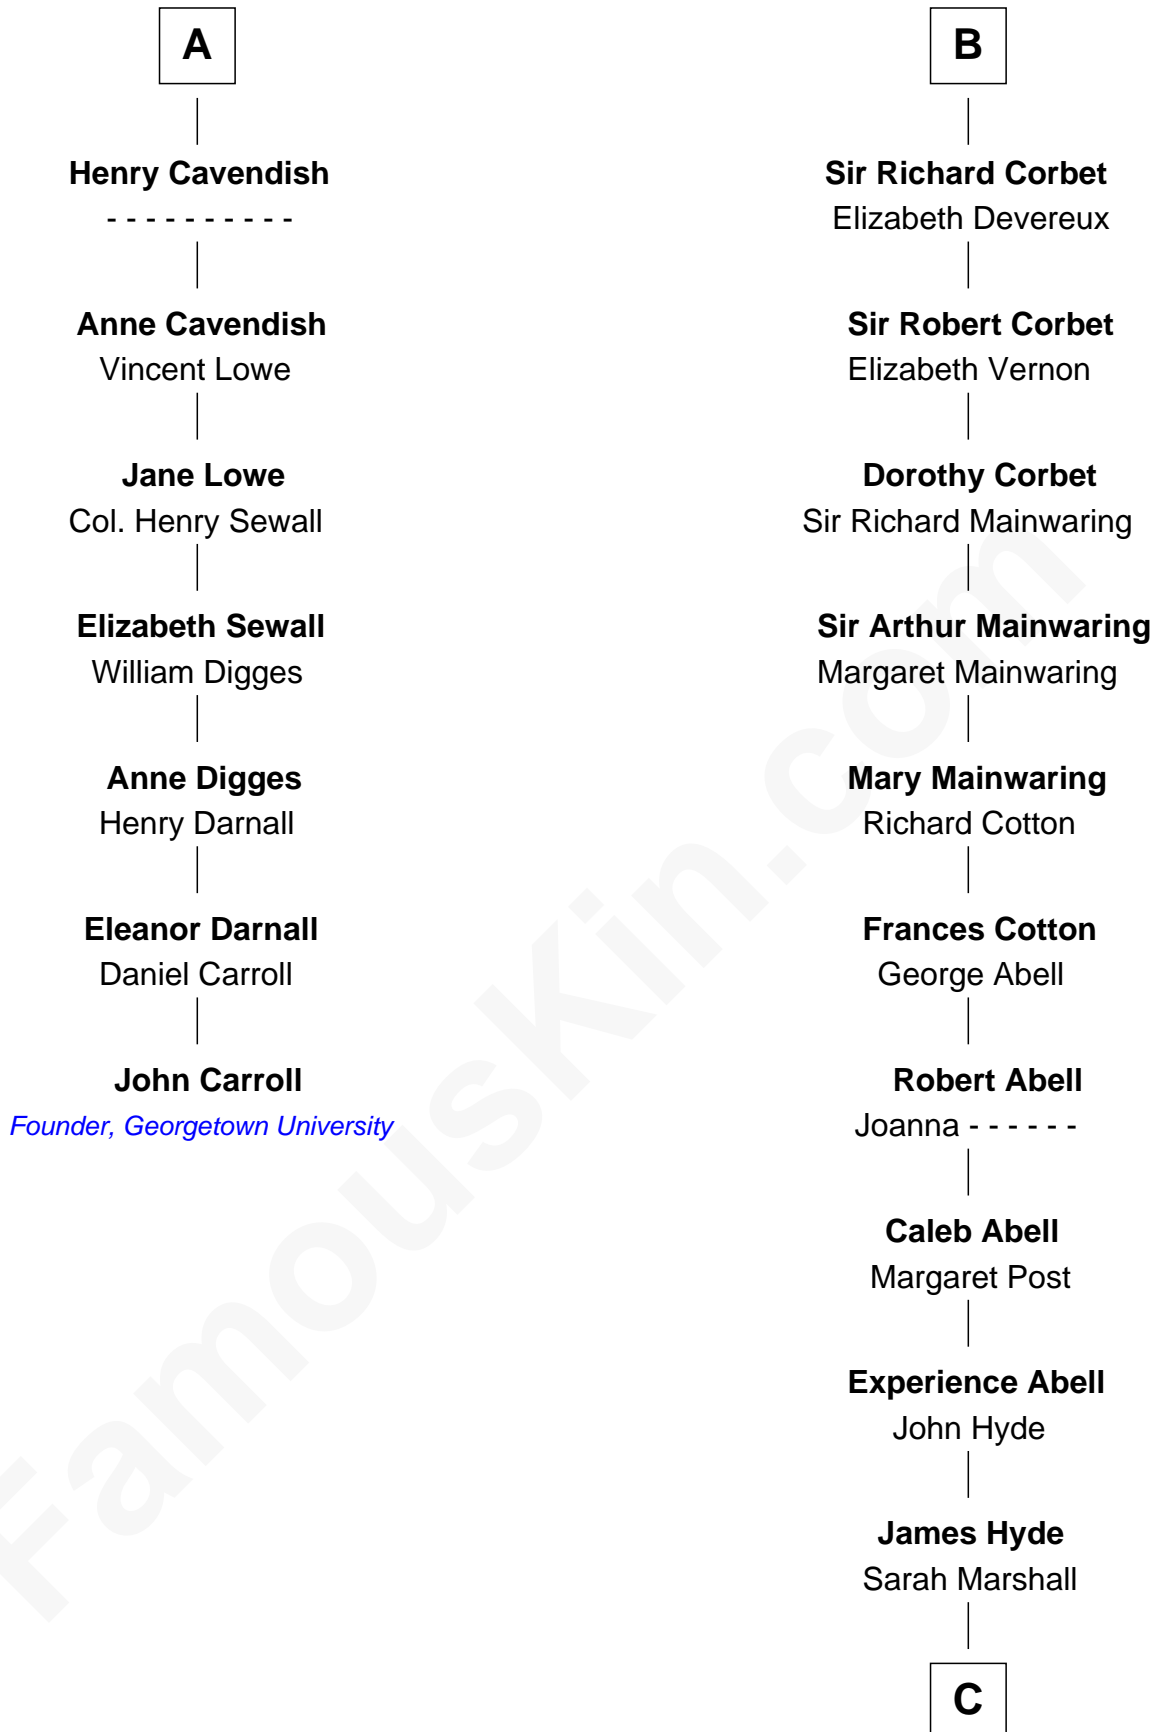

FamousKin.com

Relationship Chart of

John Carroll

Founder of Georgetown University

13th cousin 7 times removed of

Grover Cleveland

22nd and 24th U.S. President

C

Abiah Hyde

Aaron Cleveland

William Cleveland

Margaret Falley

Rev. Richard Falley Cleveland

Ann Neal

Grover Cleveland

22nd and 24th U.S. President

FamousKin.com