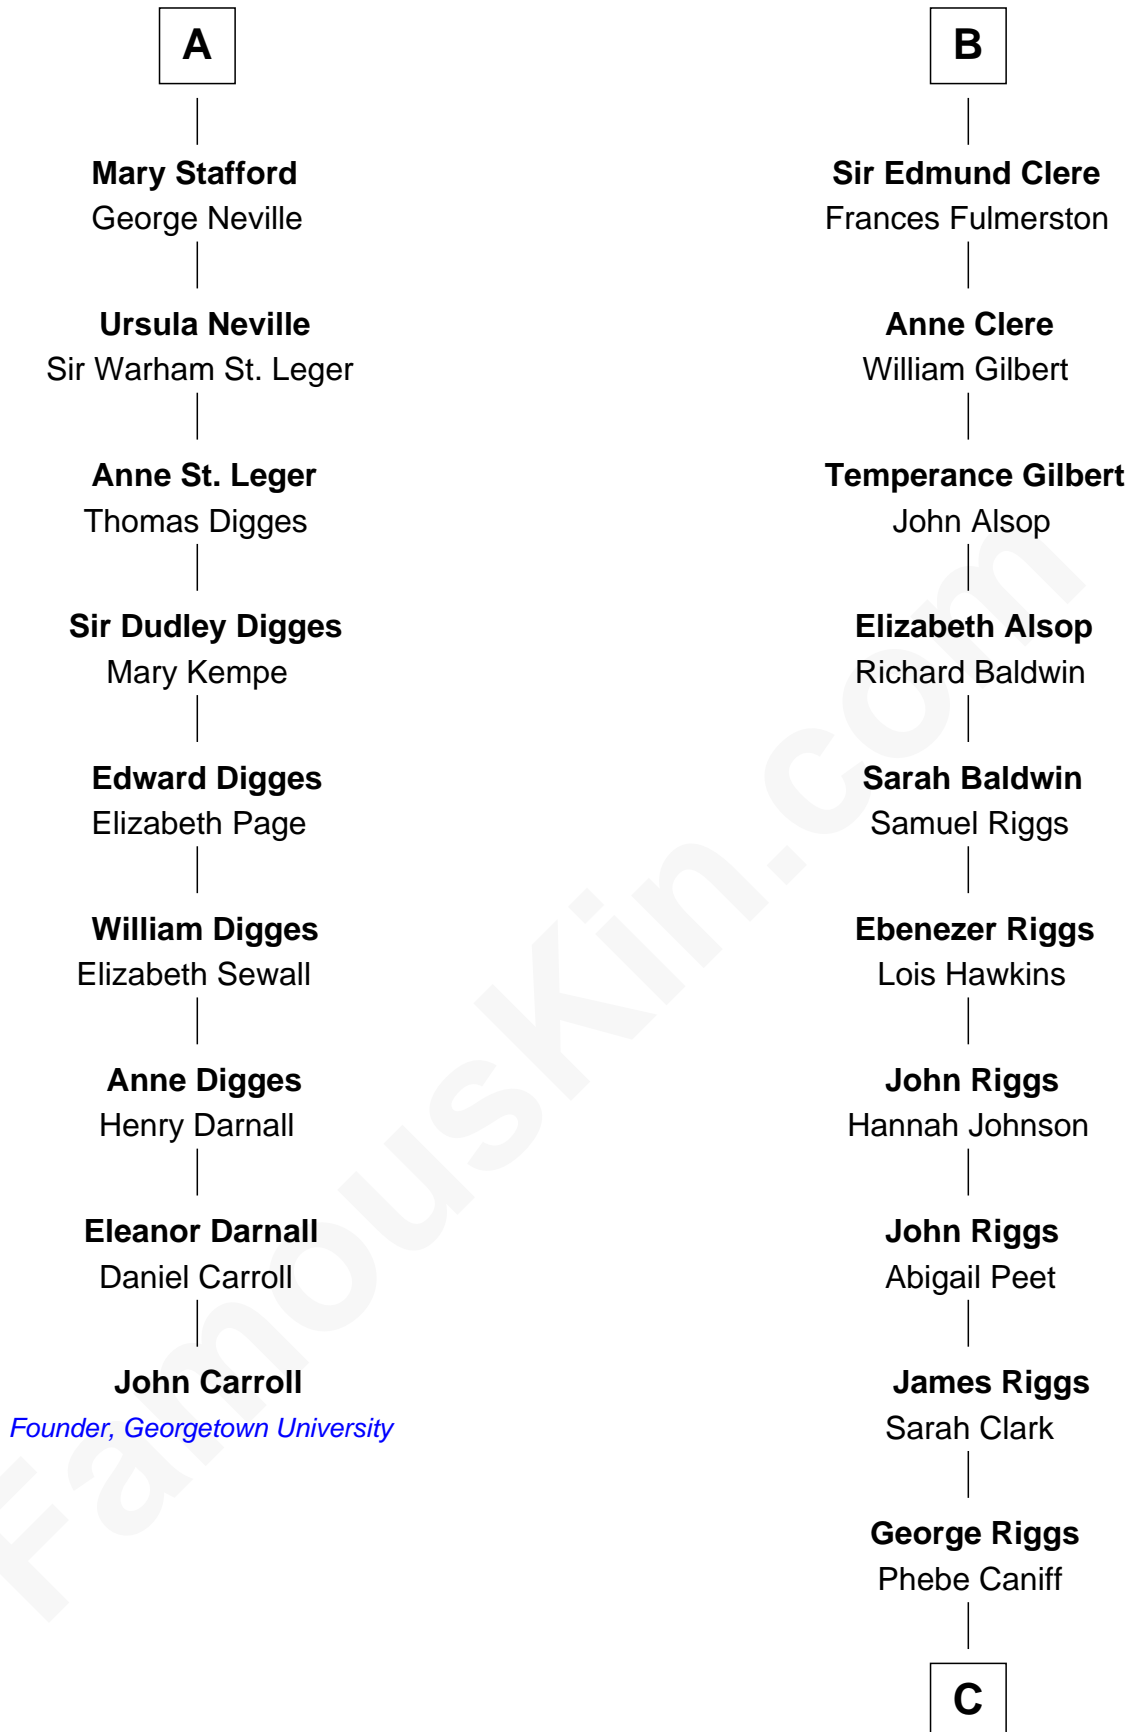

FamousKin.com

Relationship Chart of

John Carroll

Founder of Georgetown University

15th cousin 5 times removed of

Mamie (Doud) Eisenhower

First Lady of President Dwight Eisenhower

C

—
Maria Riggs

Eli Doud
—

—
Royal Houghton Doud

Mary Cornelia Sheldon
—

—
John Sheldon Doud

Elivera Mathilda Carlson
—

—
Mamie (Doud) Eisenhower

First Lady of Dwight Eisenhower