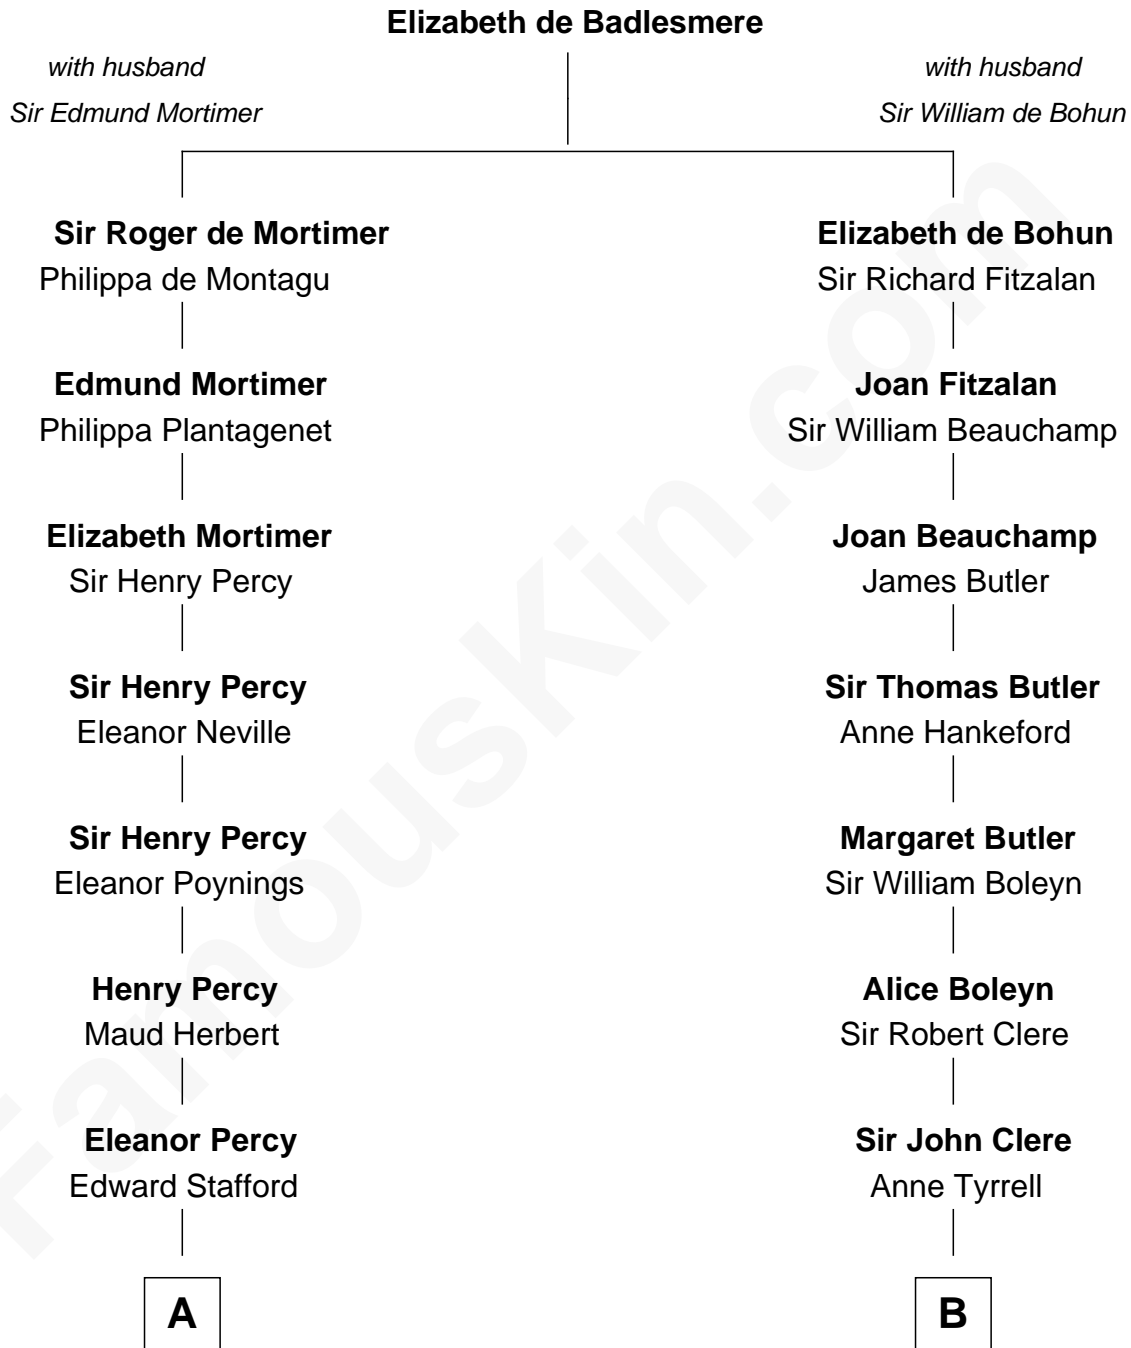

FamousKin.com

Relationship Chart of

John Carroll

Founder of Georgetown University

15th cousin 5 times removed of

Mamie (Doud) Eisenhower

First Lady of President Dwight Eisenhower

C

—
Maria Riggs

Eli Doud
—

—
Royal Houghton Doud

Mary Cornelia Sheldon
—

—
John Sheldon Doud

Elivera Mathilda Carlson
—

—
Mamie (Doud) Eisenhower

First Lady of Dwight Eisenhower