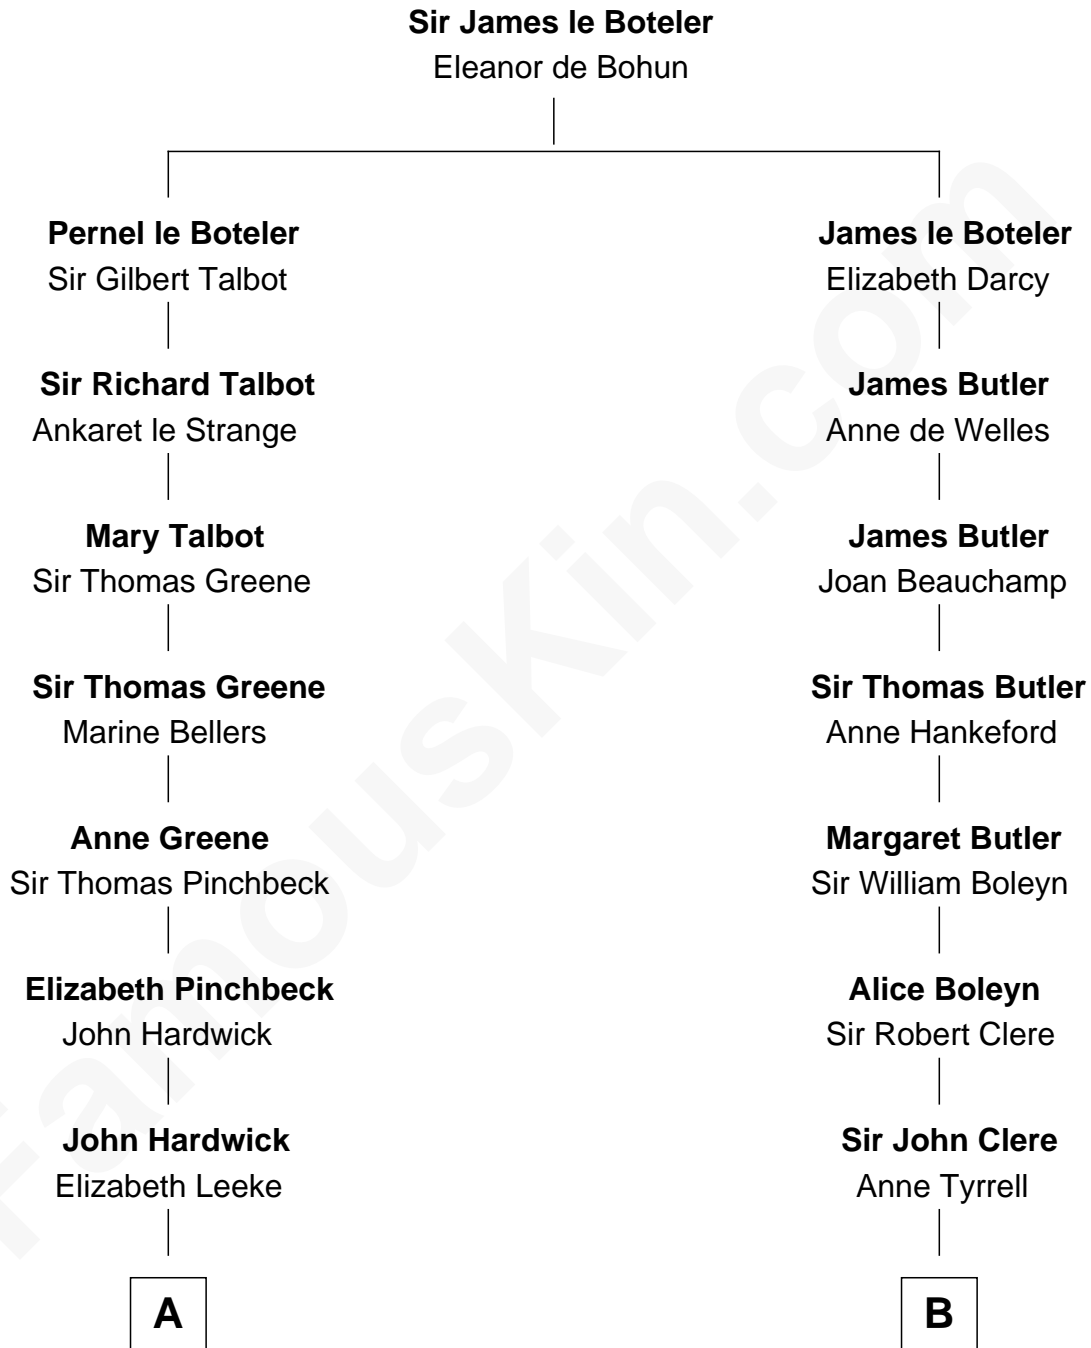

FamousKin.com

Relationship Chart of

John Carroll

Founder of Georgetown University

14th cousin 6 times removed of

Mamie (Doud) Eisenhower

First Lady of President Dwight Eisenhower

C

—
Maria Riggs

Eli Doud
—

—
Royal Houghton Doud

Mary Cornelia Sheldon
—

—
John Sheldon Doud

Elivera Mathilda Carlson
—

—
Mamie (Doud) Eisenhower

First Lady of Dwight Eisenhower