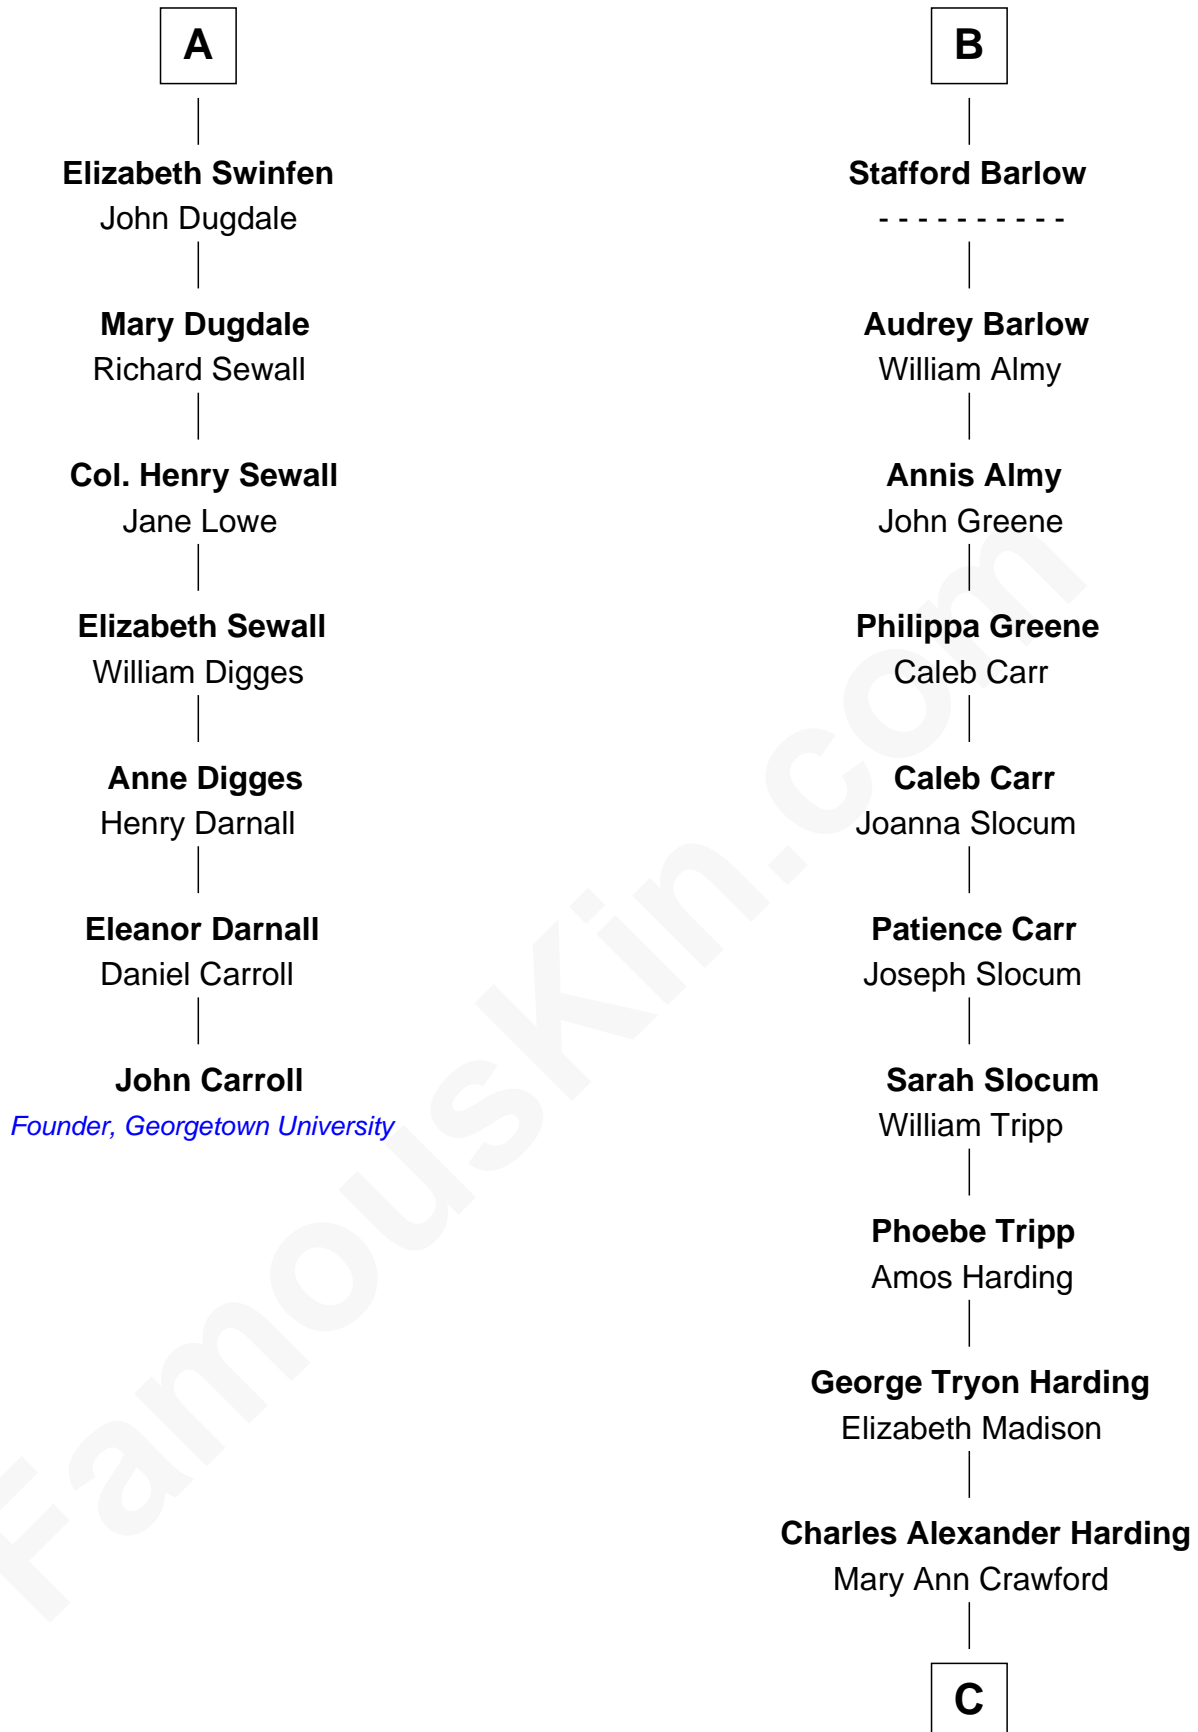

FamousKin.com

Relationship Chart of

John Carroll

Founder of Georgetown University

13th cousin 5 times removed of

Warren G. Harding
29th U.S. President

C

Dr. George Tryon Harding
Phoebe Elizabeth Dickerson

Warren G. Harding
29th U.S. President

FamousKin.com