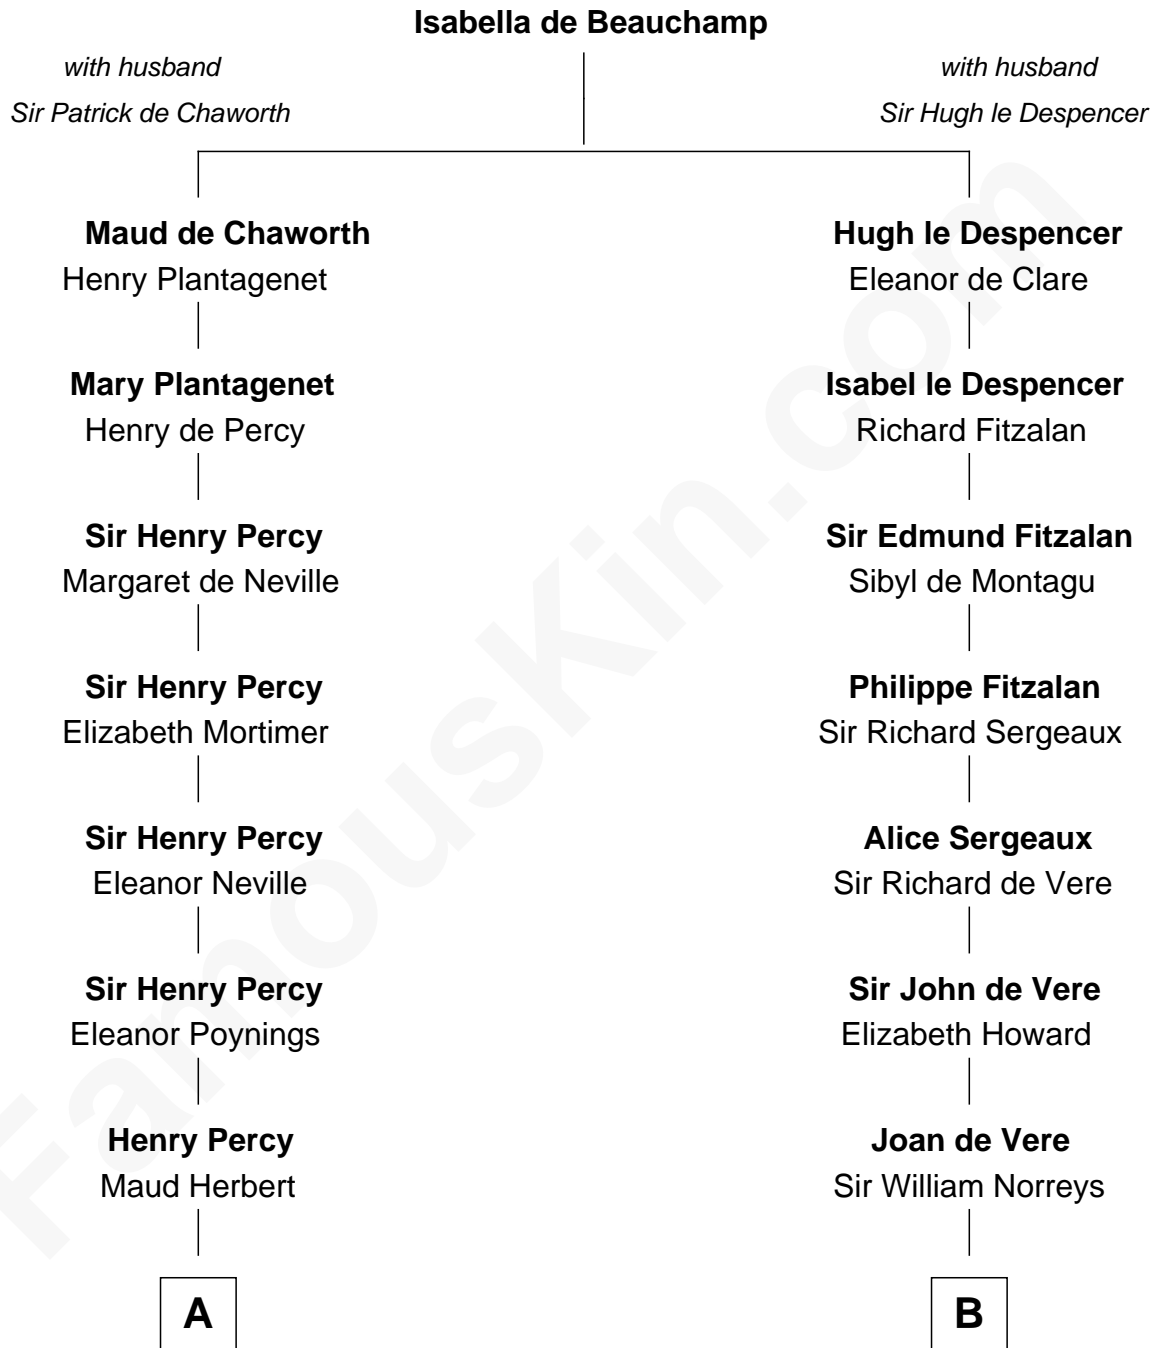

FamousKin.com

Relationship Chart of

John Carroll

Founder of Georgetown University

16th cousin 5 times removed of

Lou (Henry) Hoover

First Lady of President Herbert Hoover

C

Polly Goffe

Josiah Wallace

Nancy M. Wallace

John Scobey

Philomelia Sophia Scobey

Phineas Weed

Florence Ida Weed

Charles Delano Henry