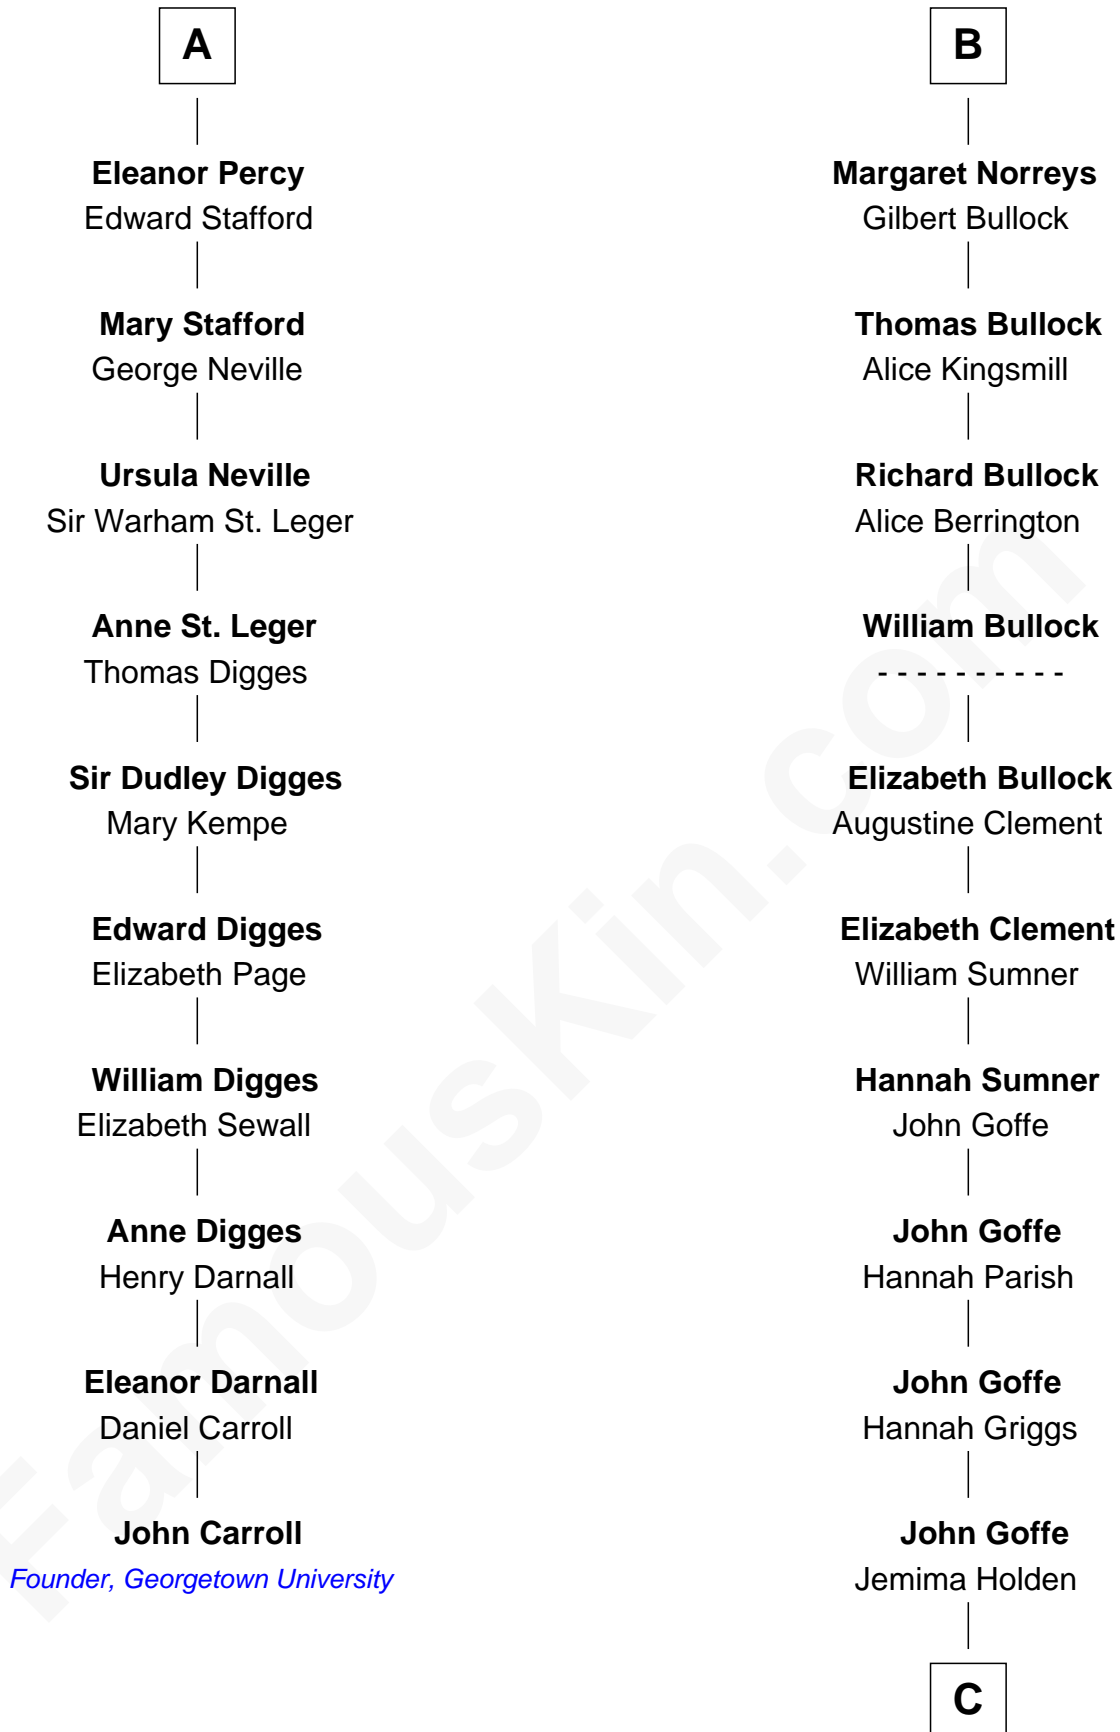

FamousKin.com

Relationship Chart of

John Carroll

Founder of Georgetown University

16th cousin 5 times removed of

Lou (Henry) Hoover

First Lady of President Herbert Hoover

C

Polly Goffe

Josiah Wallace

Nancy M. Wallace

John Scobey

Philomelia Sophia Scobey

Phineas Weed

Florence Ida Weed

Charles Delano Henry

Lou (Henry) Hoover

First Lady of Herbert Hoover