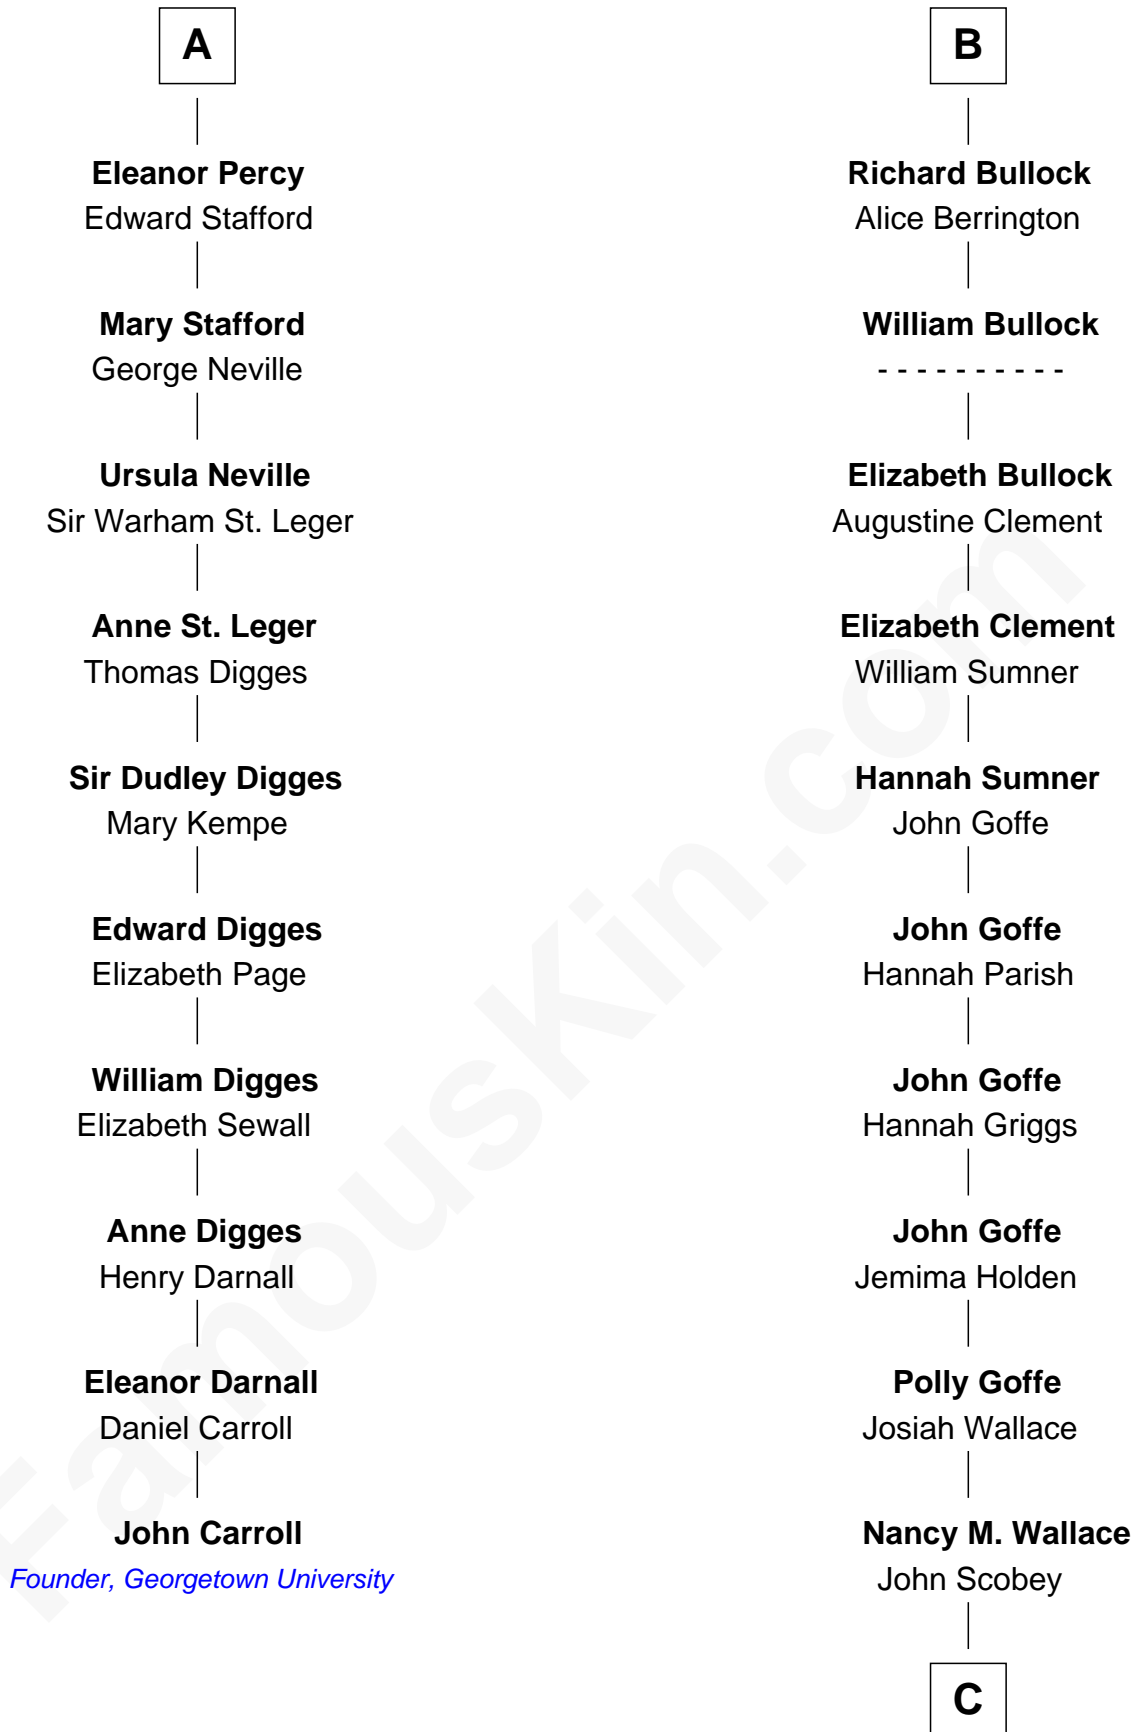

FamousKin.com

Relationship Chart of

John Carroll

Founder of Georgetown University

16th cousin 3 times removed of

Lou (Henry) Hoover

First Lady of President Herbert Hoover

C

Philomelia Sophia Scobey

Phineas Weed

Florence Ida Weed

Charles Delano Henry

Lou (Henry) Hoover

First Lady of Herbert Hoover

FamousKin.com