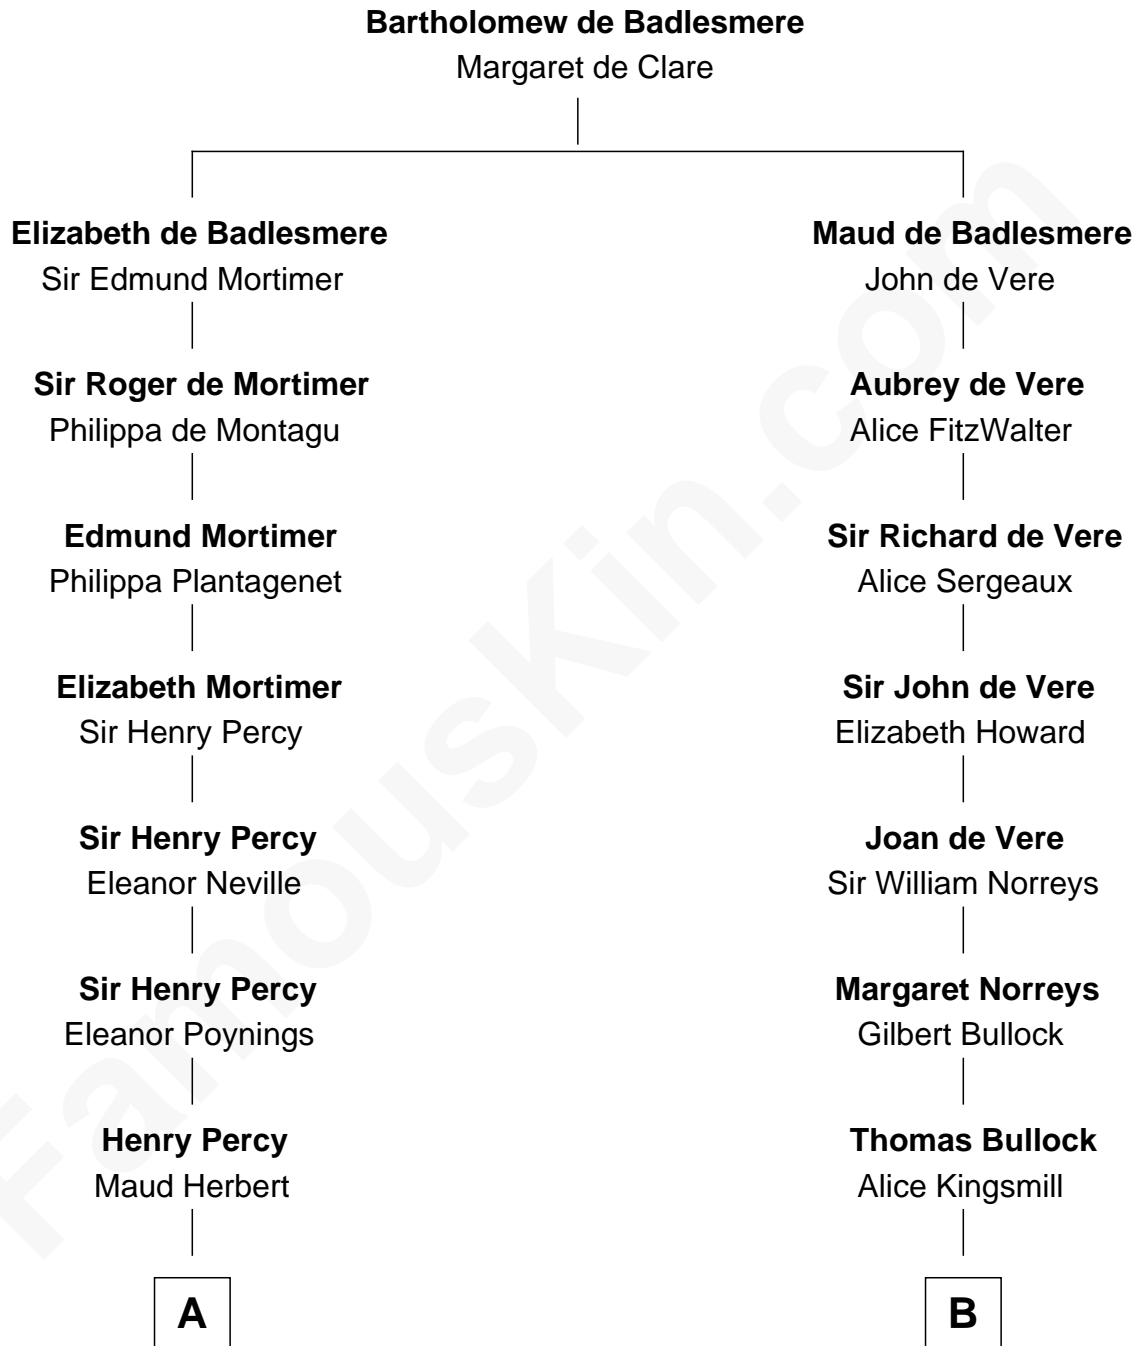

FamousKin.com

Relationship Chart of

John Carroll

Founder of Georgetown University

16th cousin 3 times removed of

Lou (Henry) Hoover

First Lady of President Herbert Hoover

C

Philomelia Sophia Scobey

Phineas Weed

Florence Ida Weed

Charles Delano Henry

Lou (Henry) Hoover

First Lady of Herbert Hoover

FamousKin.com