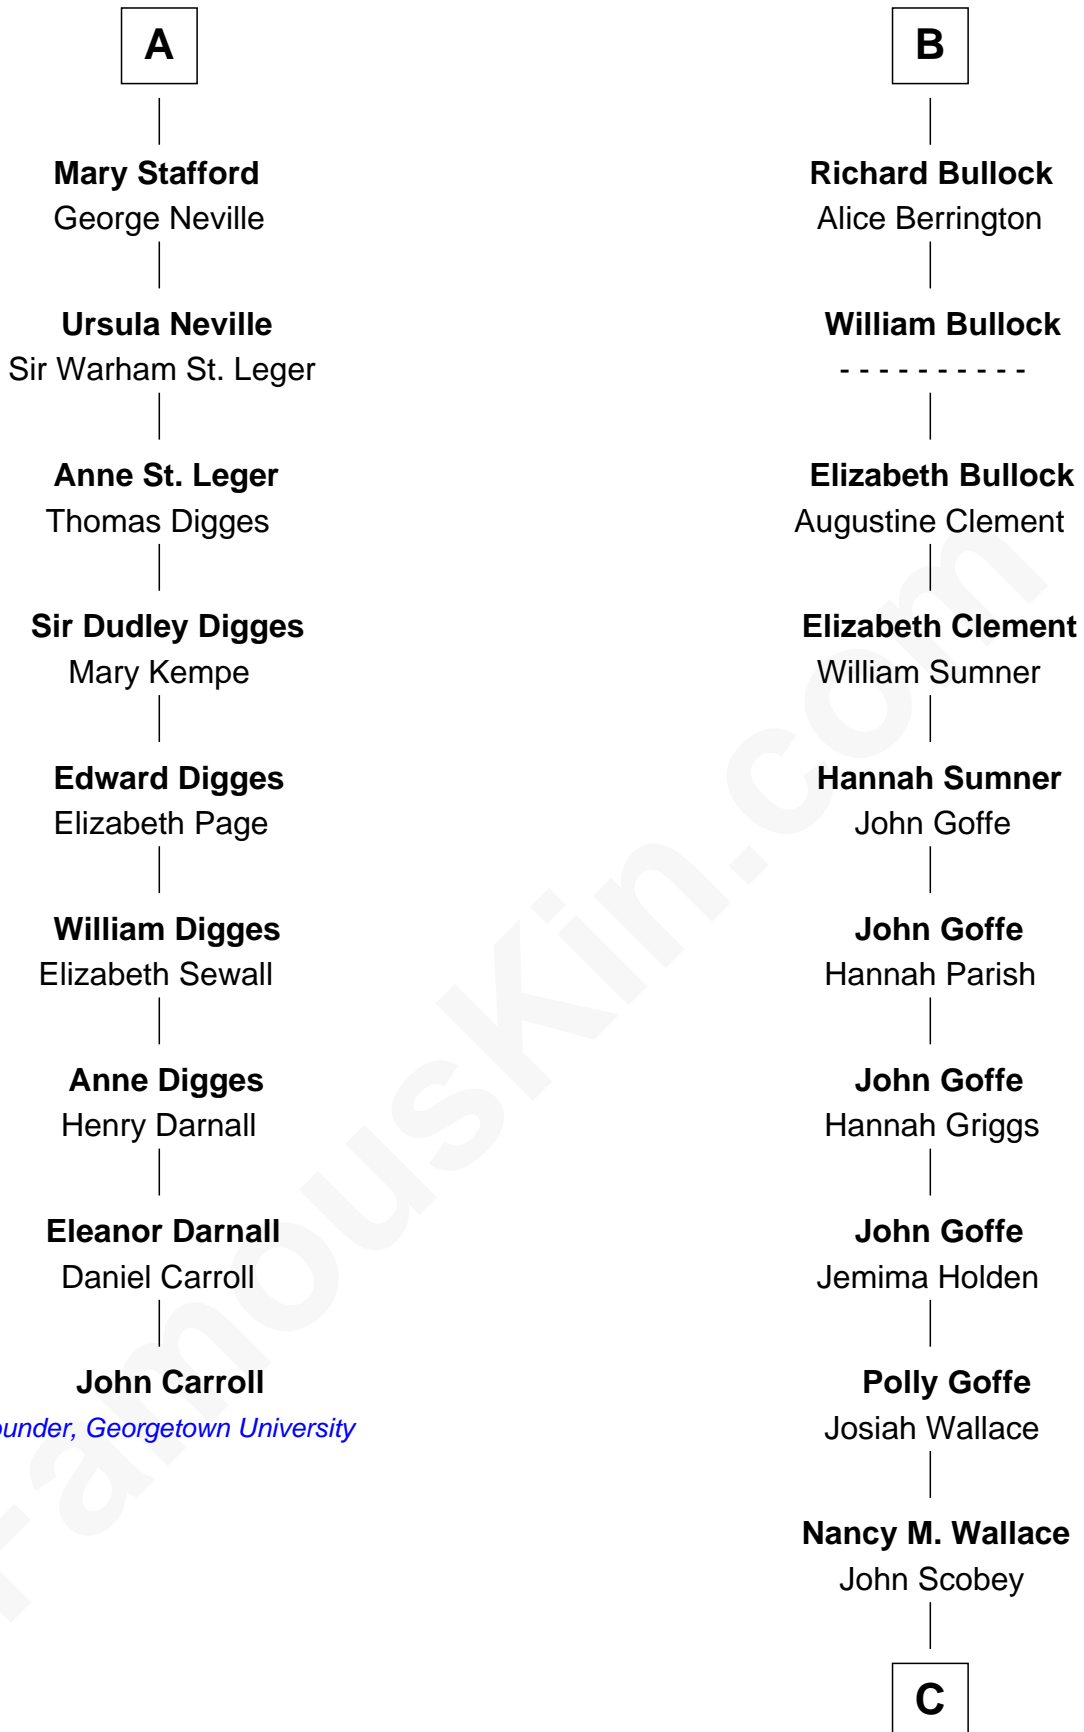

FamousKin.com

Relationship Chart of

John Carroll

Founder of Georgetown University

15th cousin 4 times removed of

Lou (Henry) Hoover

First Lady of President Herbert Hoover

C

Philomelia Sophia Scobey

Phineas Weed

Florence Ida Weed

Charles Delano Henry

Lou (Henry) Hoover

First Lady of Herbert Hoover

FamousKin.com