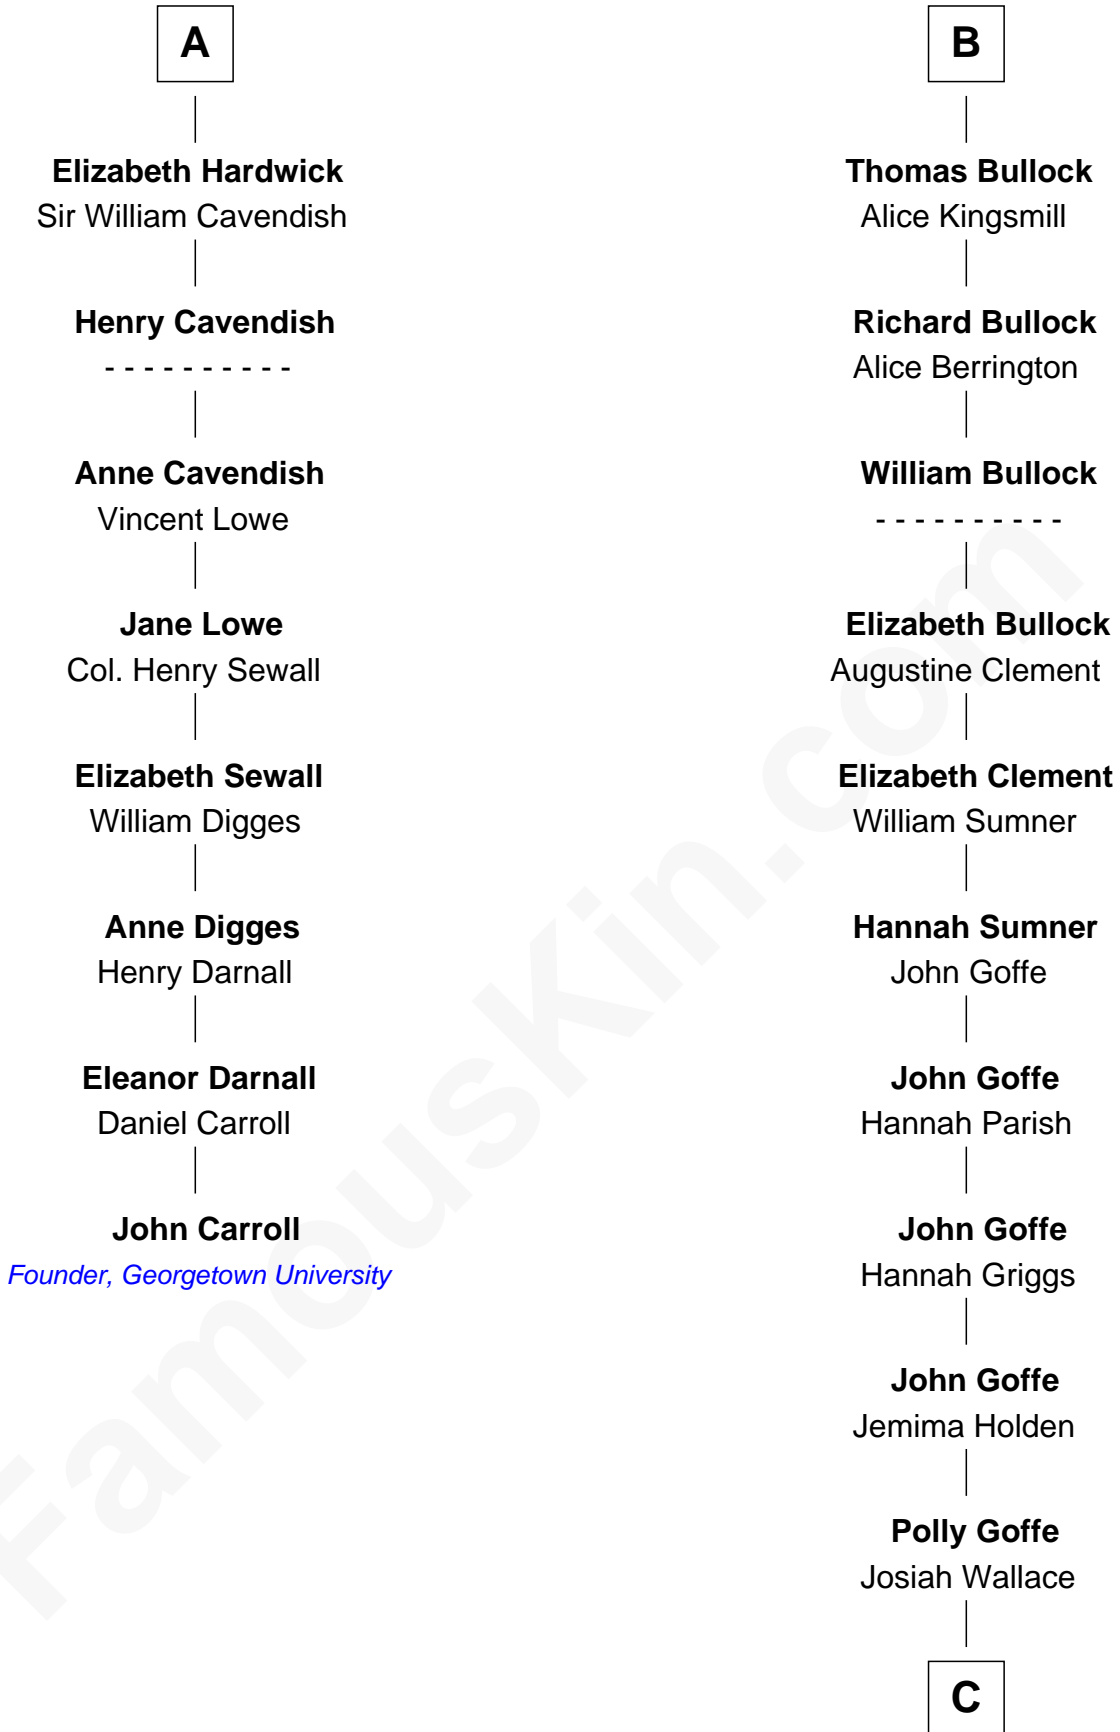

FamousKin.com

Relationship Chart of

John Carroll

Founder of Georgetown University

14th cousin 6 times removed of

Lou (Henry) Hoover

First Lady of President Herbert Hoover

C

Nancy M. Wallace

John Scobey

Philomelia Sophia Scobey

Phineas Weed

Florence Ida Weed

Charles Delano Henry

Lou (Henry) Hoover

First Lady of Herbert Hoover