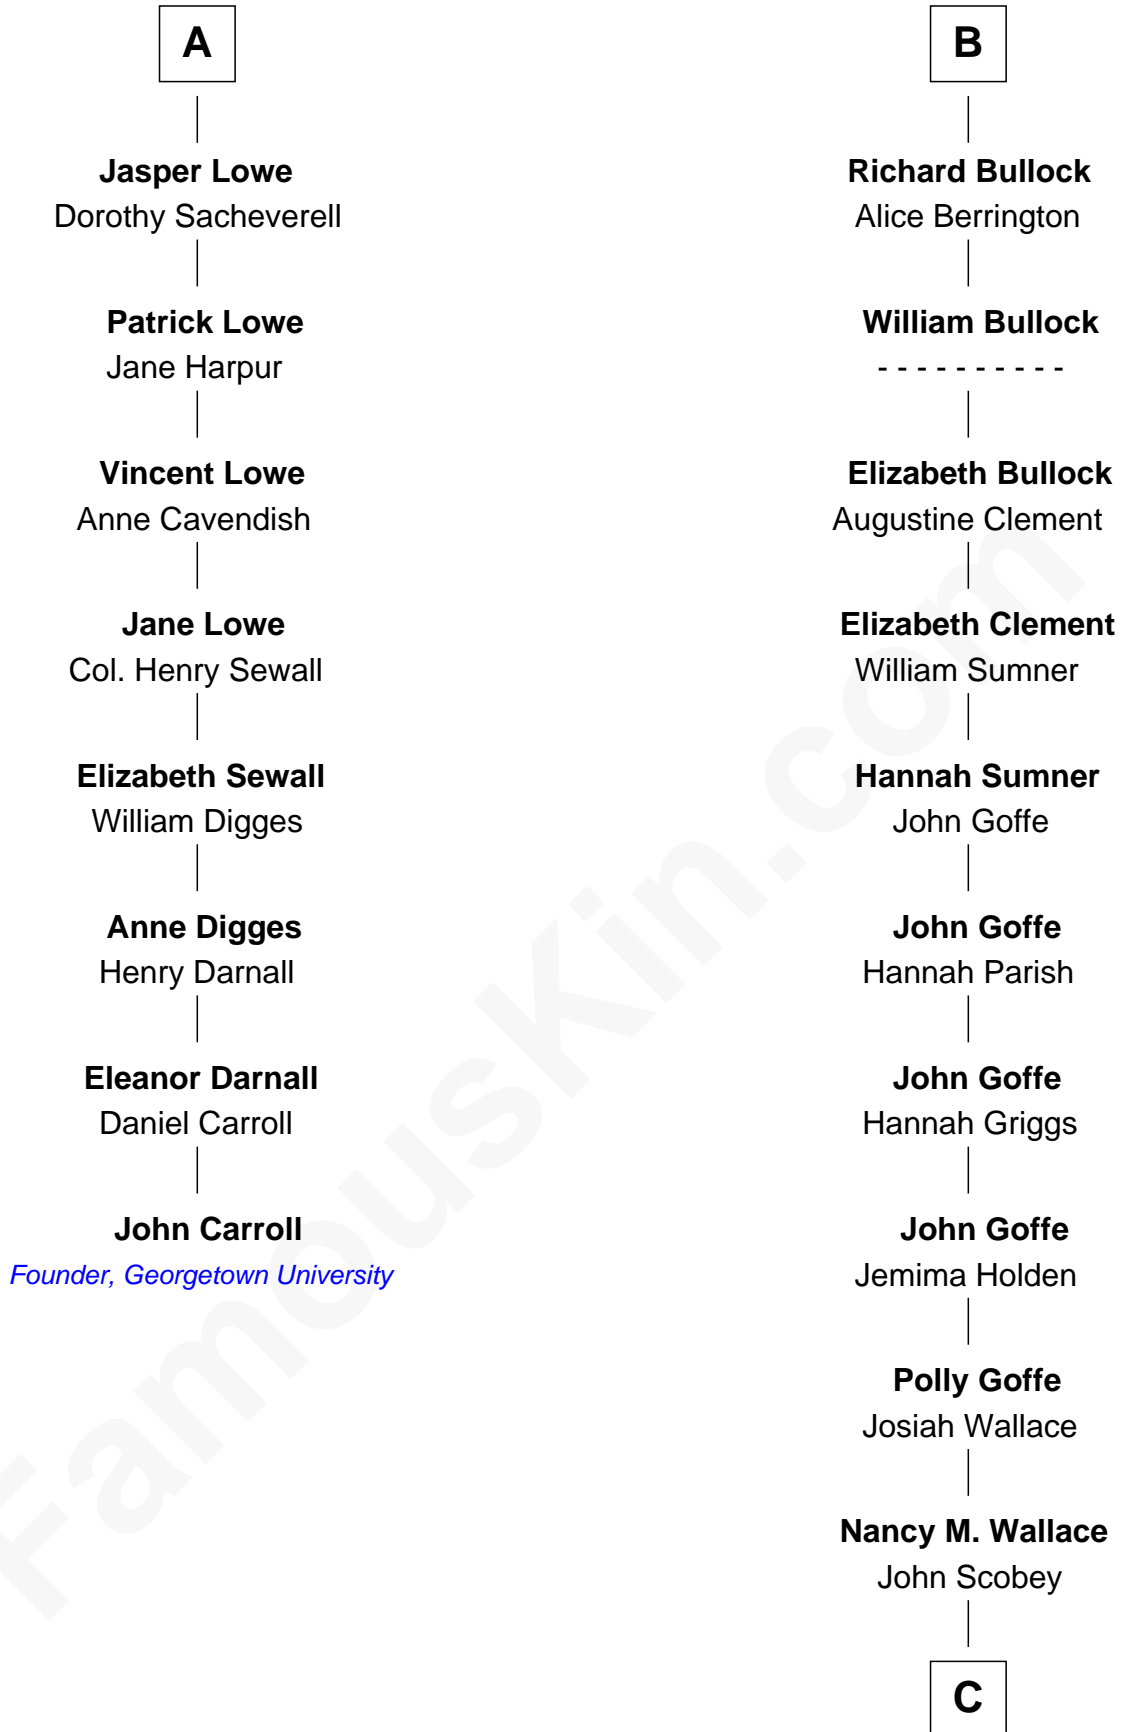

FamousKin.com

Relationship Chart of

John Carroll

Founder of Georgetown University

14th cousin 5 times removed of

Lou (Henry) Hoover

First Lady of President Herbert Hoover

Sir John Howard

Alice de Bois

C

Philomelia Sophia Scobey

Phineas Weed

Florence Ida Weed

Charles Delano Henry

Lou (Henry) Hoover

First Lady of Herbert Hoover

FamousKin.com