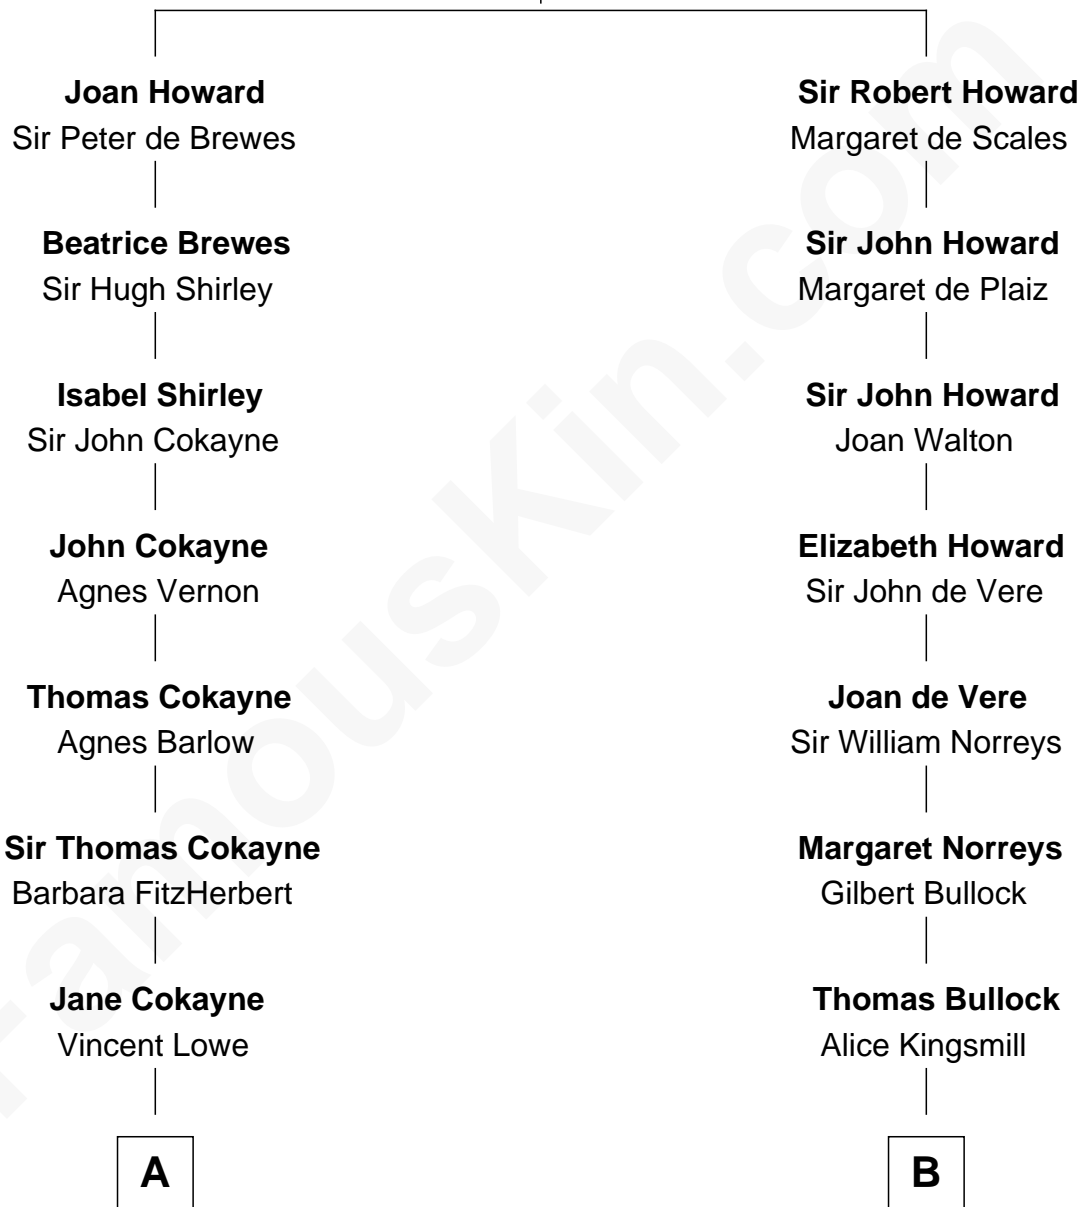

FamousKin.com

Relationship Chart of

John Carroll

Founder of Georgetown University

14th cousin 5 times removed of

Lou (Henry) Hoover

First Lady of President Herbert Hoover

Sir John Howard

Alice de Bois

C

Philomelia Sophia Scobey

Phineas Weed

Florence Ida Weed

Charles Delano Henry

Lou (Henry) Hoover

First Lady of Herbert Hoover