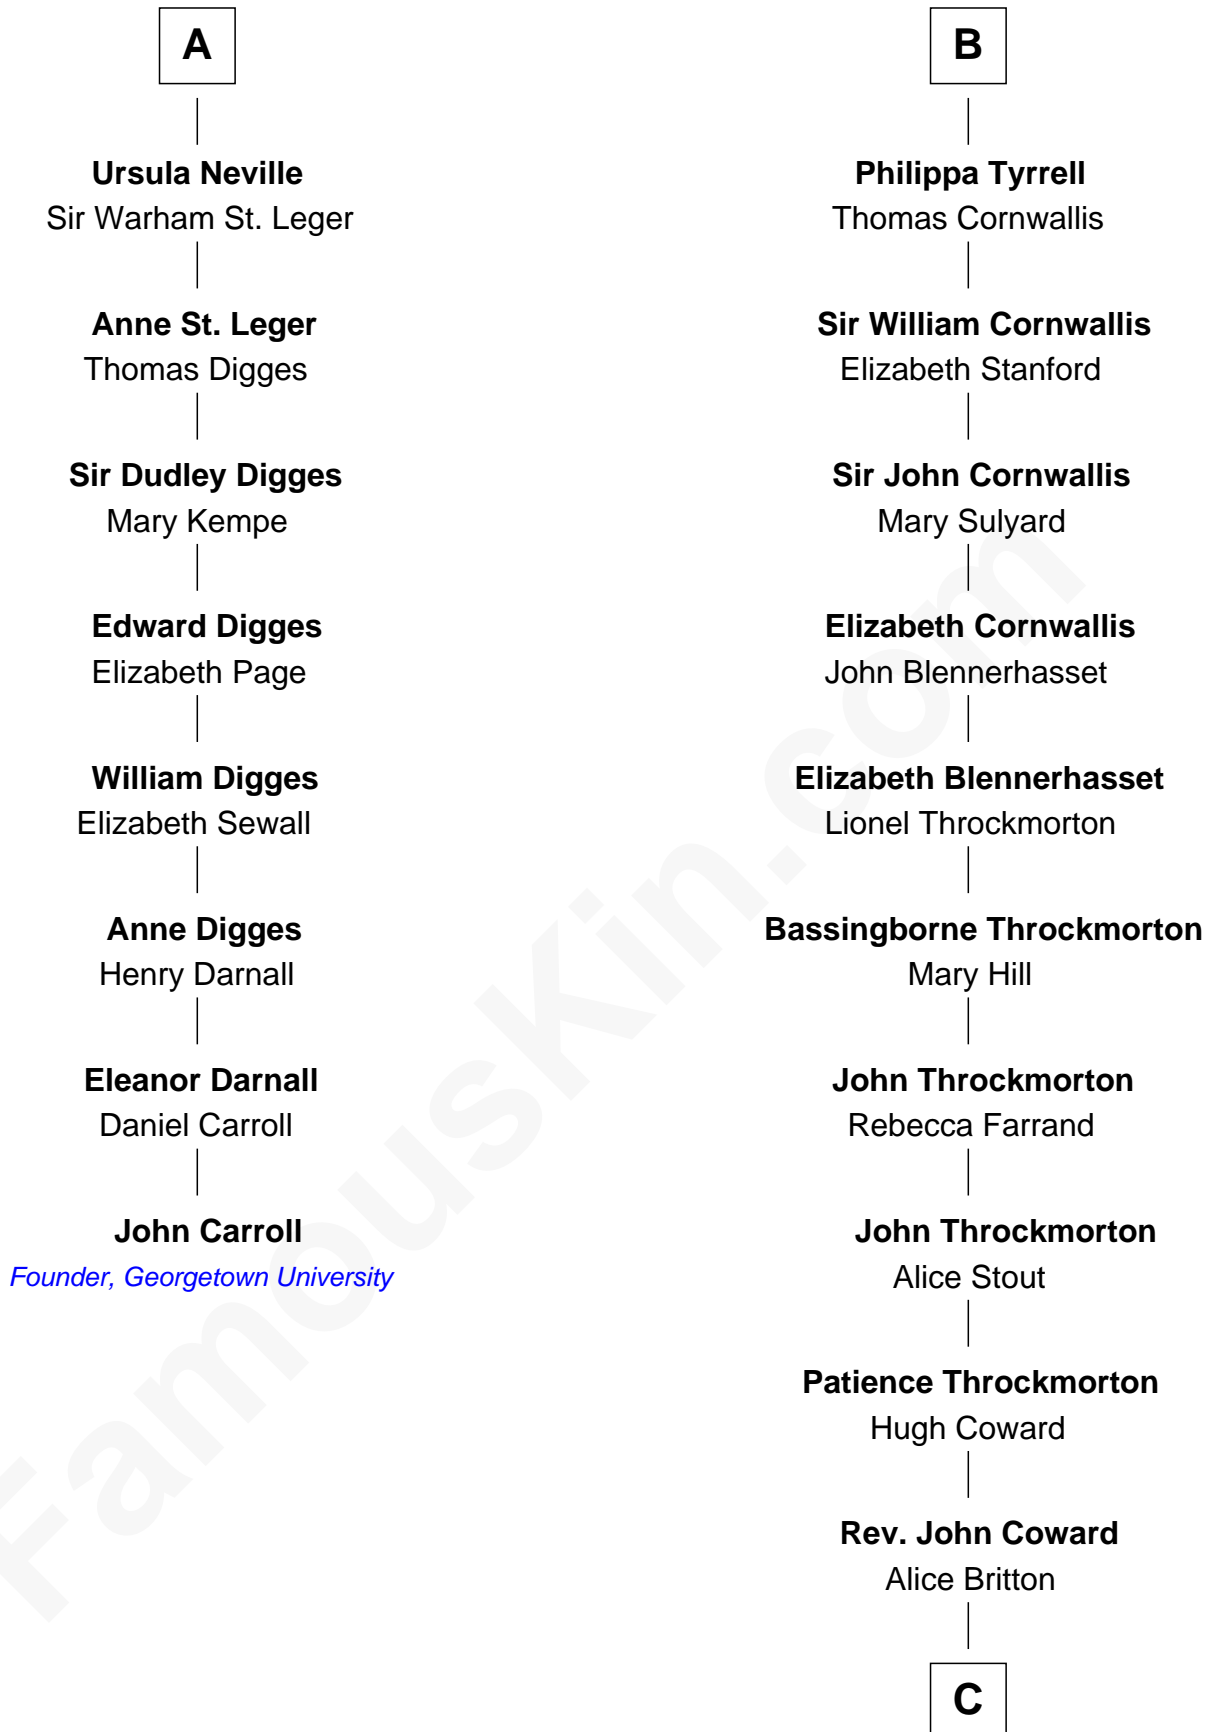

## Relationship Chart of

### John Carroll

Founder of Georgetown University

14th cousin 7 times removed of

### Ellen Louise (Axson) Wilson

First Lady of President Woodrow Wilson

**C**

**Deliverance Coward**

James FitzRandolph

**Isaac FitzRandolph**

Eleanor Hunter

**Rebecca Longstreet FitzRandolph**