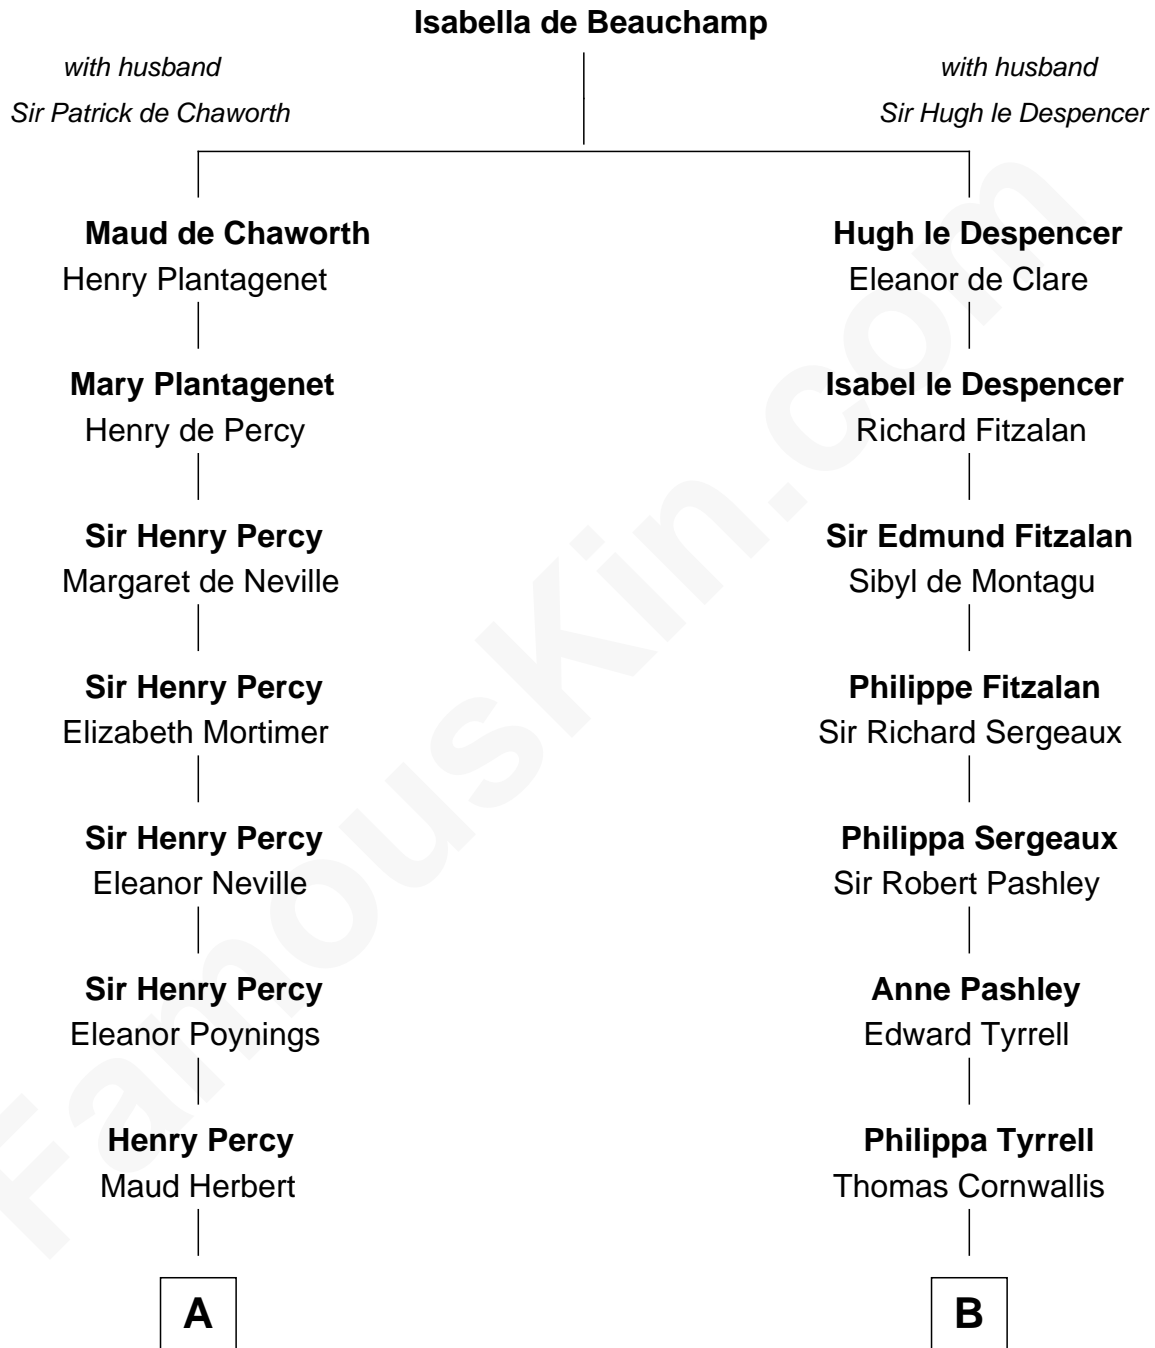

FamousKin.com

Relationship Chart of

John Carroll

Founder of Georgetown University

16th cousin 4 times removed of

Ellen Louise (Axson) Wilson

First Lady of President Woodrow Wilson

C

Isaac FitzRandolph

Eleanor Hunter

Rebecca Longstreet FitzRandolph

Rev. Isaac Stockton Keith Axson

Rev. Samuel Edward Axson

Margaret Jane Hoyt

Ellen Louise (Axson) Wilson

First Lady of Woodrow Wilson