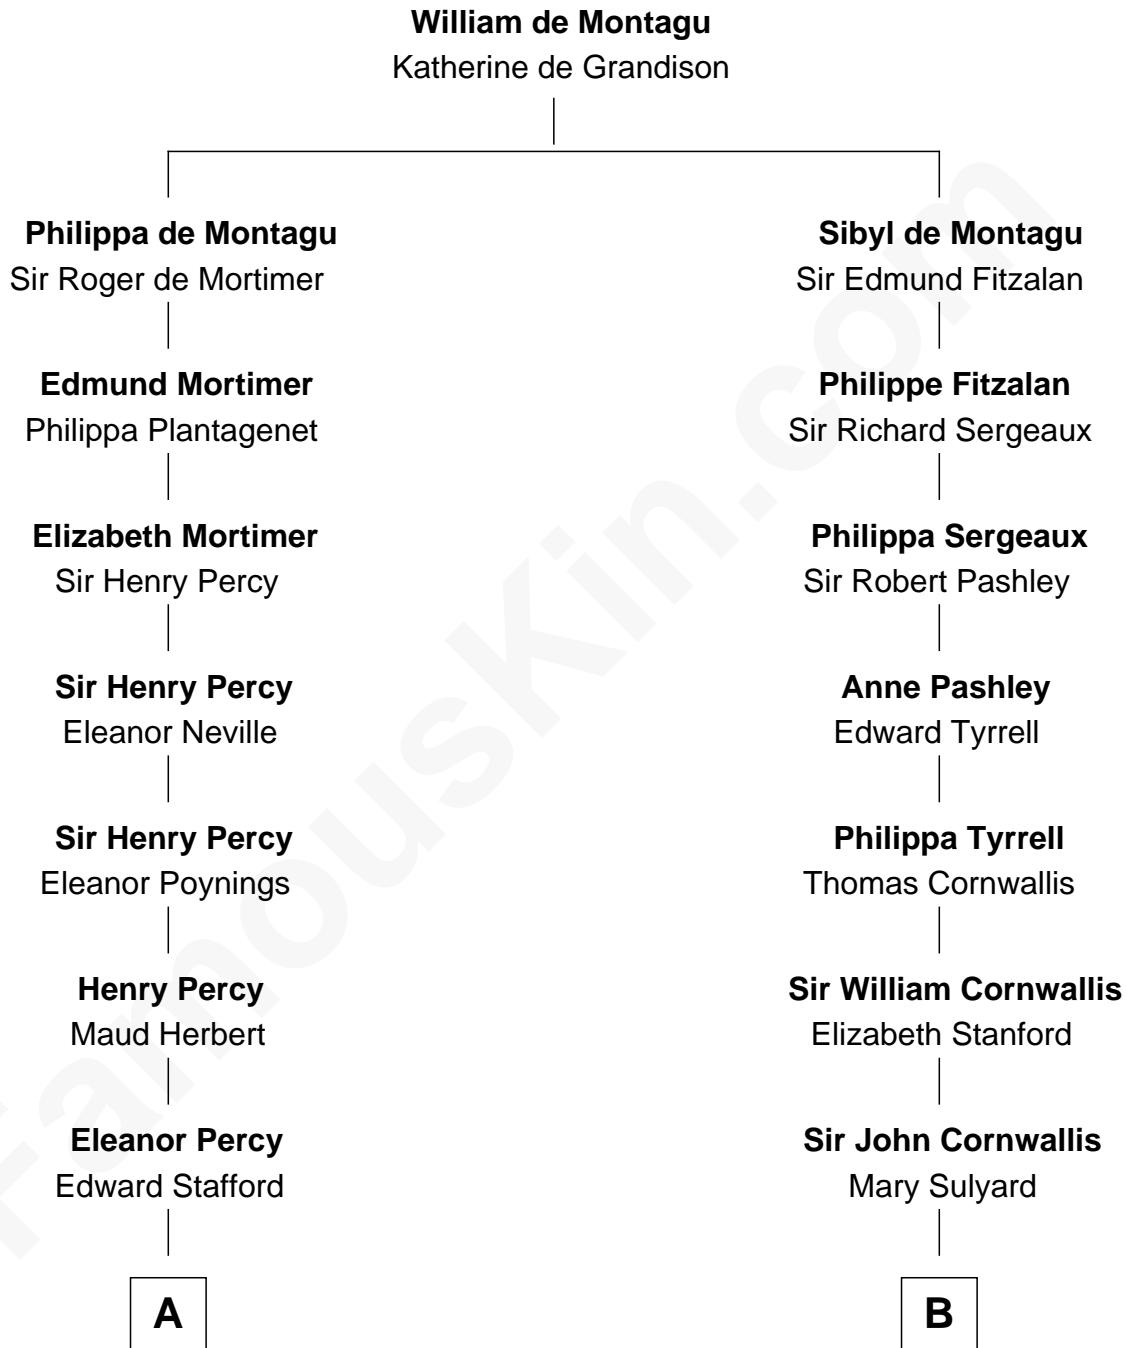

FamousKin.com

Relationship Chart of

John Carroll

Founder of Georgetown University

15th cousin 3 times removed of

Ellen Louise (Axson) Wilson

First Lady of President Woodrow Wilson

C

Rev. Samuel Edward Axson

Margaret Jane Hoyt

Ellen Louise (Axson) Wilson

First Lady of Woodrow Wilson

FamousKin.com