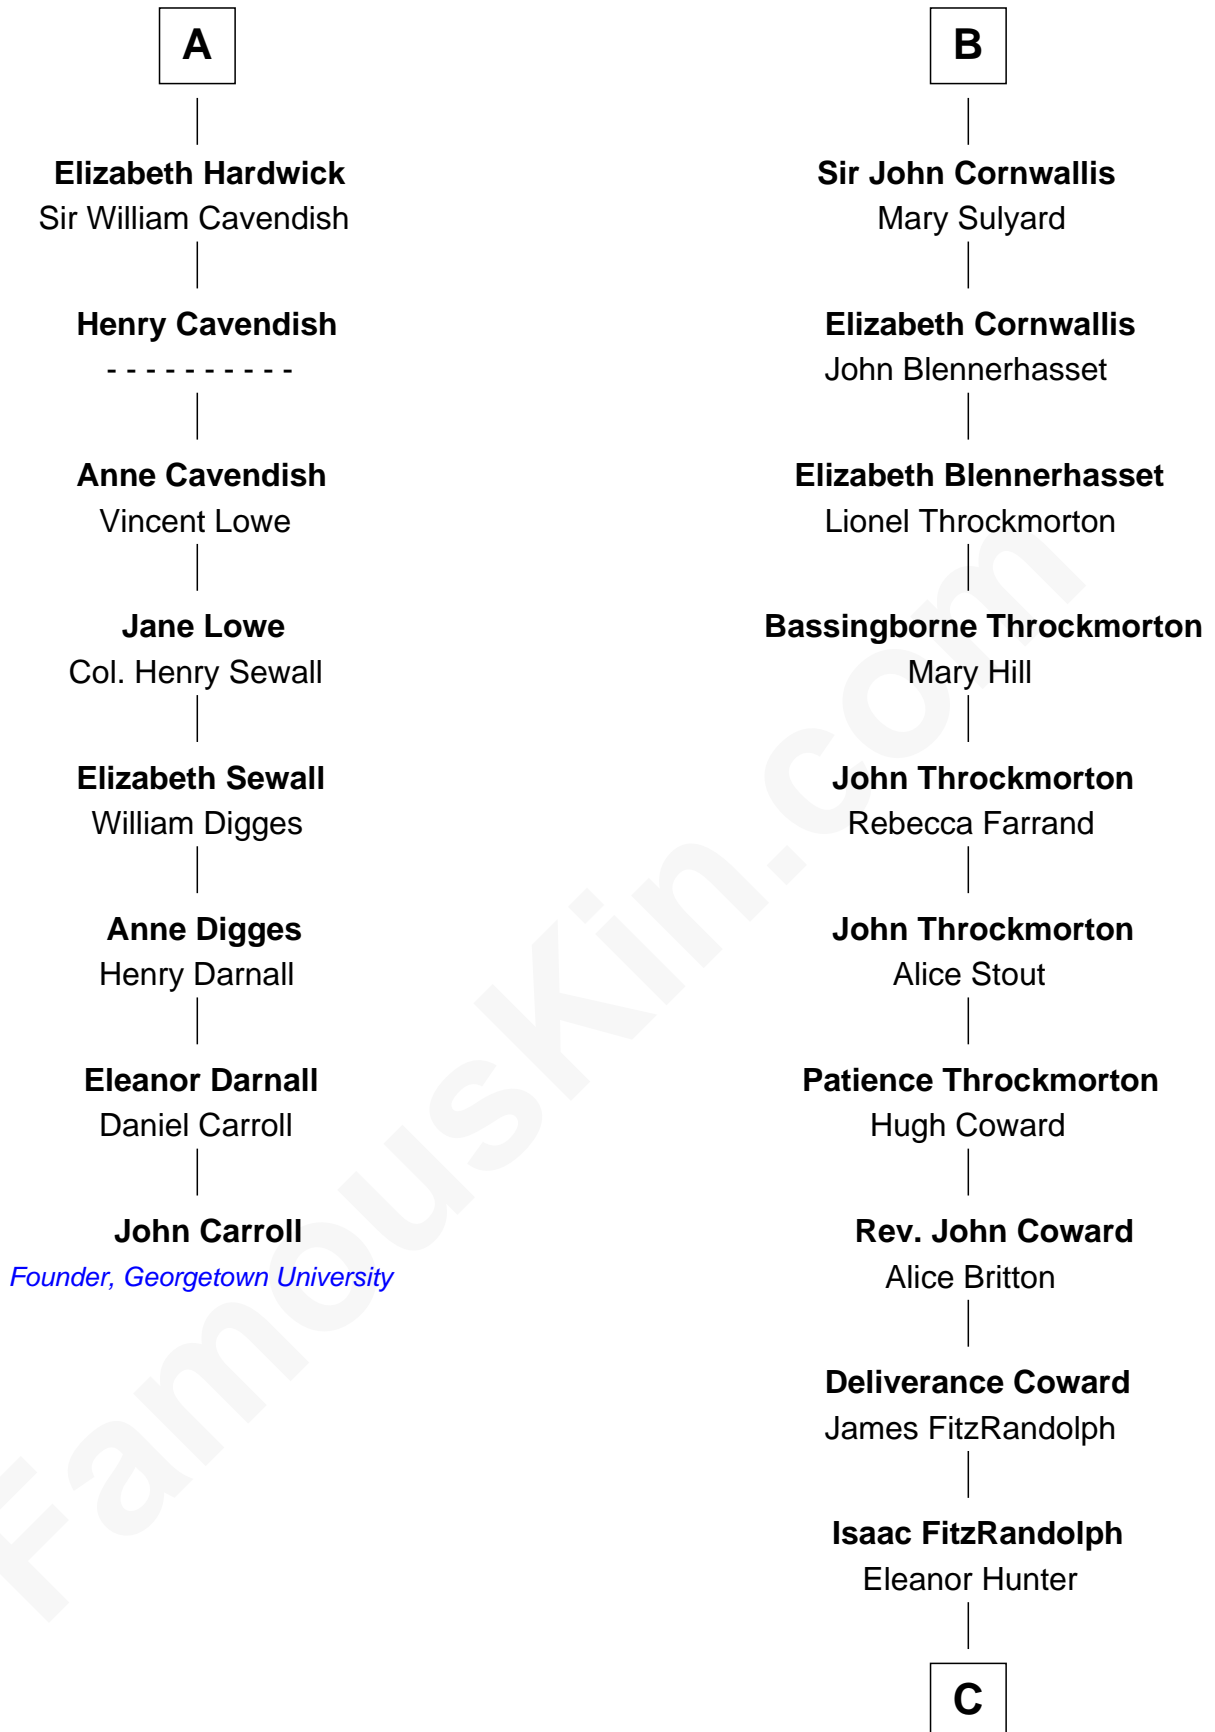

## Relationship Chart of

### John Carroll

Founder of Georgetown University

14th cousin 5 times removed of

### Ellen Louise (Axson) Wilson

First Lady of President Woodrow Wilson

C

**Rebecca Longstreet FitzRandolph**

Rev. Isaac Stockton Keith Axson

**Rev. Samuel Edward Axson**

Margaret Jane Hoyt

**Ellen Louise (Axson) Wilson**

*First Lady of Woodrow Wilson*

FamousKin.com