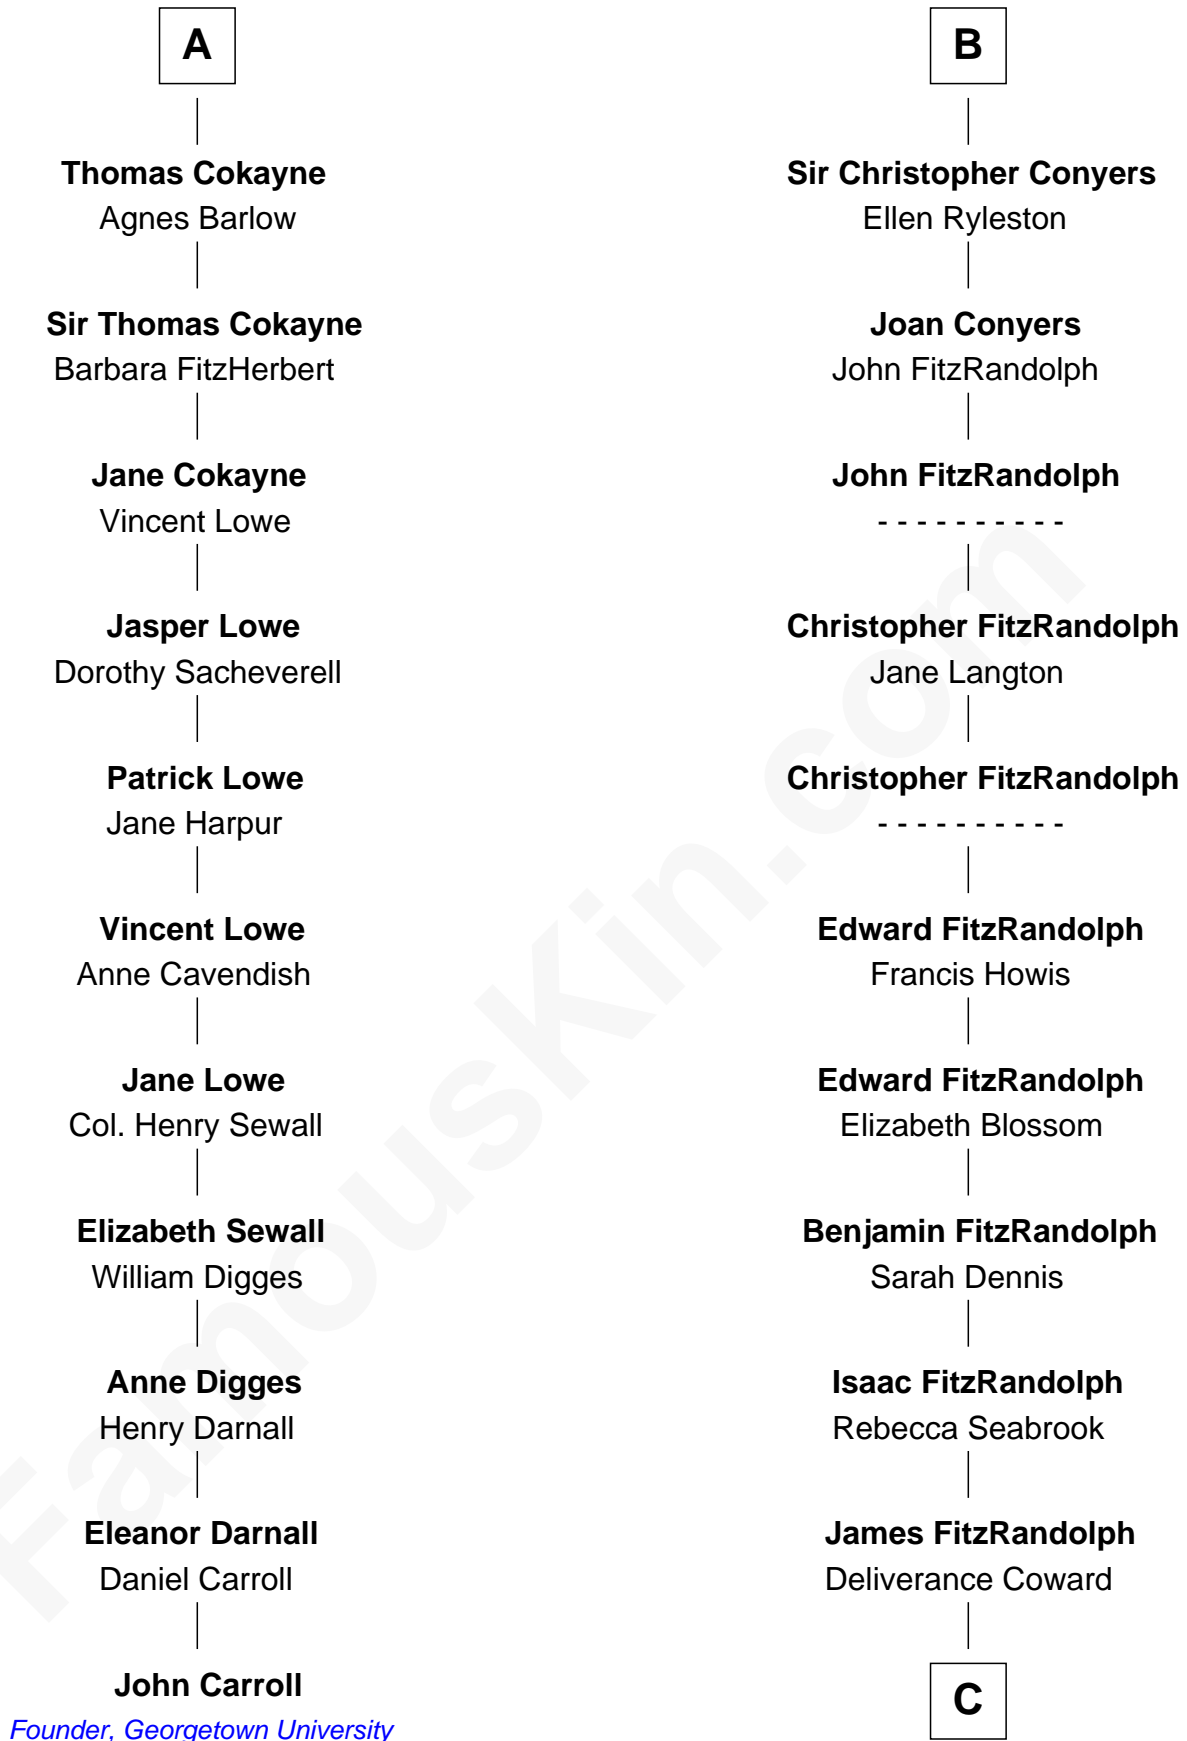

## Relationship Chart of

### John Carroll

Founder of Georgetown University

17th cousin 3 times removed of

### Ellen Louise (Axson) Wilson

First Lady of President Woodrow Wilson

**C**

**Isaac FitzRandolph**

Eleanor Hunter

**Rebecca Longstreet FitzRandolph**

Rev. Isaac Stockton Keith Axson

**Rev. Samuel Edward Axson**

Margaret Jane Hoyt

**Ellen Louise (Axson) Wilson**

*First Lady of Woodrow Wilson*