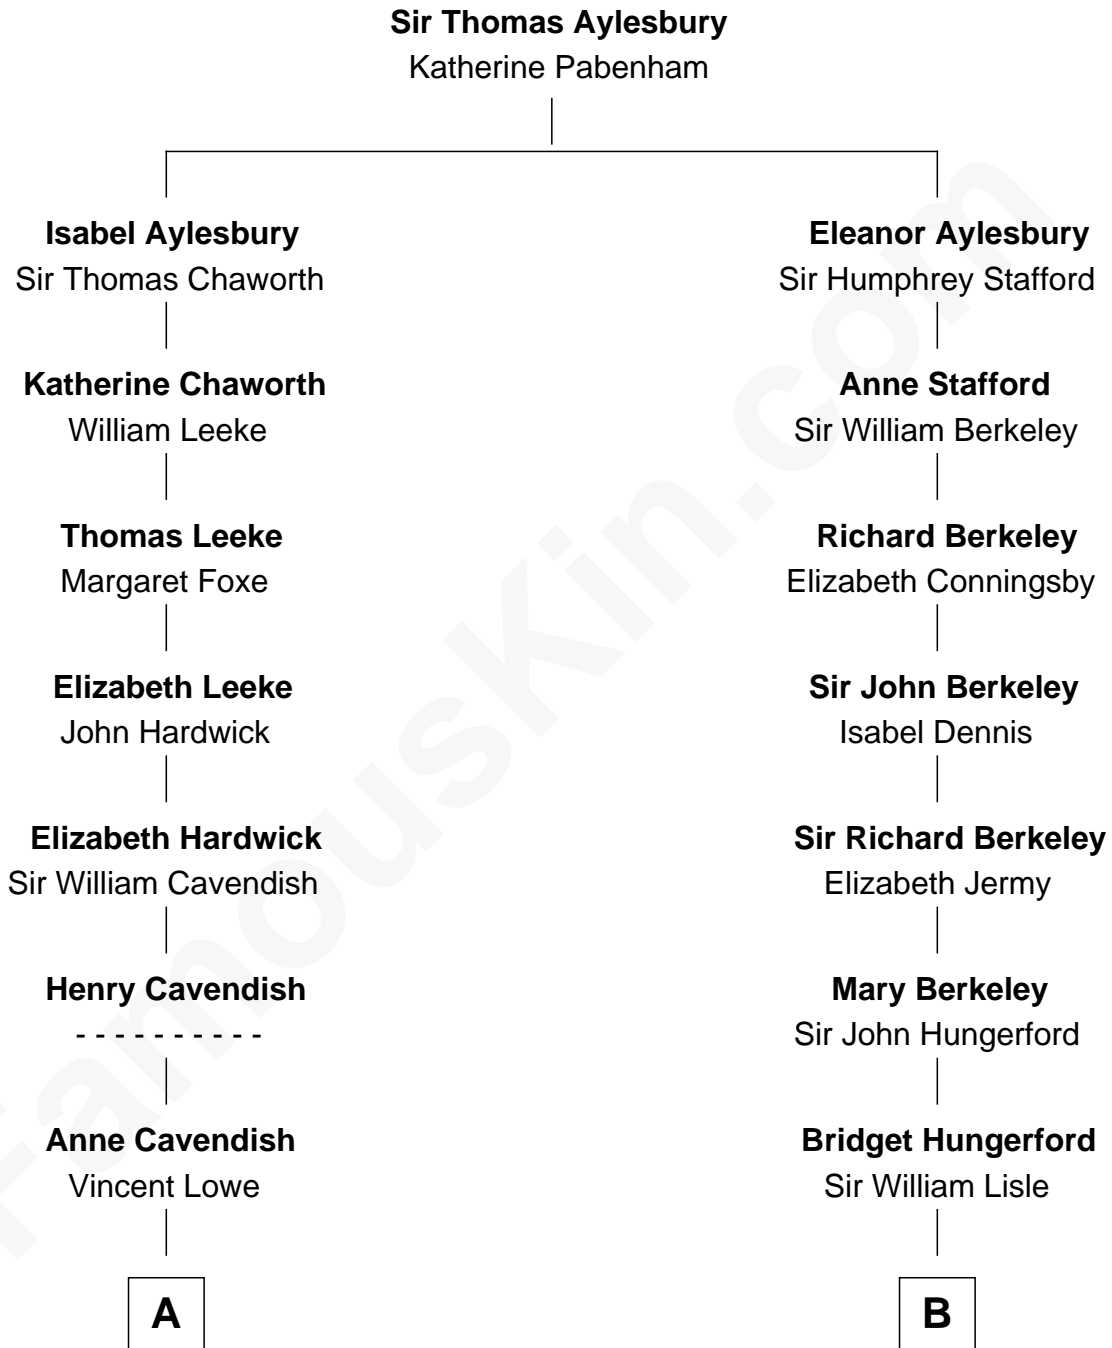

FamousKin.com

Relationship Chart of

John Carroll

Founder of Georgetown University

11th cousin 1 time removed of

Samuel Prescott

Completed Paul Revere's Midnight Ride

A

Jane Lowe
Col. Henry Sewall

Elizabeth Sewall
William Digges

Anne Digges
Henry Darnall

Eleanor Darnall
Daniel Carroll

John Carroll
Founder, Georgetown University

B

John Lisle
Alice Beckenshaw

Alice Lisle
John Hoar

Elizabeth Hoar
Jonathan Prescott

Dr. Jonathan Prescott
Rebecca Bulkeley

Dr. Abel Prescott
Abigail Brigham

Samuel Prescott
Completed Paul Revere's Ride