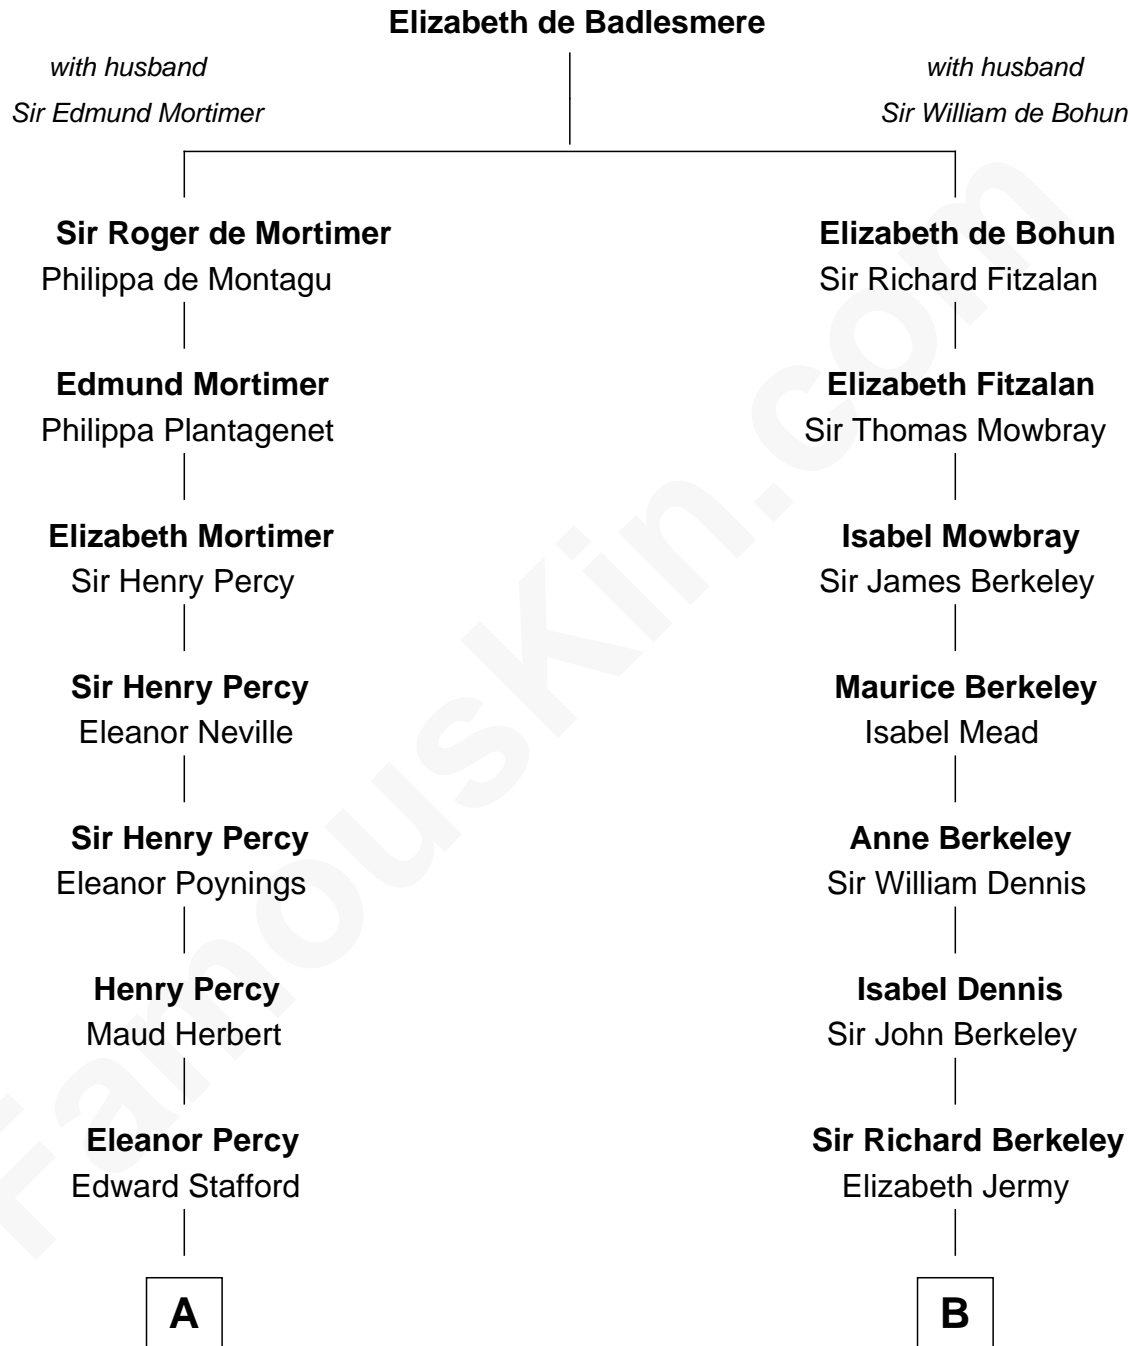

FamousKin.com

Relationship Chart of

John Carroll

Founder of Georgetown University

14th cousin 1 time removed of

Samuel Prescott

Completed Paul Revere's Midnight Ride