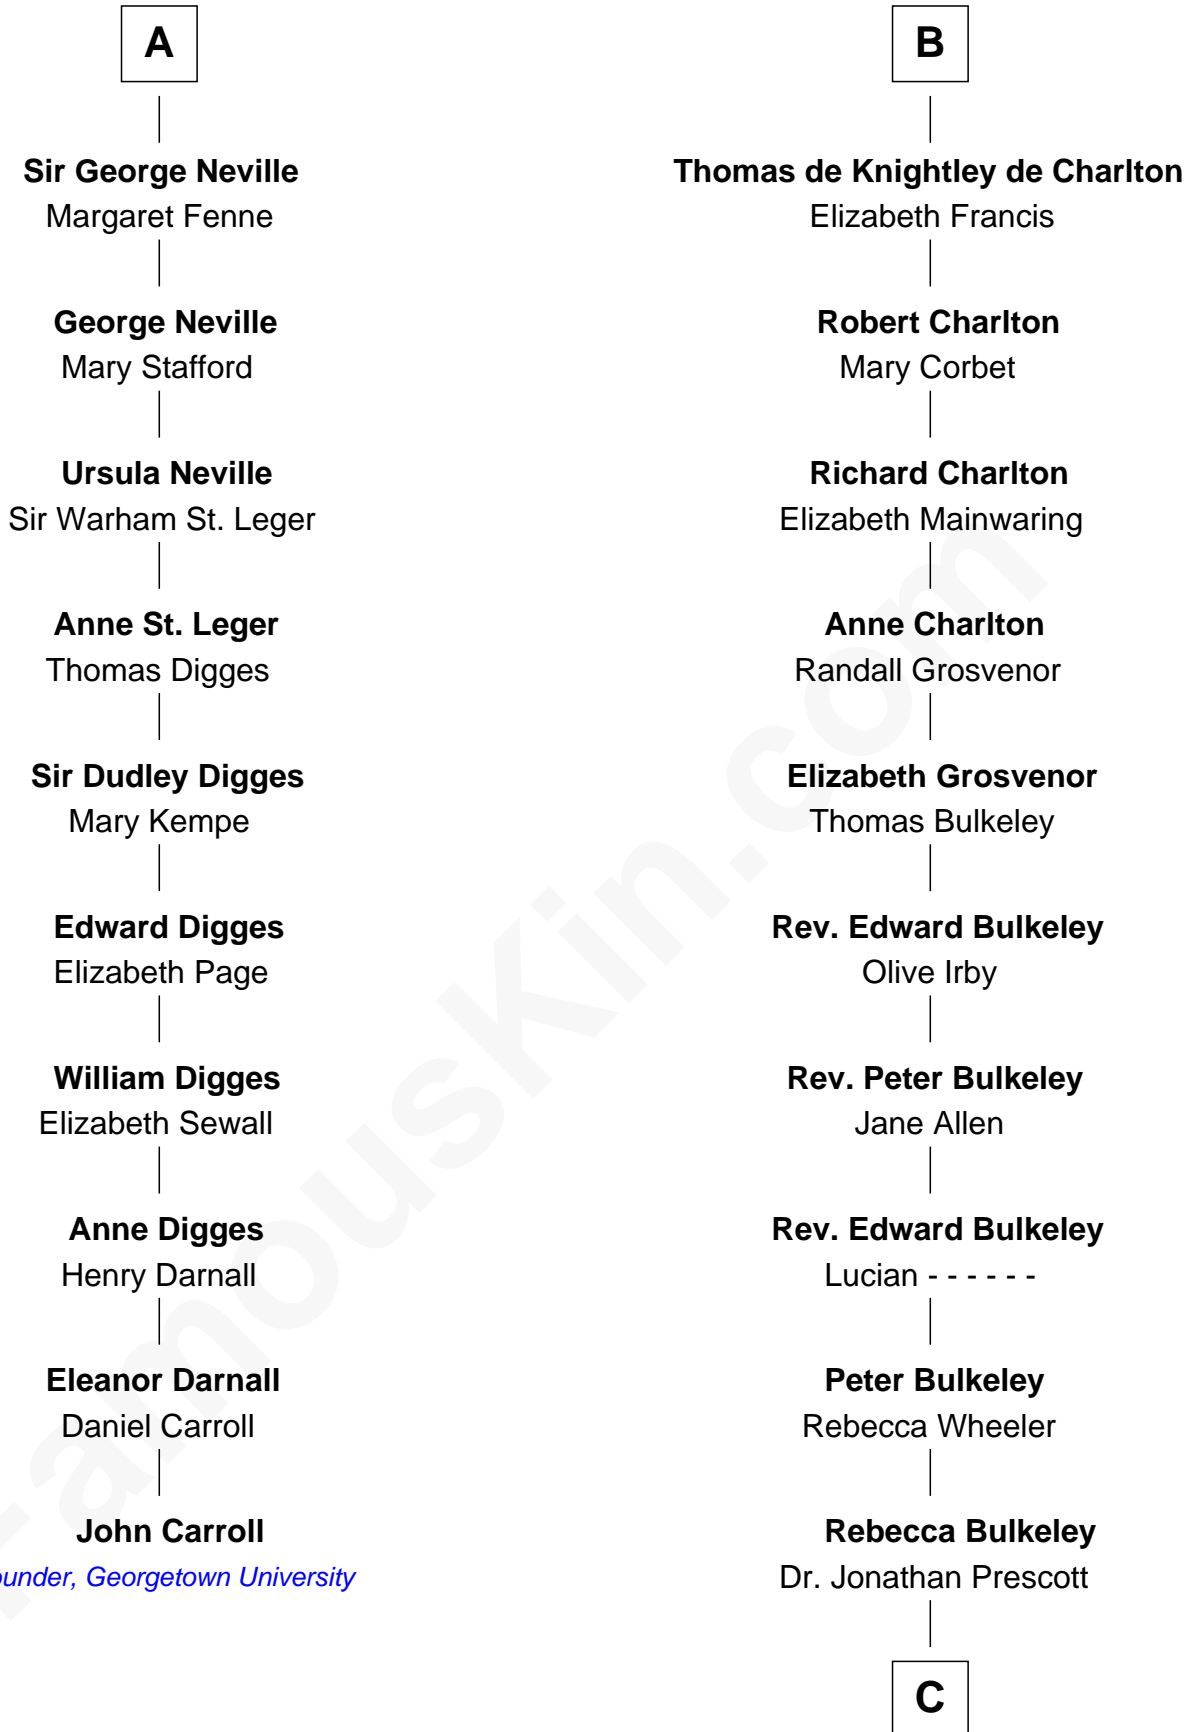

FamousKin.com

Relationship Chart of

John Carroll

Founder of Georgetown University

16th cousin 2 times removed of

Samuel Prescott

Completed Paul Revere's Midnight Ride

Sir William Longespee

Ela of Salisbury

C

Dr. Abel Prescott

Abigail Brigham

Samuel Prescott

Completed Paul Revere's Ride

FamousKin.com