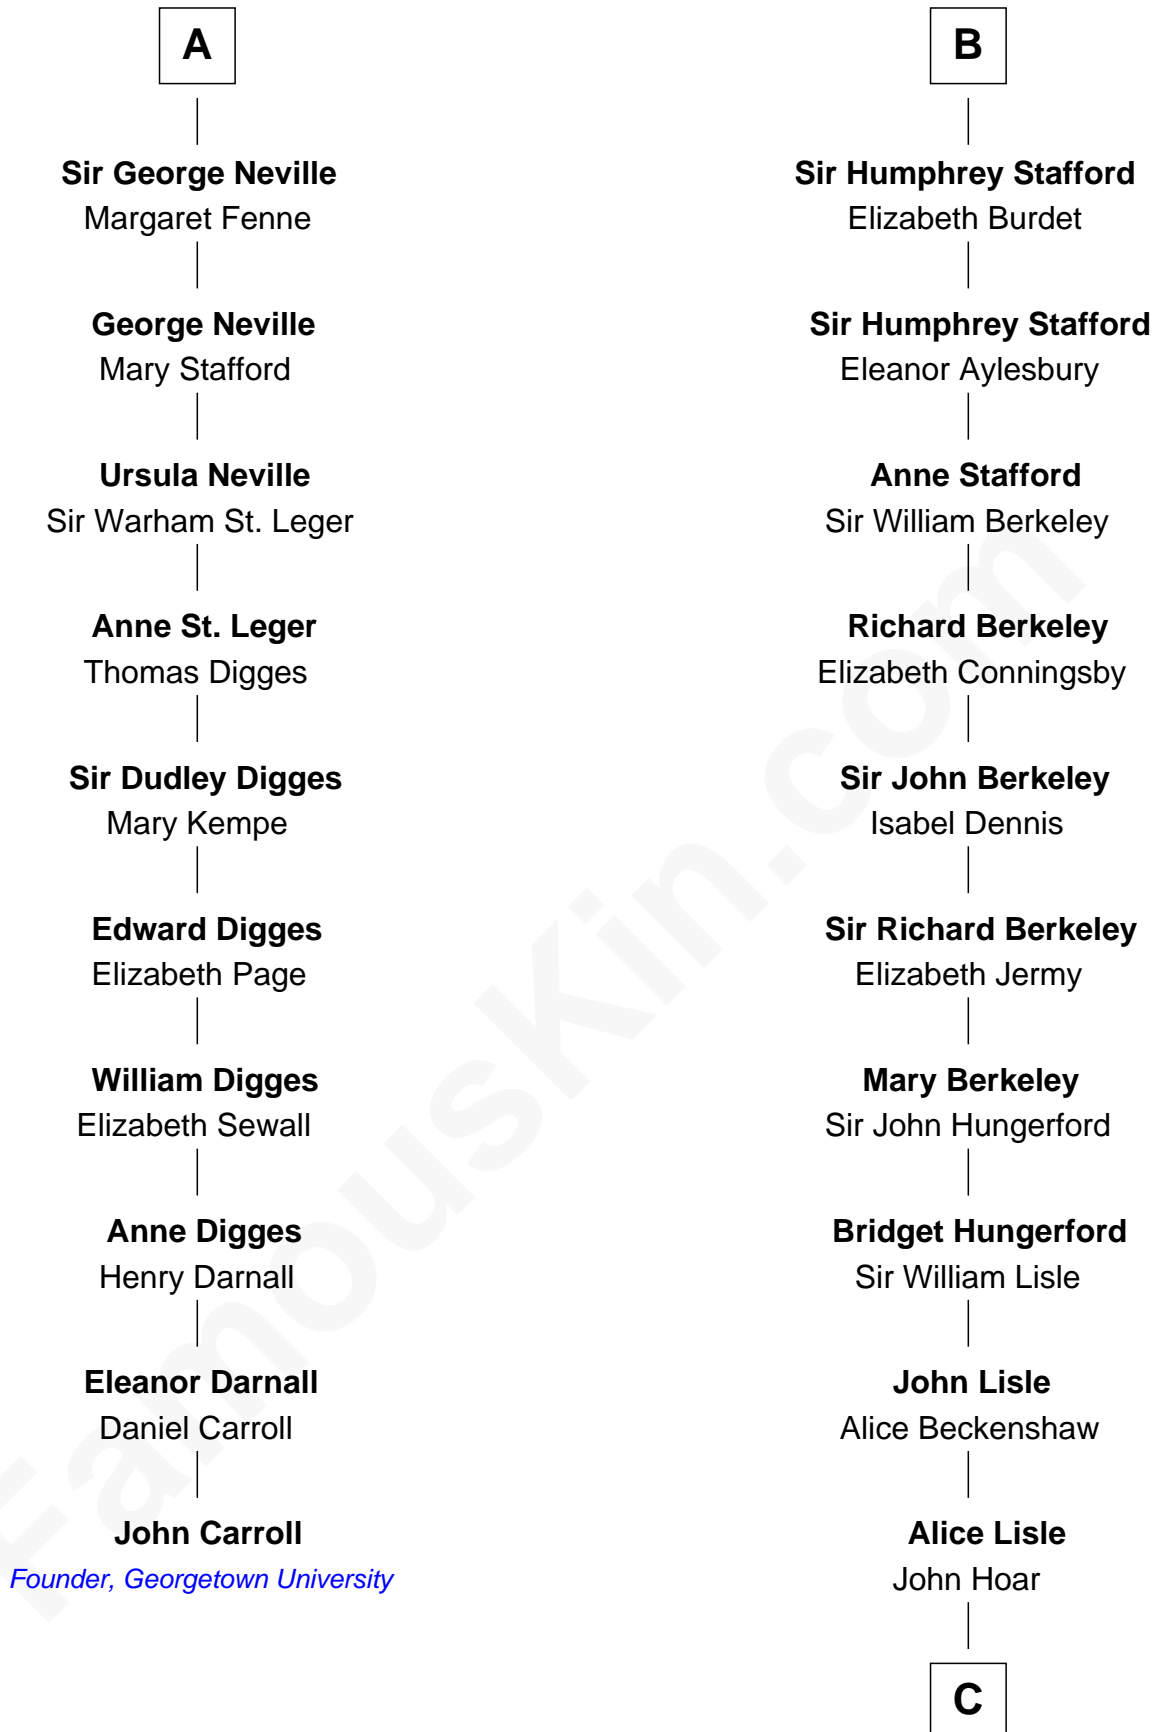

FamousKin.com

Relationship Chart of

John Carroll

Founder of Georgetown University

16th cousin 4 times removed of

Samuel Prescott

Completed Paul Revere's Midnight Ride

C

Elizabeth Hoar
Jonathan Prescott

Dr. Jonathan Prescott
Rebecca Bulkeley

Dr. Abel Prescott
Abigail Brigham

Samuel Prescott
Completed Paul Revere's Ride

FamousKin.com