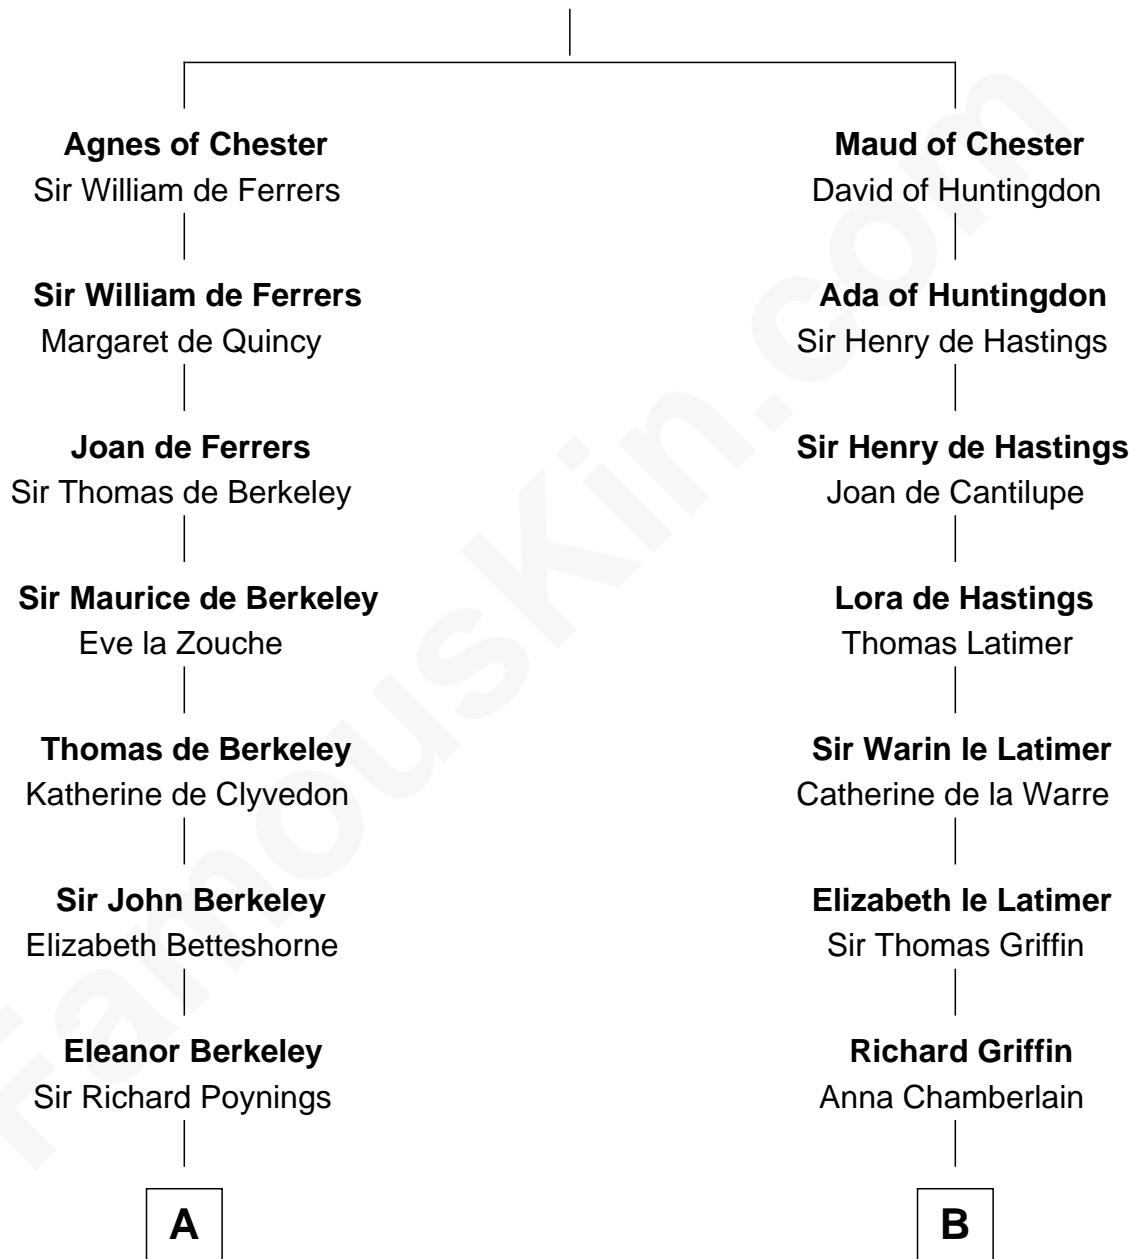

FamousKin.com Relationship Chart of

John Carroll

Founder of Georgetown University

18th cousin 3 times removed of

J.P. Morgan

American Banker and Art Collector

Bertrade de Montfort

Hugh de Kevelioc

C

Eleanor Darnall

Daniel Carroll

John Carroll

Founder, Georgetown University

D

Lynde Lord

Lois Sheldon