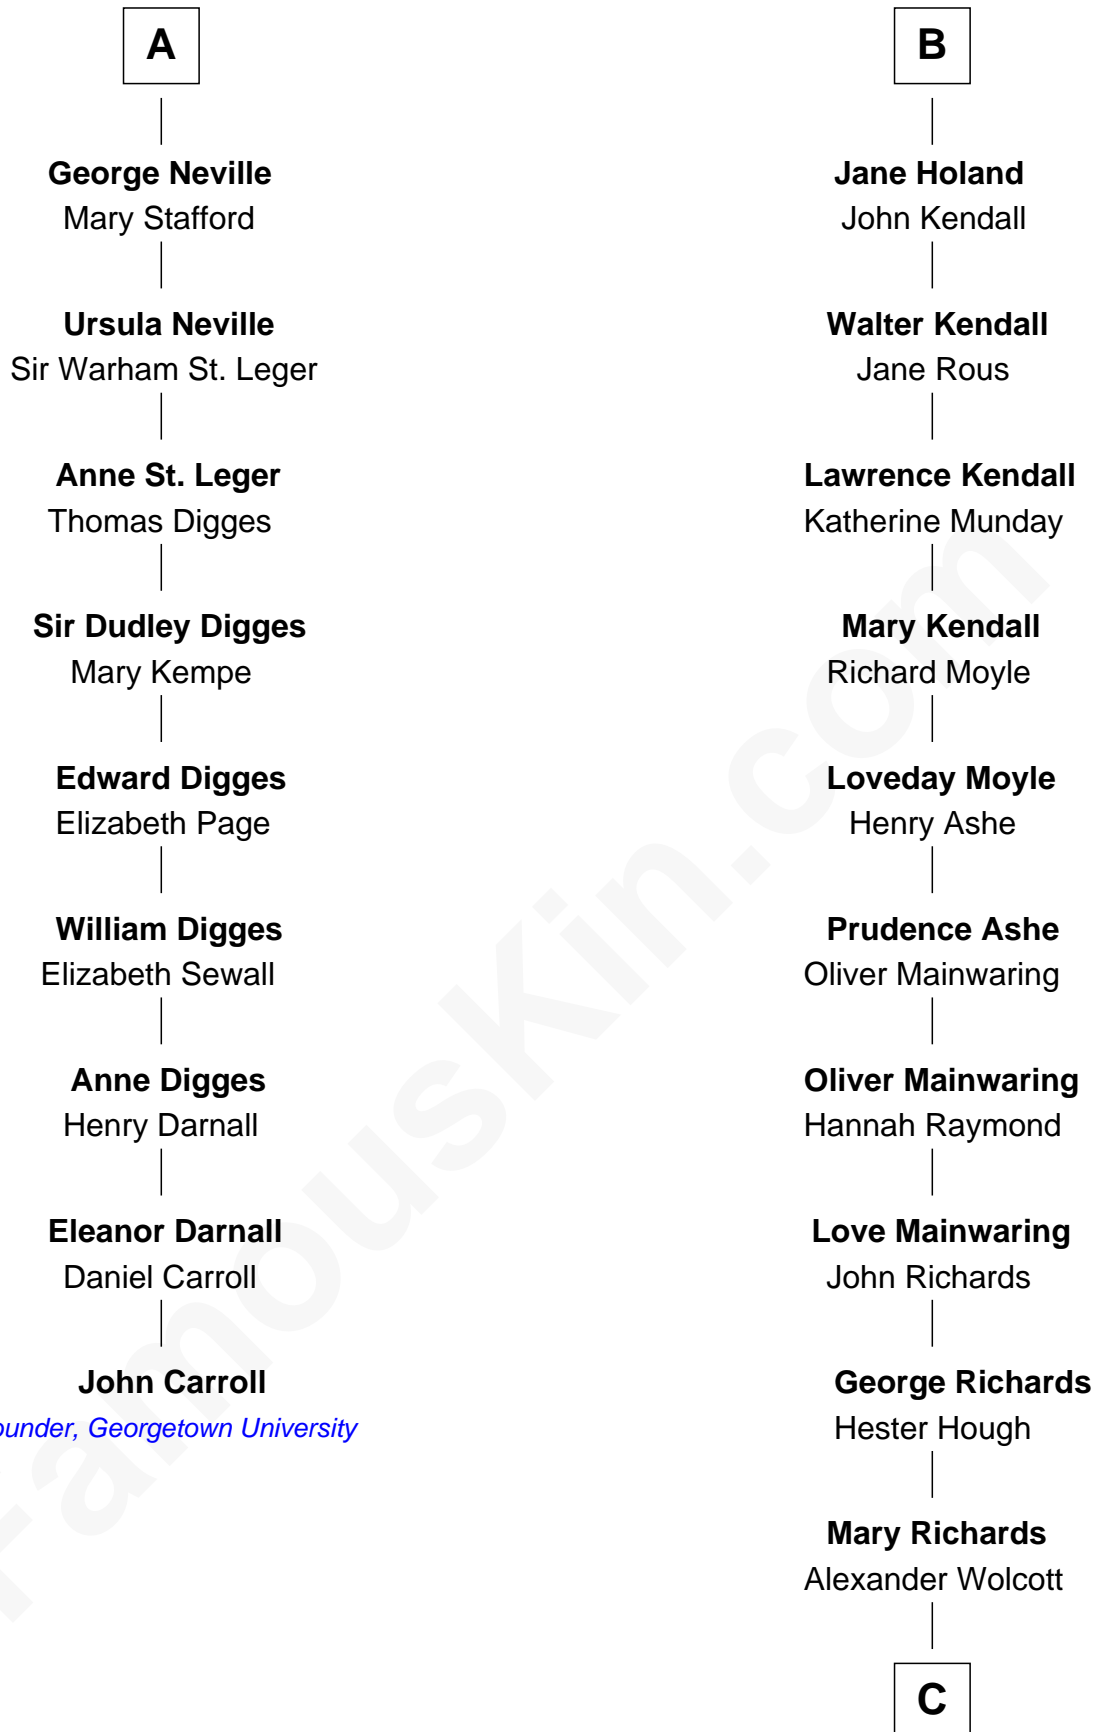

## Relationship Chart of

### John Carroll

Founder of Georgetown University

15th cousin 6 times removed of

### Juliette Gordon Low

Founder of the Girl Scouts

**C**

**Alexander Wolcott**

Frances Burbank

**Frances Wolcott**

Arthur William Magill

**Juliette Augusta Magill**