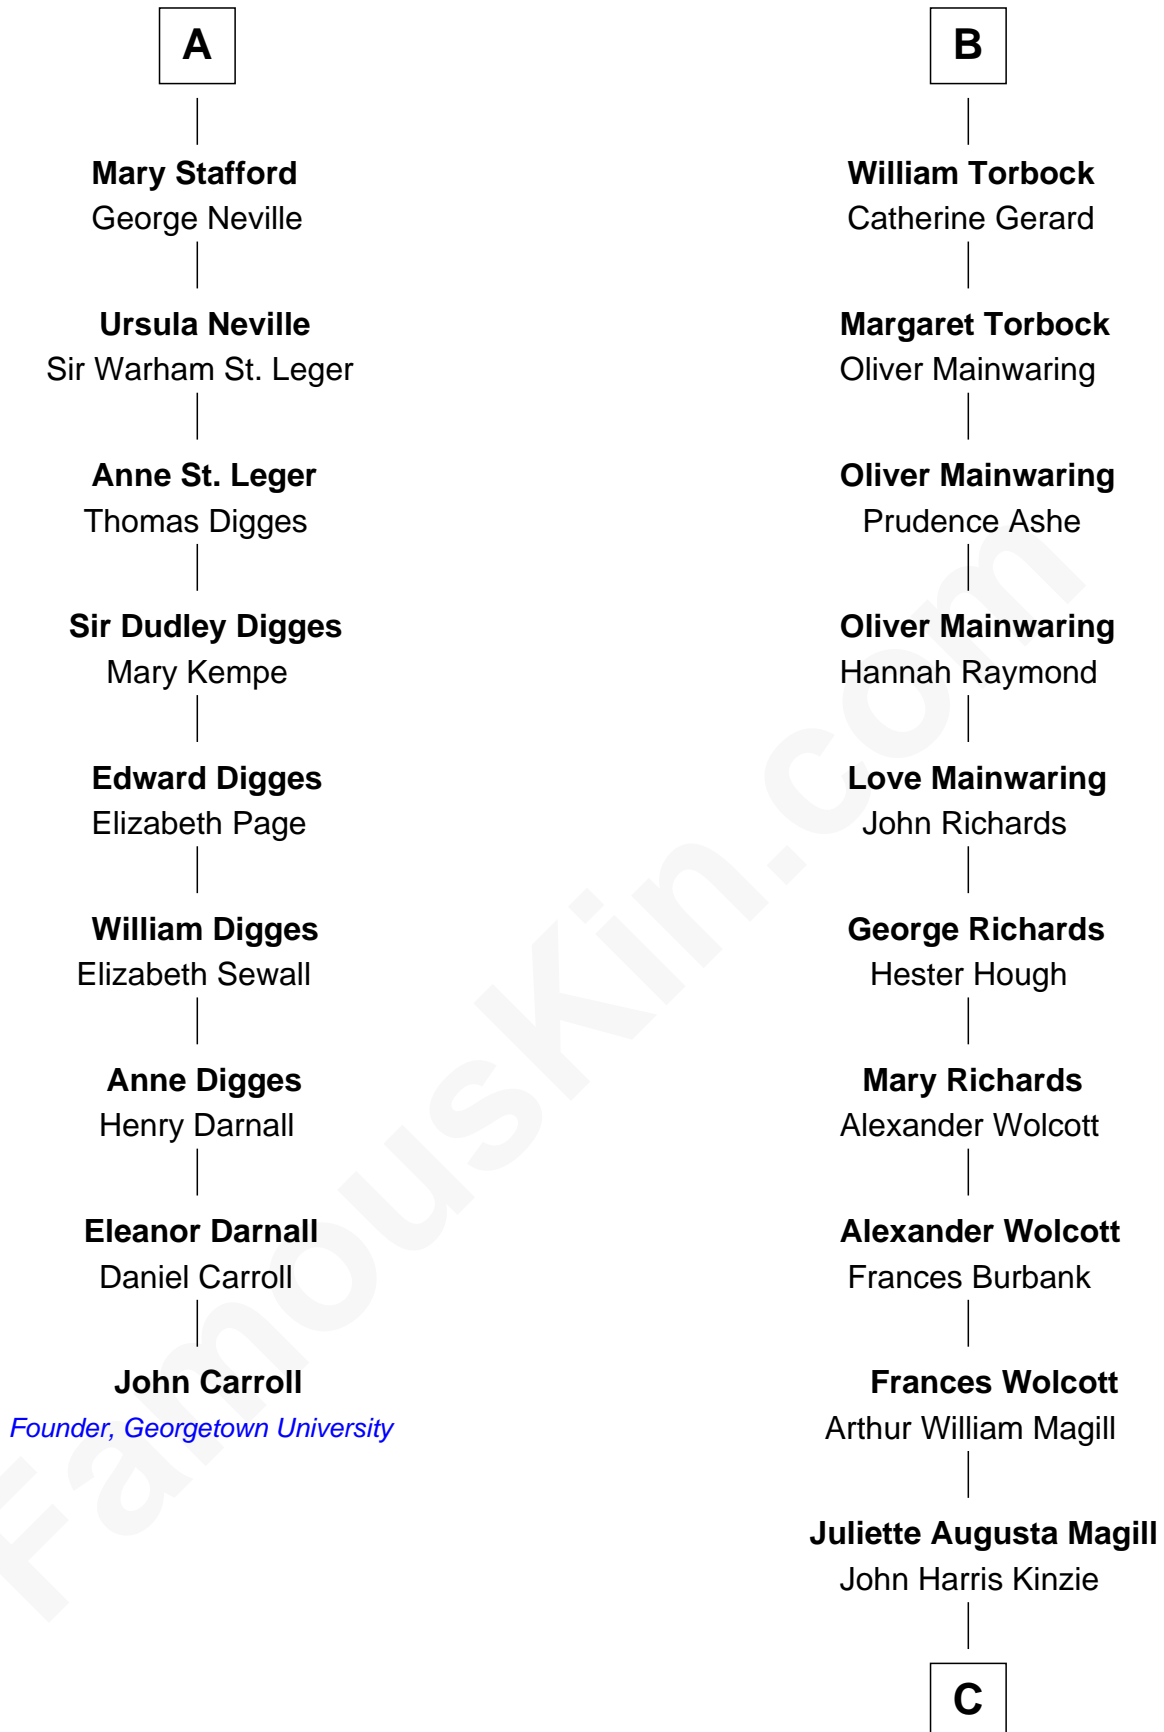

FamousKin.com

Relationship Chart of

John Carroll

Founder of Georgetown University

15th cousin 3 times removed of

Juliette Gordon Low

Founder of the Girl Scouts

Henry Plantagenet
Maud de Chaworth

Mary Plantagenet
Henry de Percy

Sir Henry Percy
Margaret de Neville

Sir Henry Percy
Elizabeth Mortimer

Sir Henry Percy
Eleanor Neville

Sir Henry Percy
Eleanor Poynings

Henry Percy
Maud Herbert

Eleanor Percy
Edward Stafford

A

Eleanor Plantagenet
Richard Fitzalan

Sir Richard Fitzalan
Elizabeth de Bohun

Elizabeth Fitzalan
Sir Robert Goushill

Joan Goushill
Sir Thomas Stanley

Sir John Stanley
Elizabeth Weever

Margery Stanley
Sir William Torbock

Thomas Torbock
Elizabeth Moore

B

C

Eleanor Lytle Kinzie
William Washington Gordon

Juliette Gordon Low
Founder of the Girl Scouts

FamousKin.com