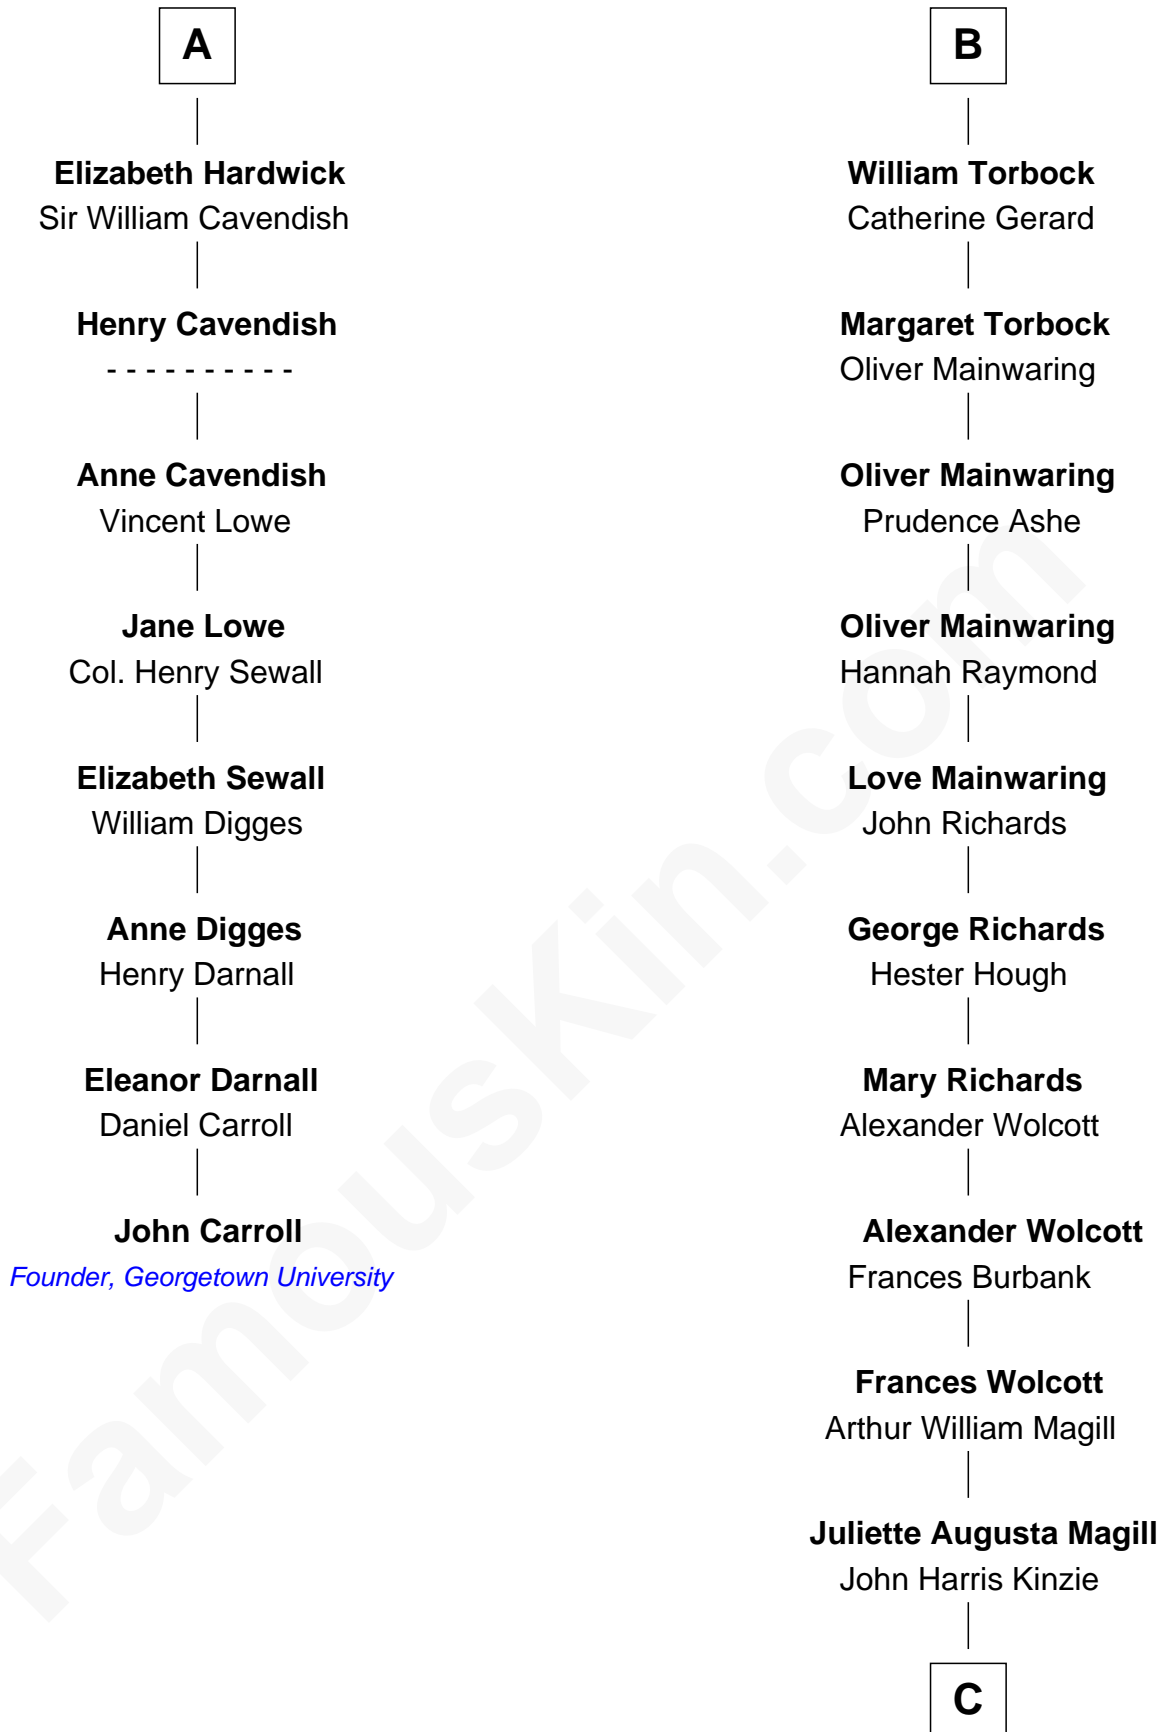

FamousKin.com

Relationship Chart of

John Carroll

Founder of Georgetown University

14th cousin 4 times removed of

Juliette Gordon Low

Founder of the Girl Scouts

Edmund Fitzalan

Alice de Warenne

C

Eleanor Lytle Kinzie
William Washington Gordon

Juliette Gordon Low
Founder of the Girl Scouts

FamousKin.com