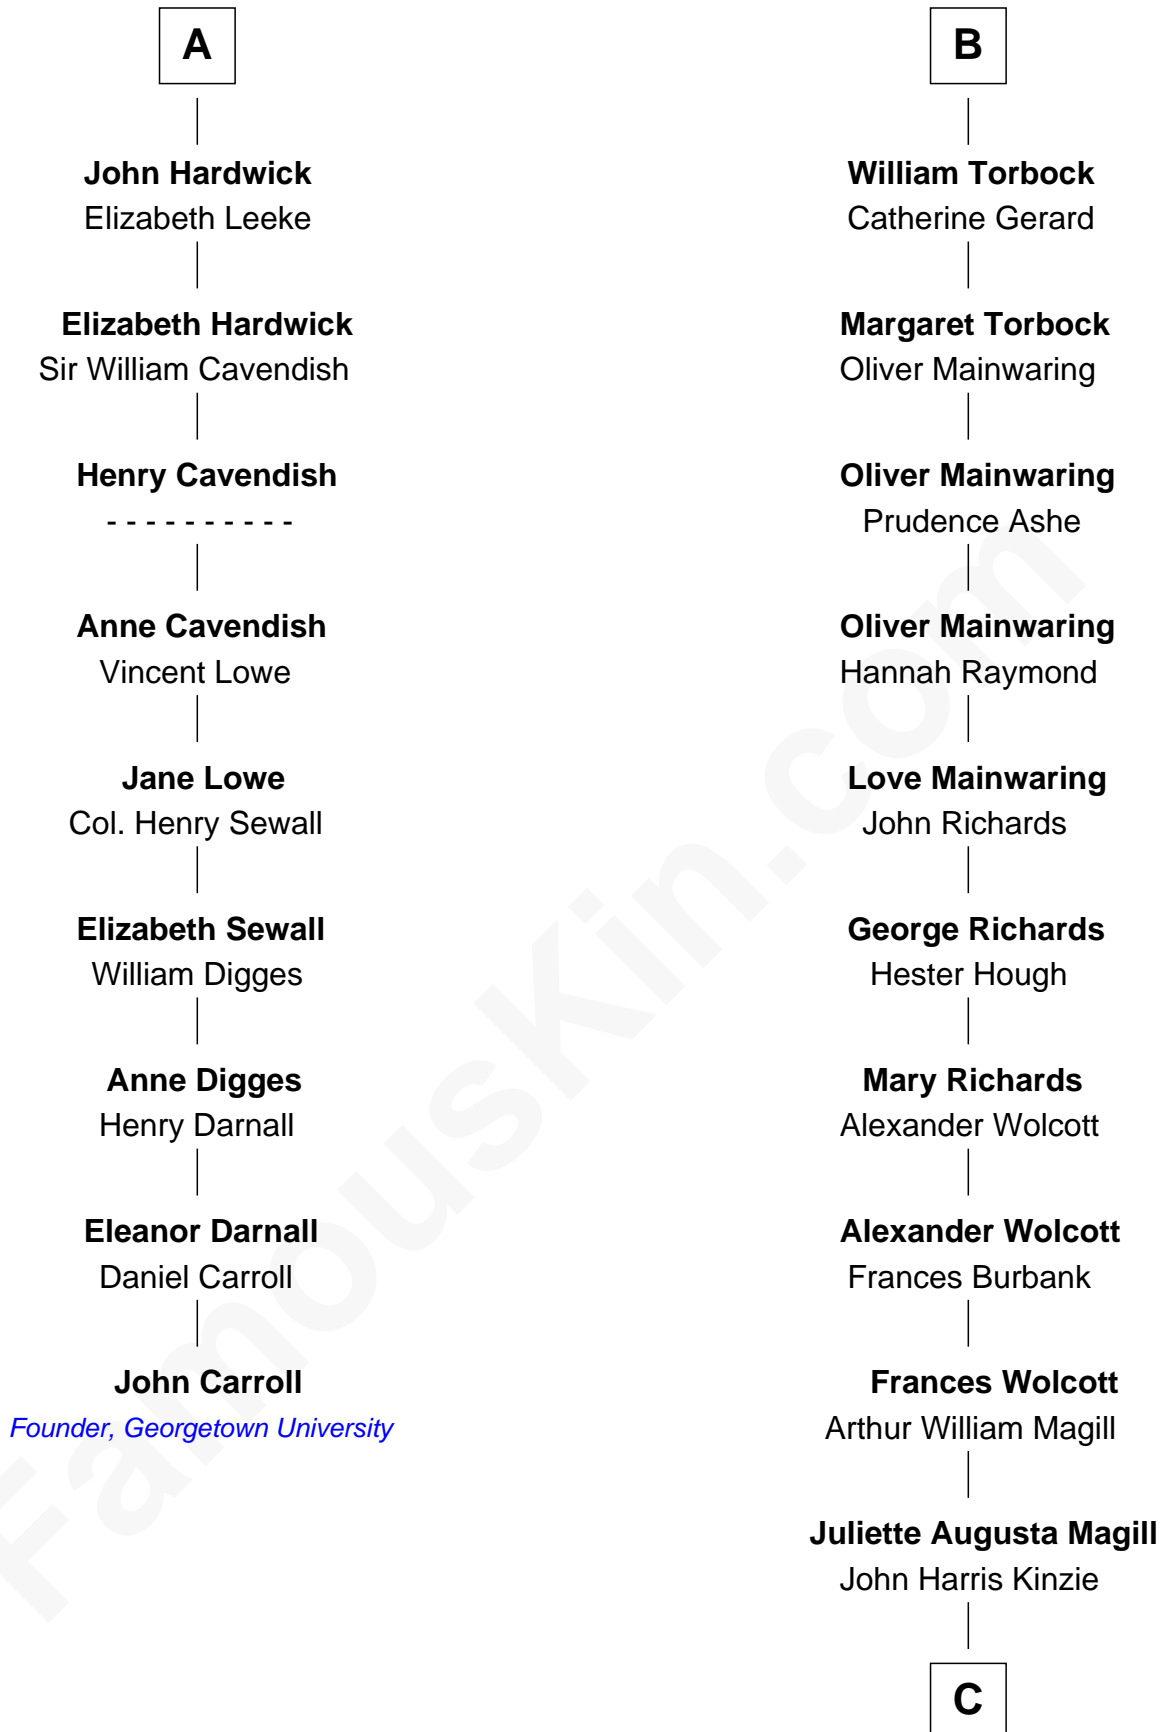

FamousKin.com

Relationship Chart of

John Carroll

Founder of Georgetown University

15th cousin 3 times removed of

Juliette Gordon Low

Founder of the Girl Scouts

Humphrey de Bohun

Elizabeth Plantagenet

Eleanor de Bohun

Sir James le Boteler

Pernel le Boteler

Sir Gilbert Talbot

Sir Richard Talbot

Ankaret le Strange

Mary Talbot

Sir John Stanley

Elizabeth Weever

Margery Stanley

Sir William Torbock

Thomas Torbock

Elizabeth Moore

B

C

Eleanor Lytle Kinzie
William Washington Gordon

Juliette Gordon Low
Founder of the Girl Scouts

FamousKin.com