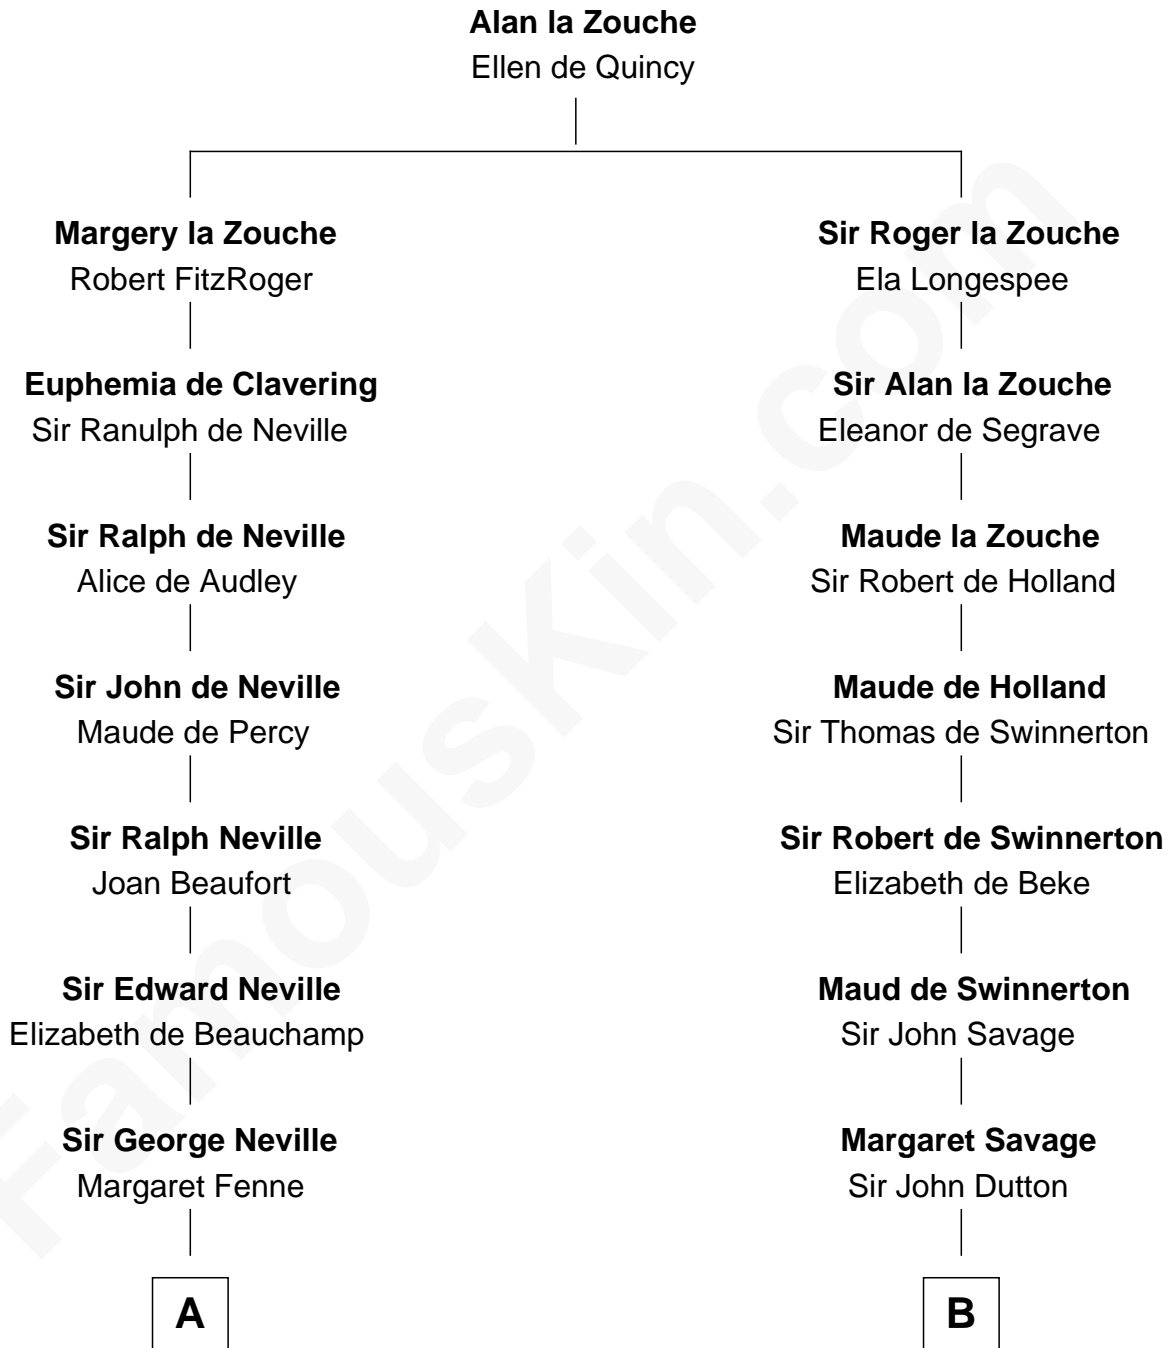

FamousKin.com

Relationship Chart of

John Carroll

Founder of Georgetown University

15th cousin 5 times removed of

Stephen A. Douglas

Participated in Lincoln-Douglas Debates

C