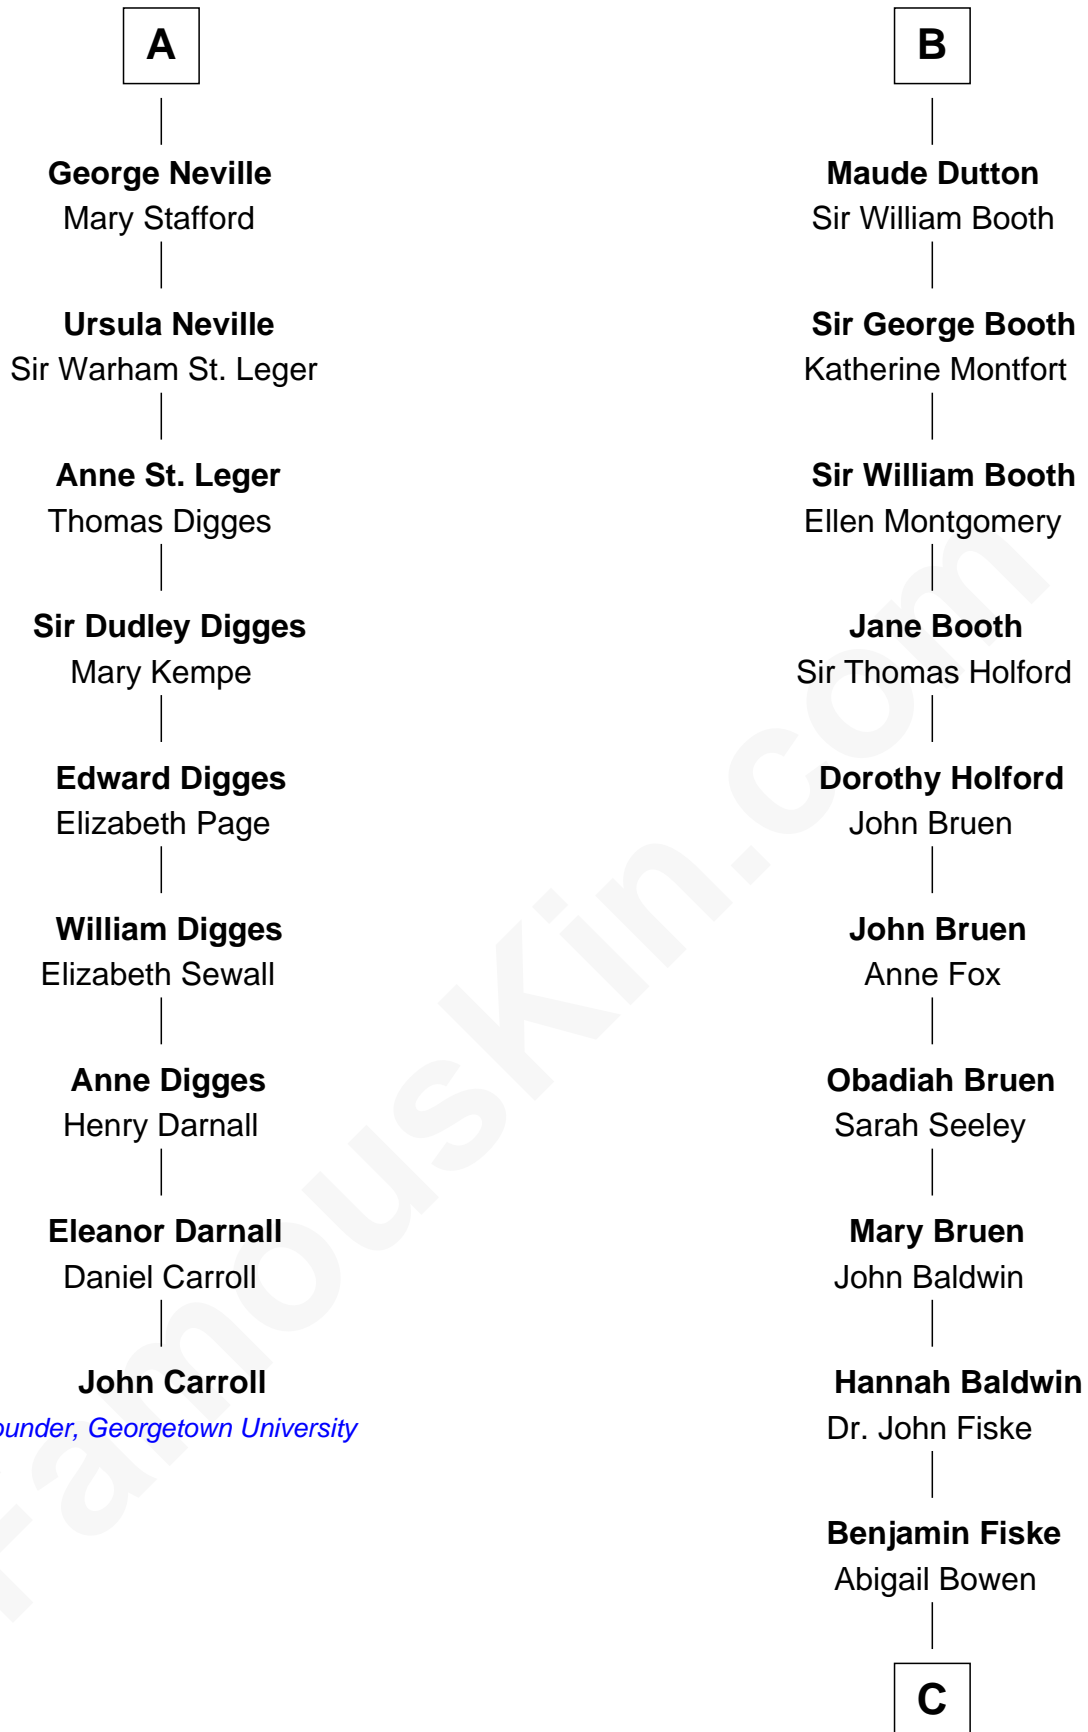

FamousKin.com

Relationship Chart of

John Carroll

Founder of Georgetown University

15th cousin 5 times removed of

Stephen A. Douglas

Participated in Lincoln-Douglas Debates

C