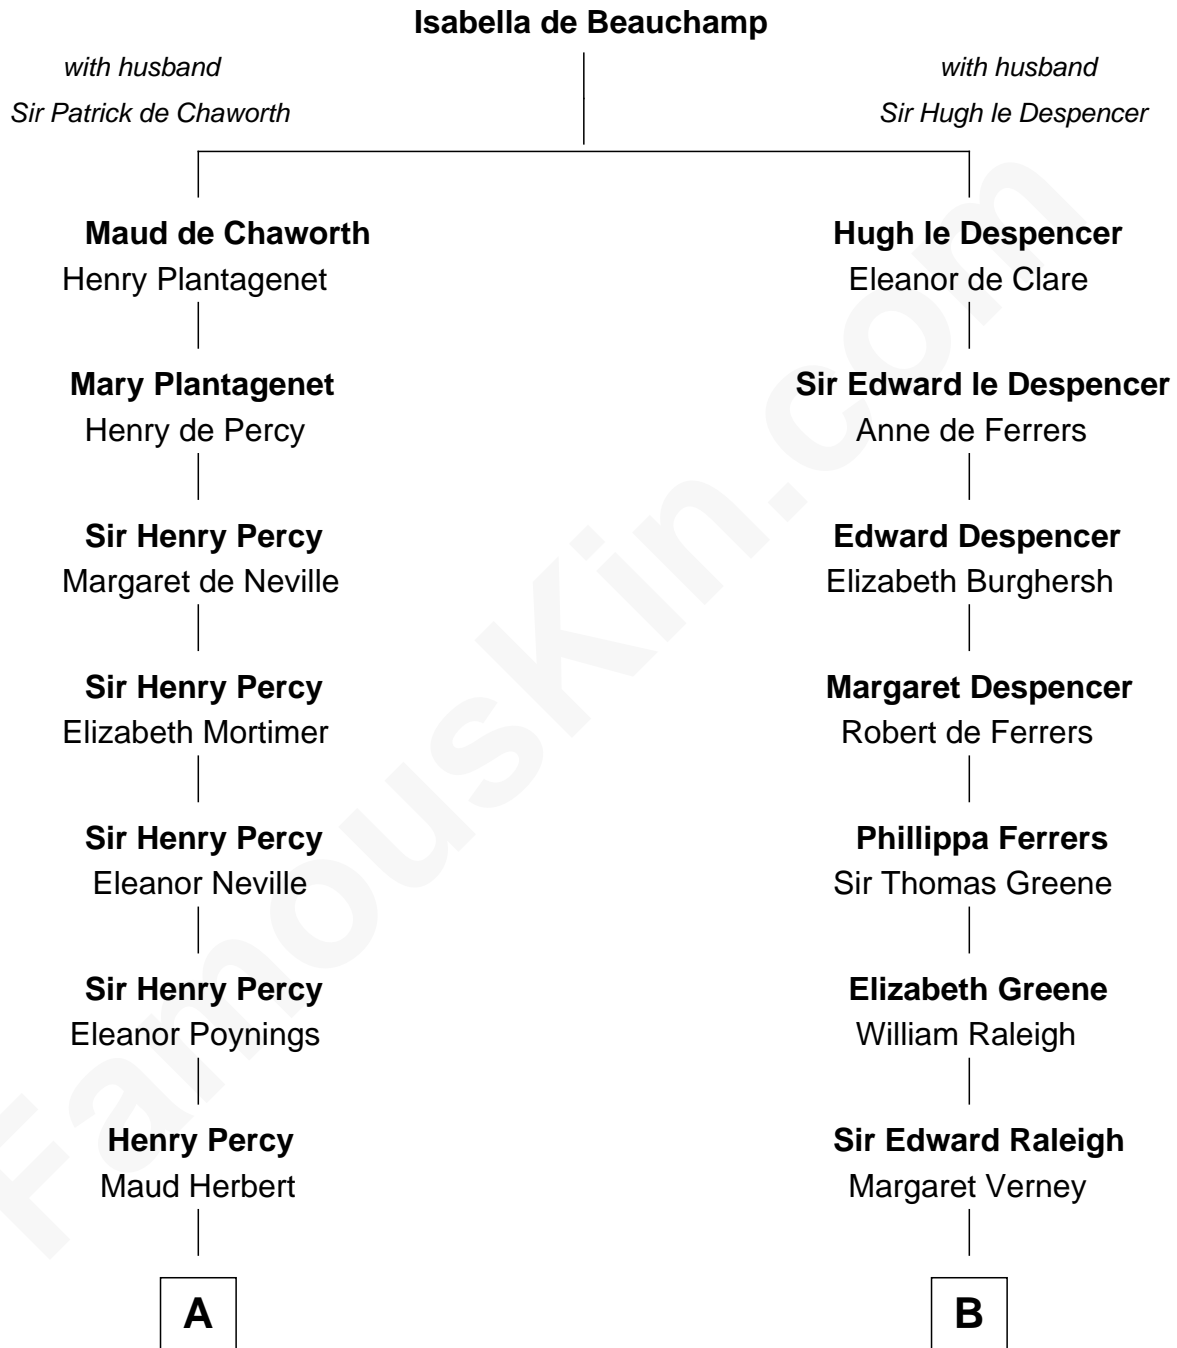

FamousKin.com

Relationship Chart of

John Carroll

Founder of Georgetown University

16th cousin 3 times removed of

Stephen A. Douglas

Participated in Lincoln-Douglas Debates