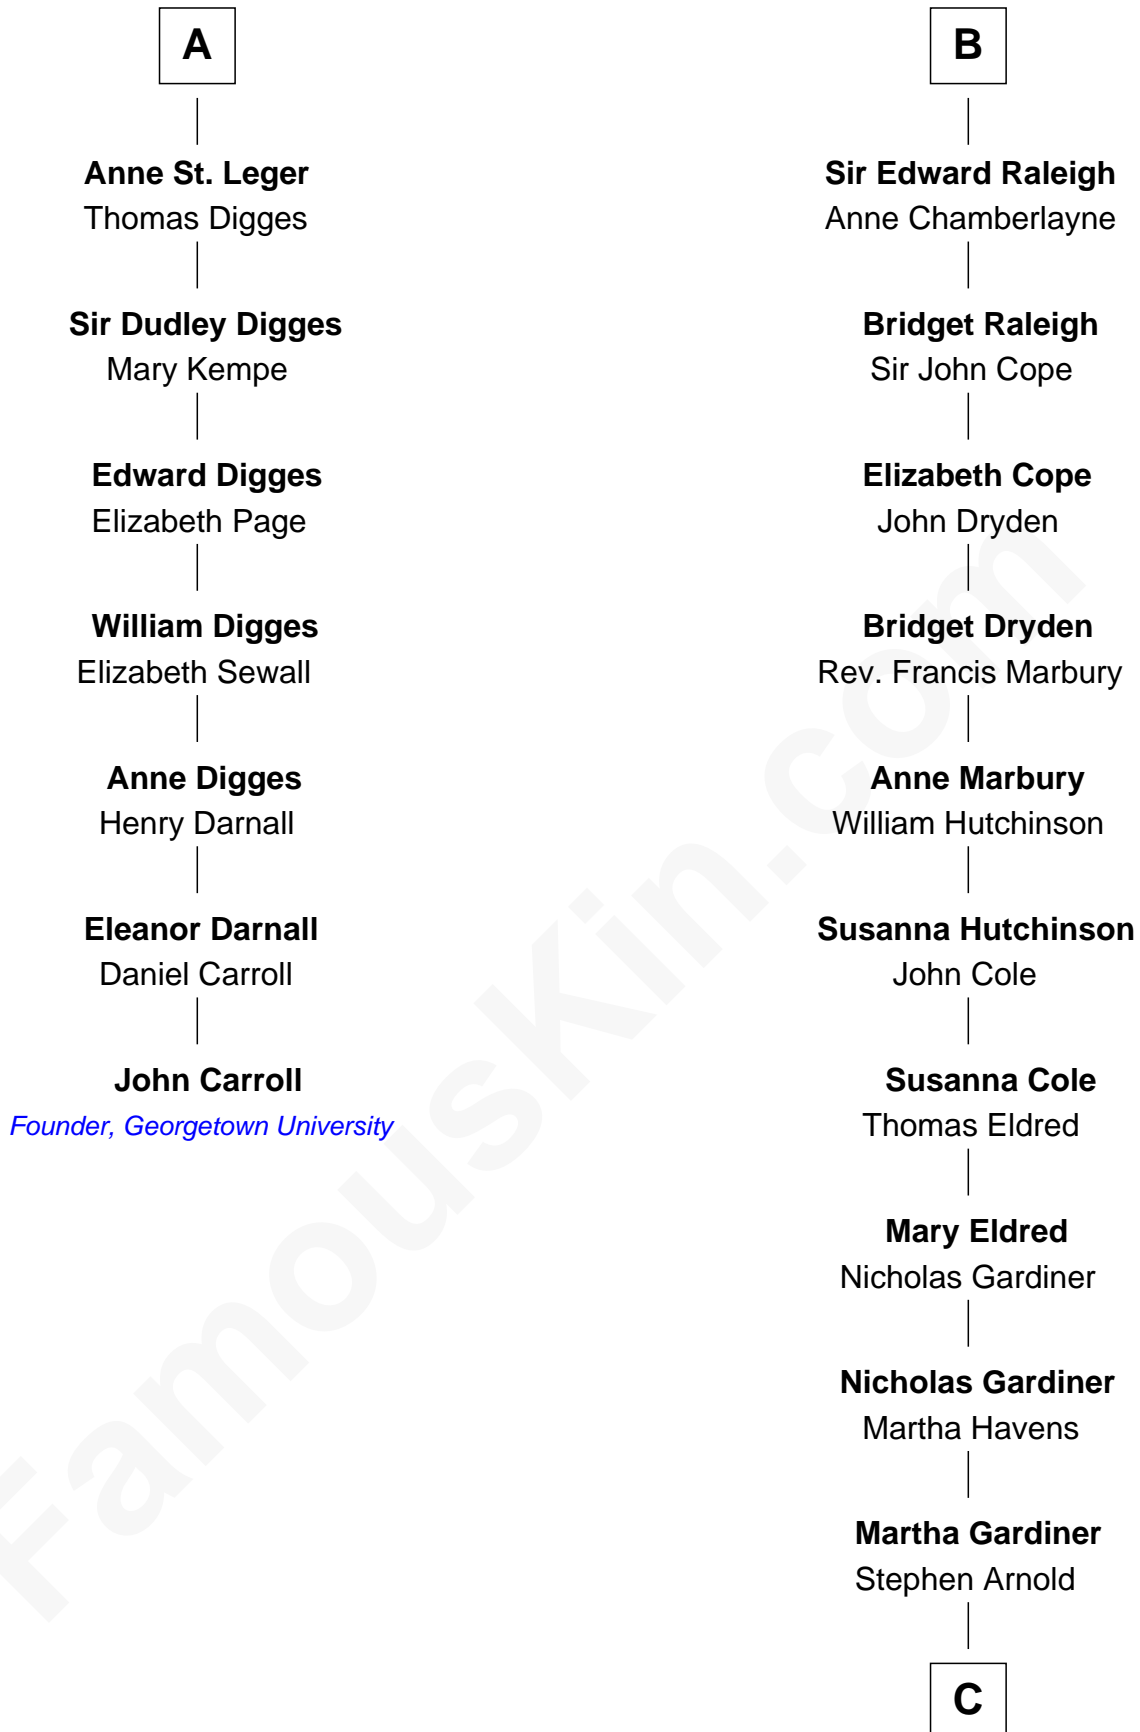

## Relationship Chart of

### John Carroll

Founder of Georgetown University

13th cousin 6 times removed of

### Stephen A. Douglas

Participated in Lincoln-Douglas Debates

**Sir Hugh I de Audley**

Iseult de Mortimer

**C**

**Martha Arnold**  
Benajah Douglass

**Dr. Stephen Arnold Douglass**  
Sarah Fiske

**Stephen A. Douglas**  
*[The Lincoln-Douglas Debates](#)*

FamousKin.com