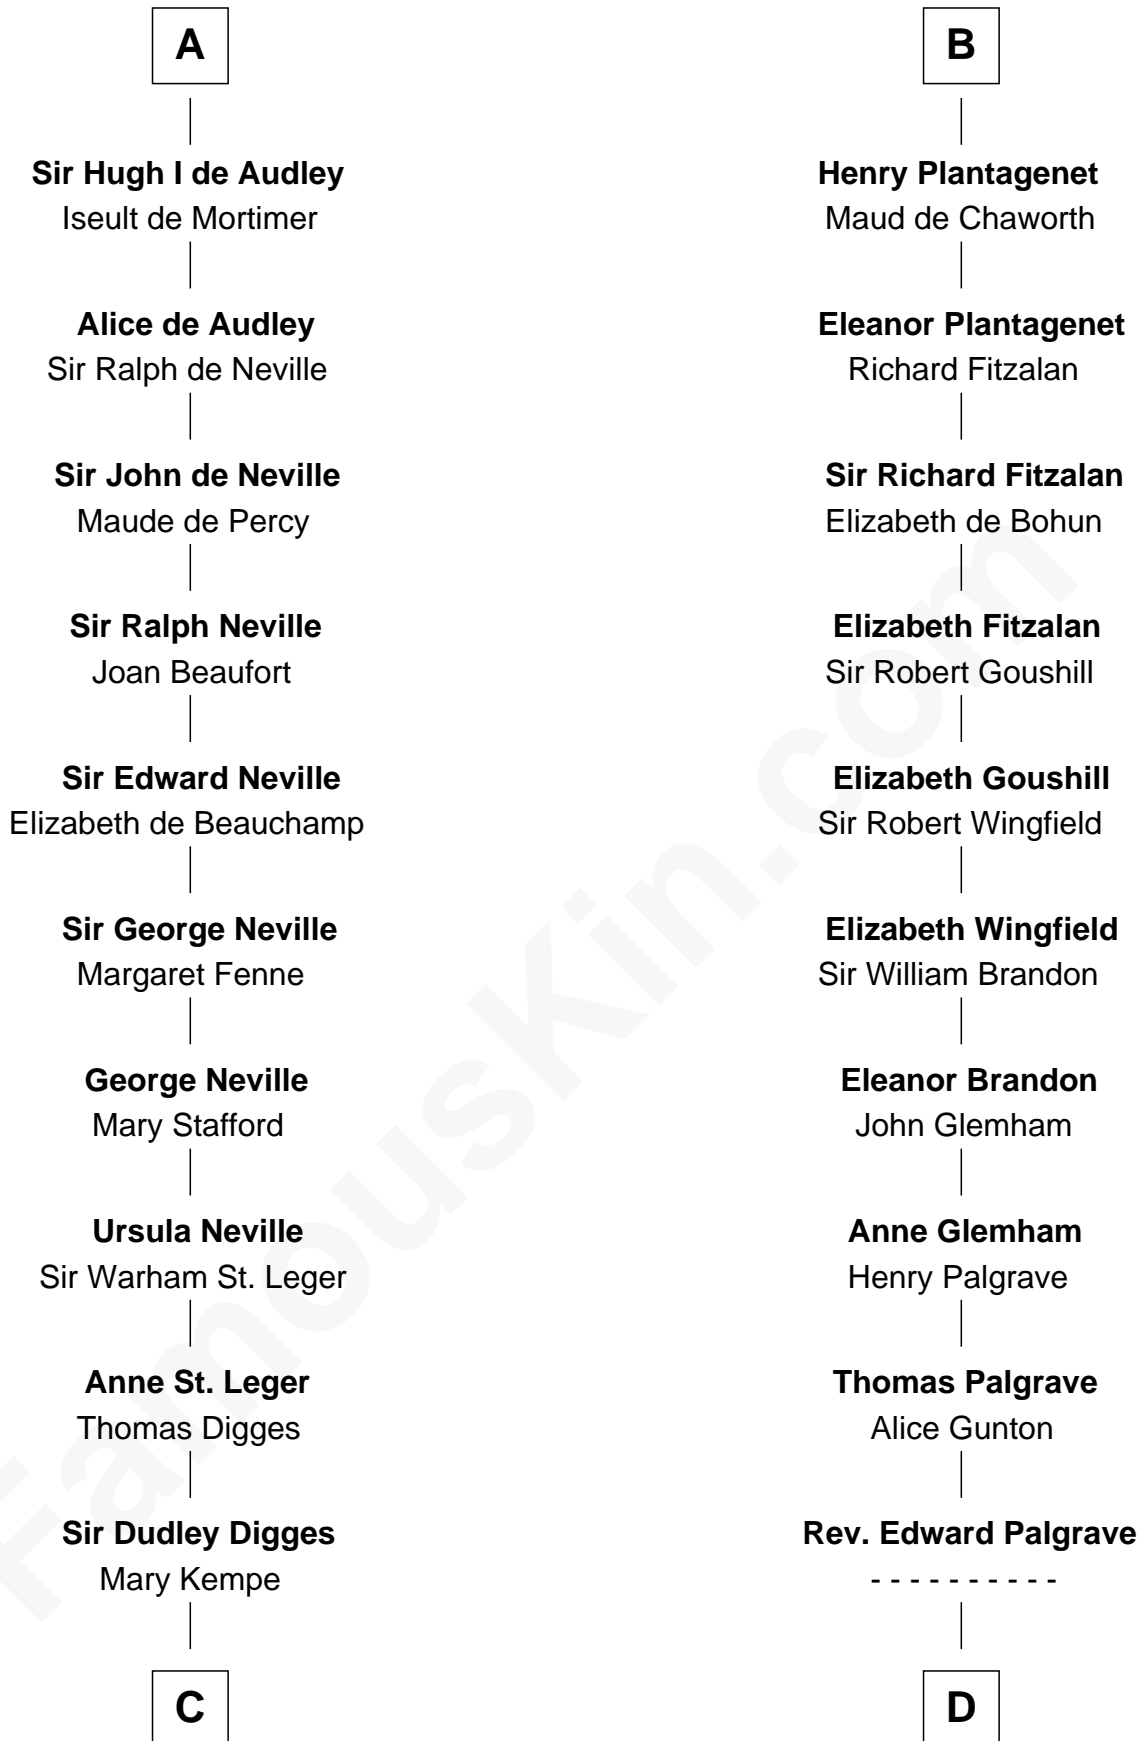

FamousKin.com Relationship Chart of

John Carroll

Founder of Georgetown University

21st cousin of

Roger Sherman

Signer of the Declaration of Independence

C

Edward Digges
Elizabeth Page

William Digges
Elizabeth Sewall

Anne Digges
Henry Darnall

Eleanor Darnall
Daniel Carroll

John Carroll

Founder, Georgetown University

D

Dr. Richard Palgrave
Anna - - - - -

Mary Palgrave
Roger Wellington