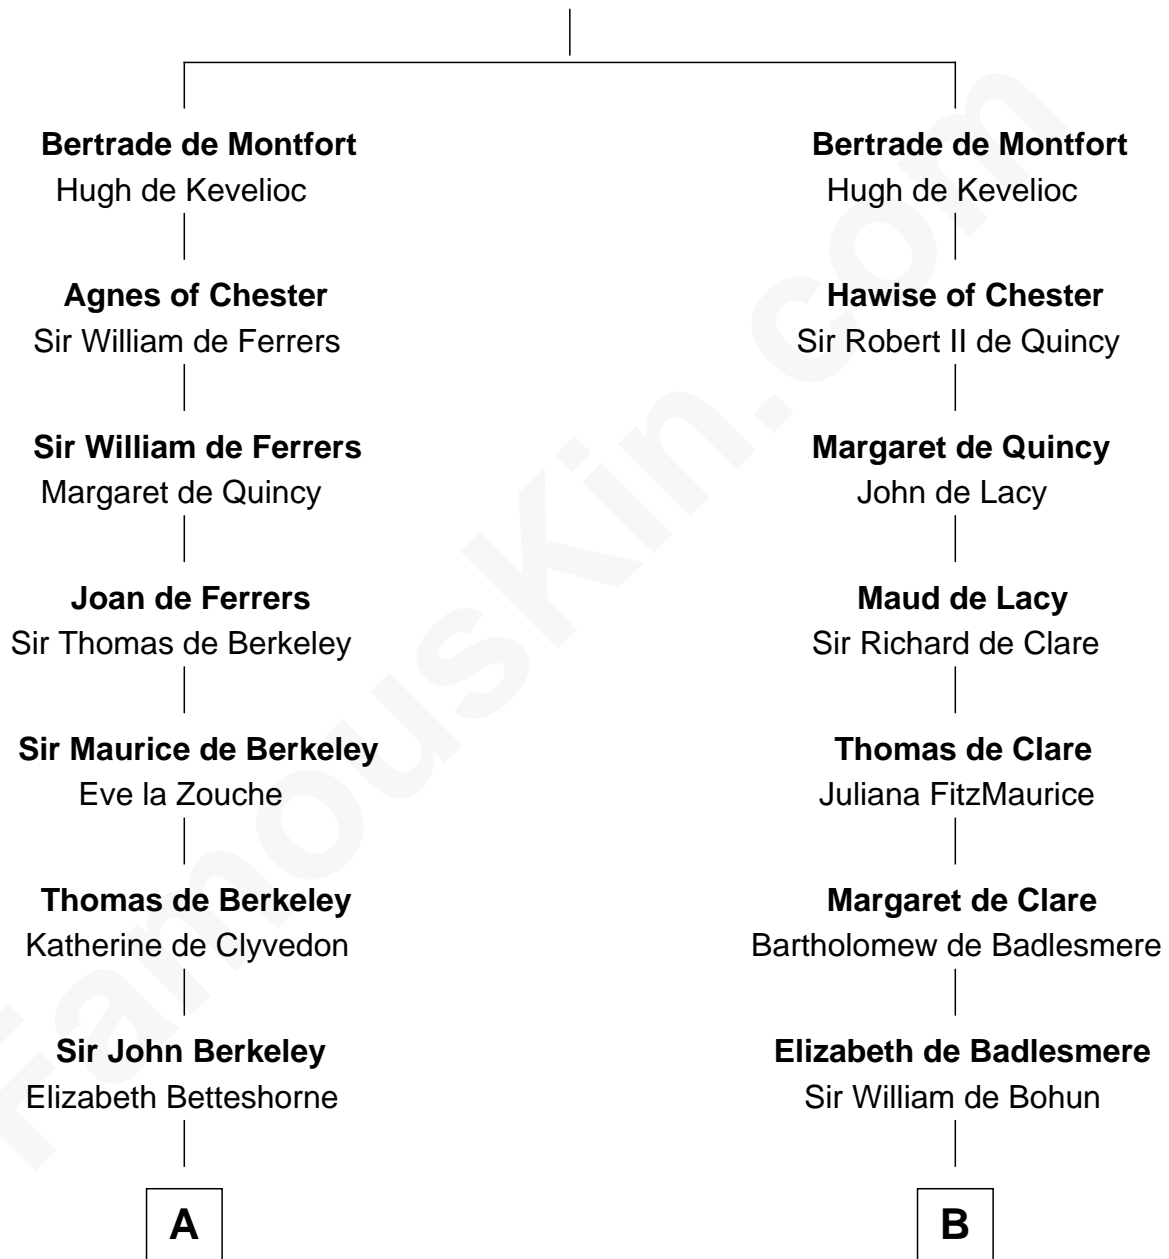

FamousKin.com Relationship Chart of

John Carroll

Founder of Georgetown University

19th cousin of

Roger Sherman

Signer of the Declaration of Independence

Simon III de Montfort

Maud - - - - -

C

Anne Digges

Henry Darnall

Eleanor Darnall

Daniel Carroll

John Carroll

Founder, Georgetown University

D

Benjamin Wellington

Elizabeth Sweetman

Mehetable Wellington

William Sherman

Roger Sherman

Signer of Declaration of Independence

FamousKin.com