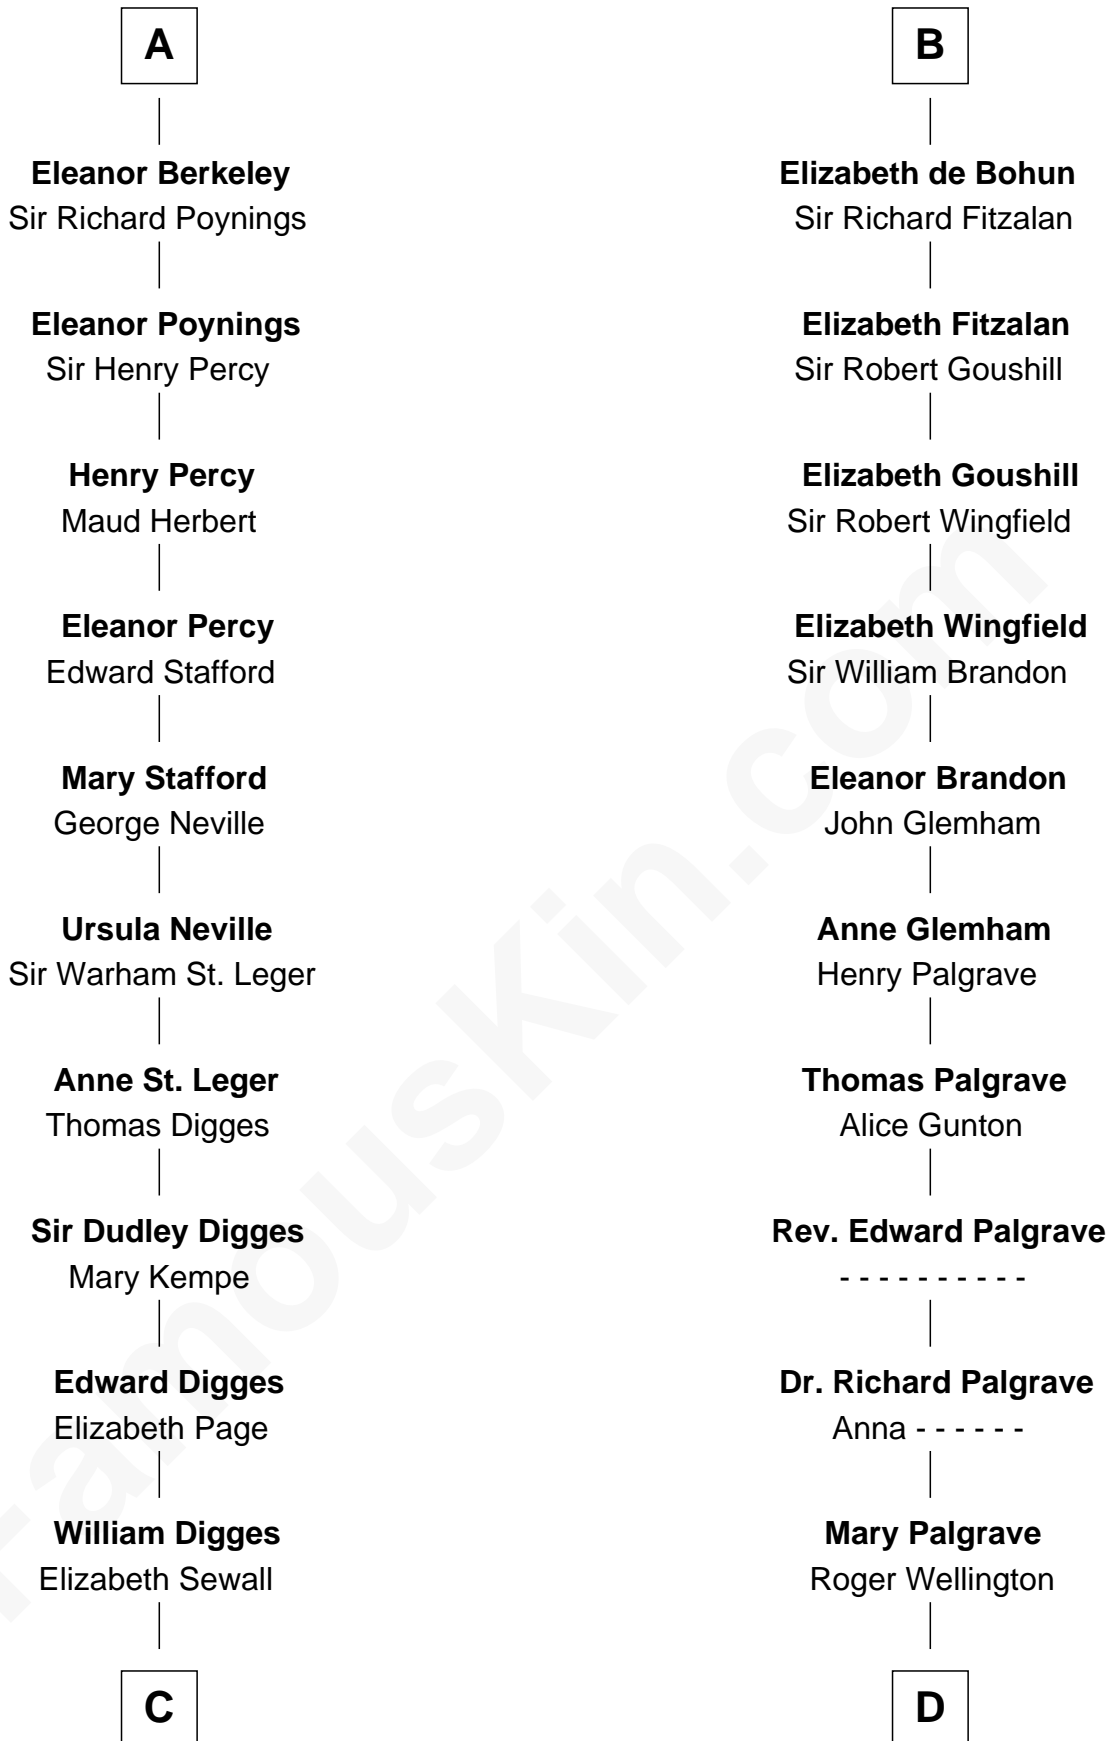

FamousKin.com Relationship Chart of

John Carroll

Founder of Georgetown University

19th cousin of

Roger Sherman

Signer of the Declaration of Independence

Simon III de Montfort

Maud - - - - -

C

Anne Digges

Henry Darnall

Eleanor Darnall

Daniel Carroll

John Carroll

Founder, Georgetown University

D