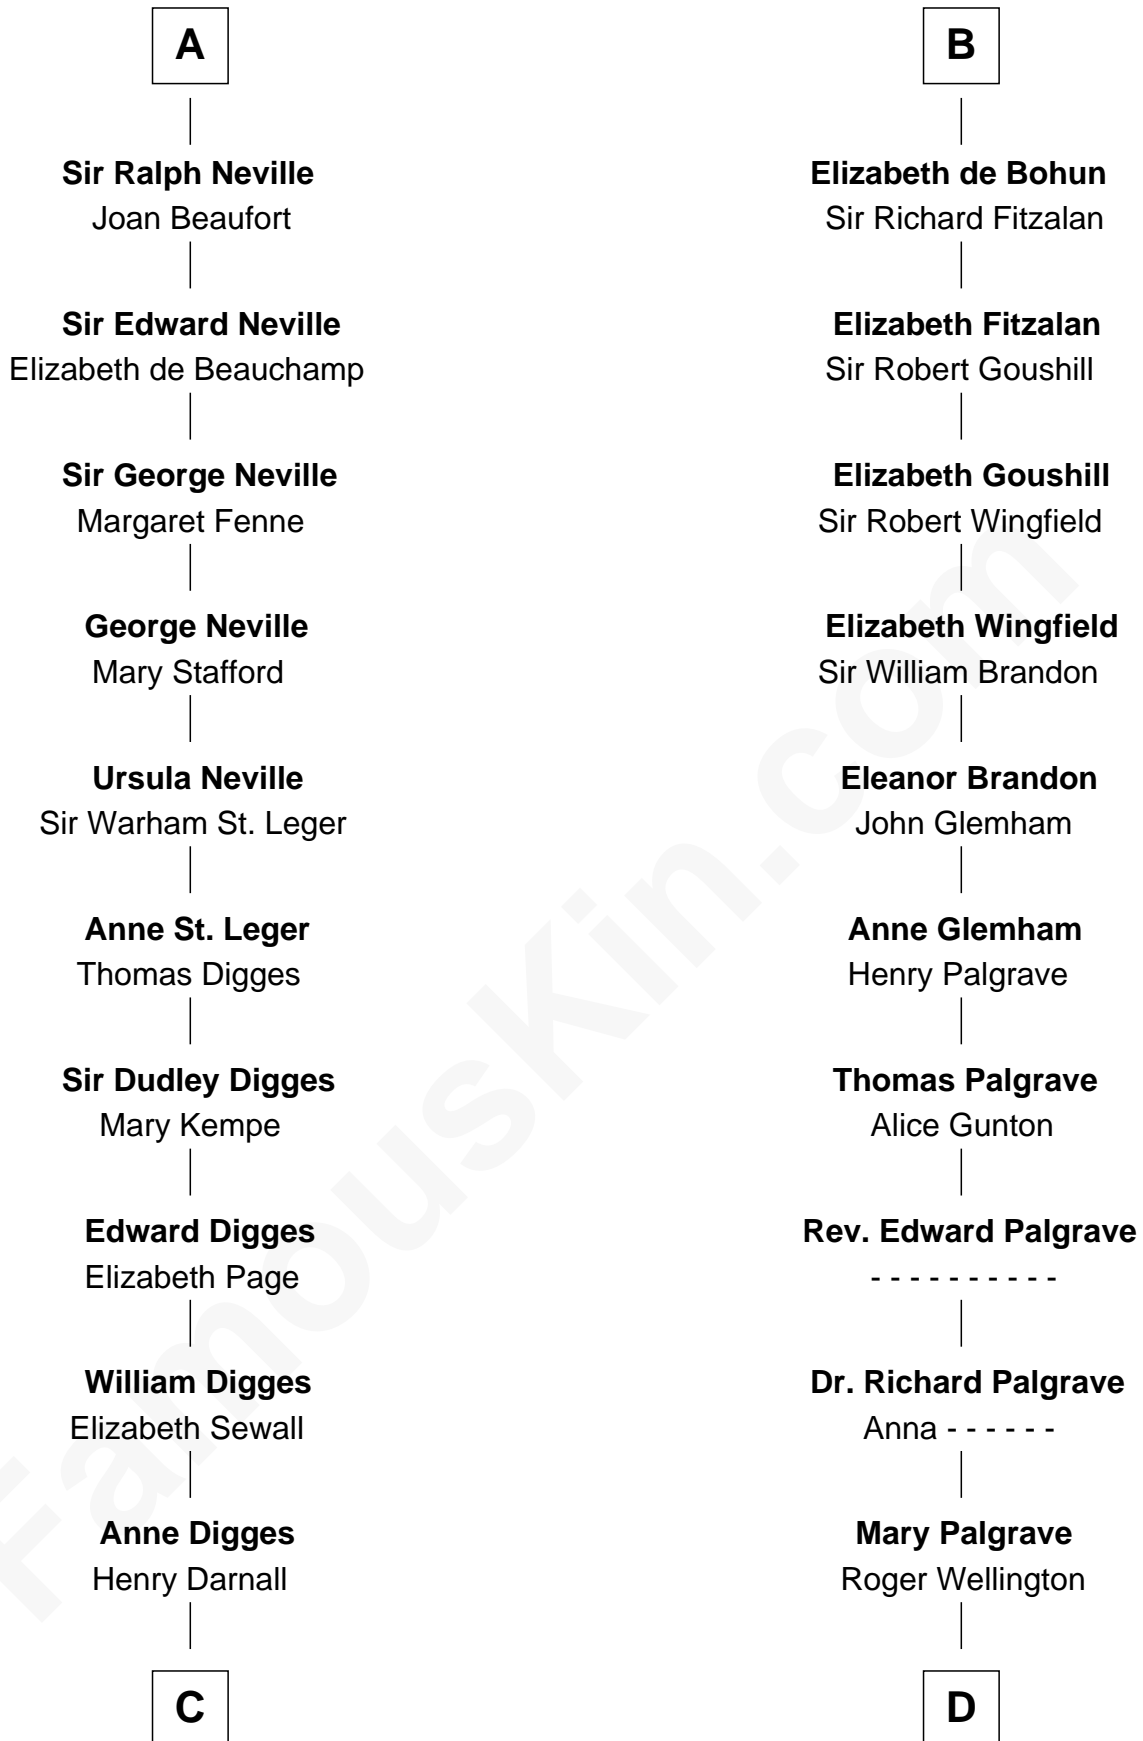

FamousKin.com

Relationship Chart of

John Carroll

Founder of Georgetown University

18th cousin 1 time removed of

Roger Sherman

Signer of the Declaration of Independence

C

Eleanor Darnall

Daniel Carroll

John Carroll

Founder, Georgetown University

D

Benjamin Wellington

Elizabeth Sweetman

Mehetable Wellington