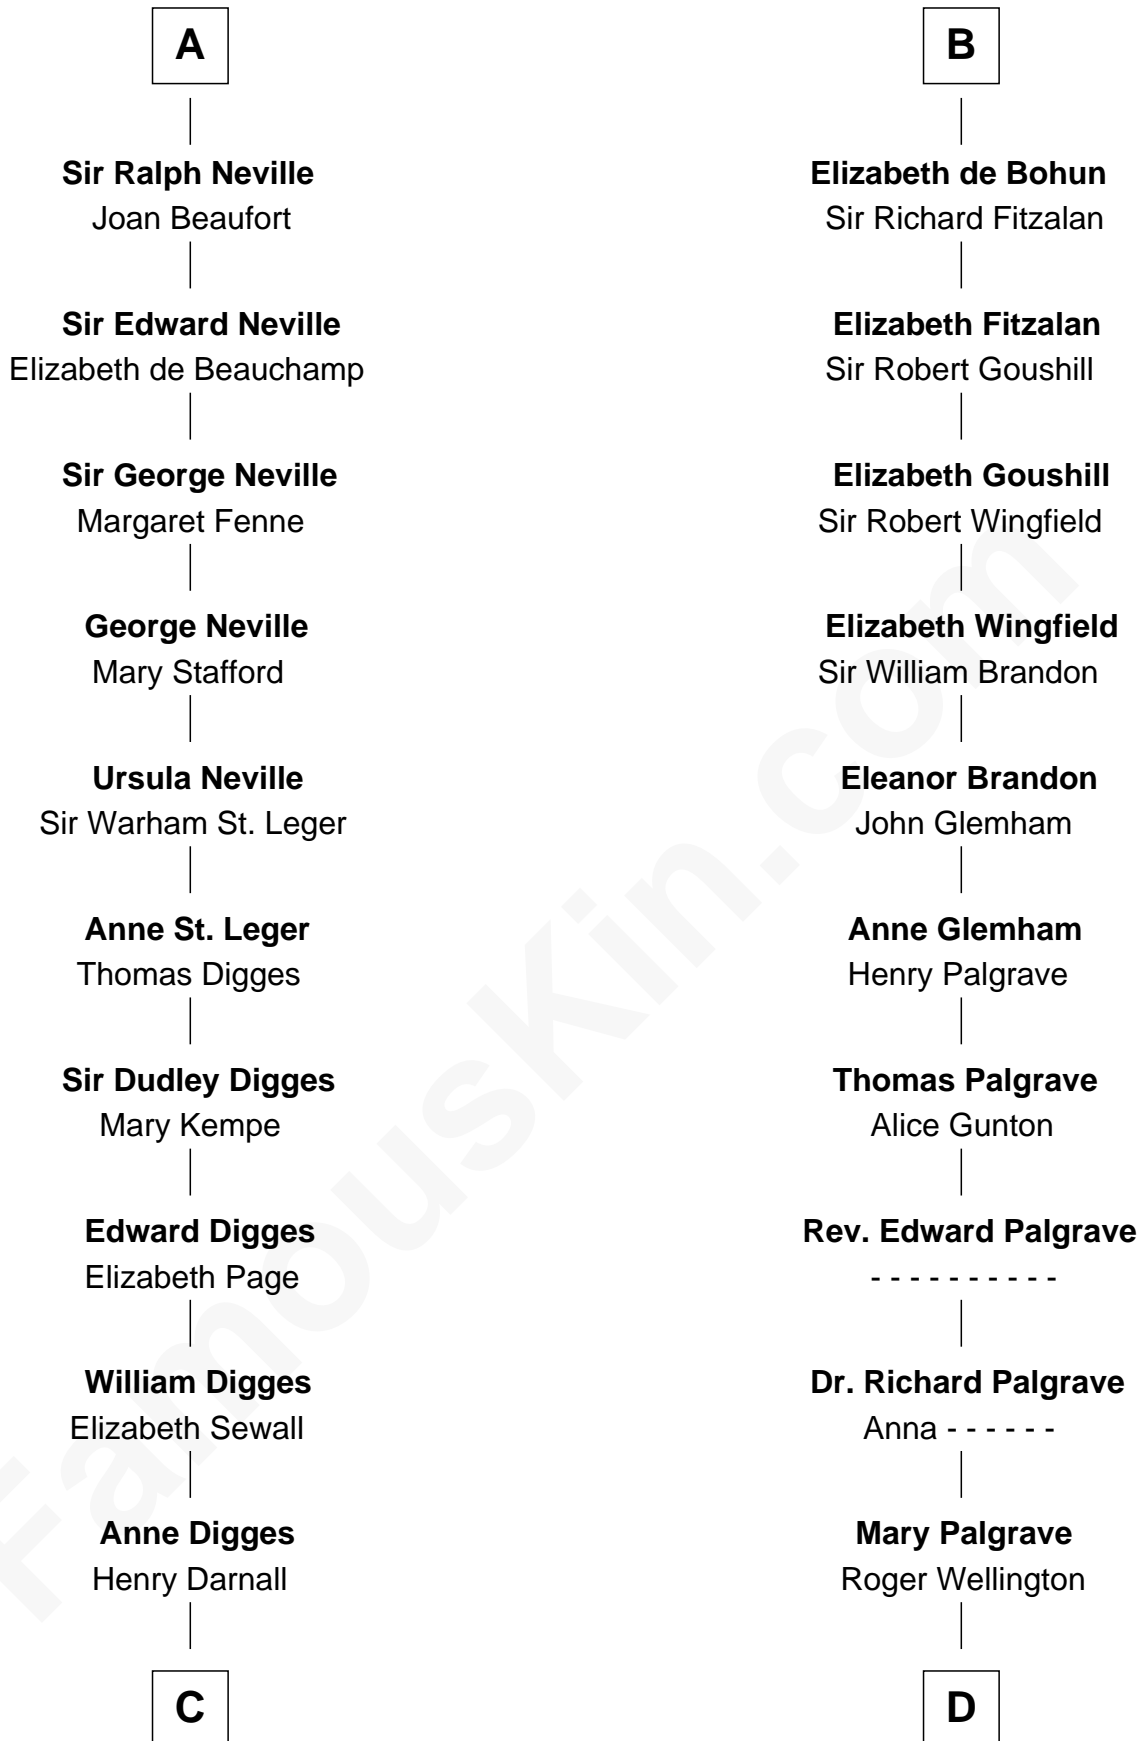

FamousKin.com

Relationship Chart of

John Carroll

Founder of Georgetown University

18th cousin 1 time removed of

Roger Sherman

Signer of the Declaration of Independence

C

Eleanor Darnall

Daniel Carroll

John Carroll

Founder, Georgetown University

D

Benjamin Wellington

Elizabeth Sweetman

Mehetable Wellington