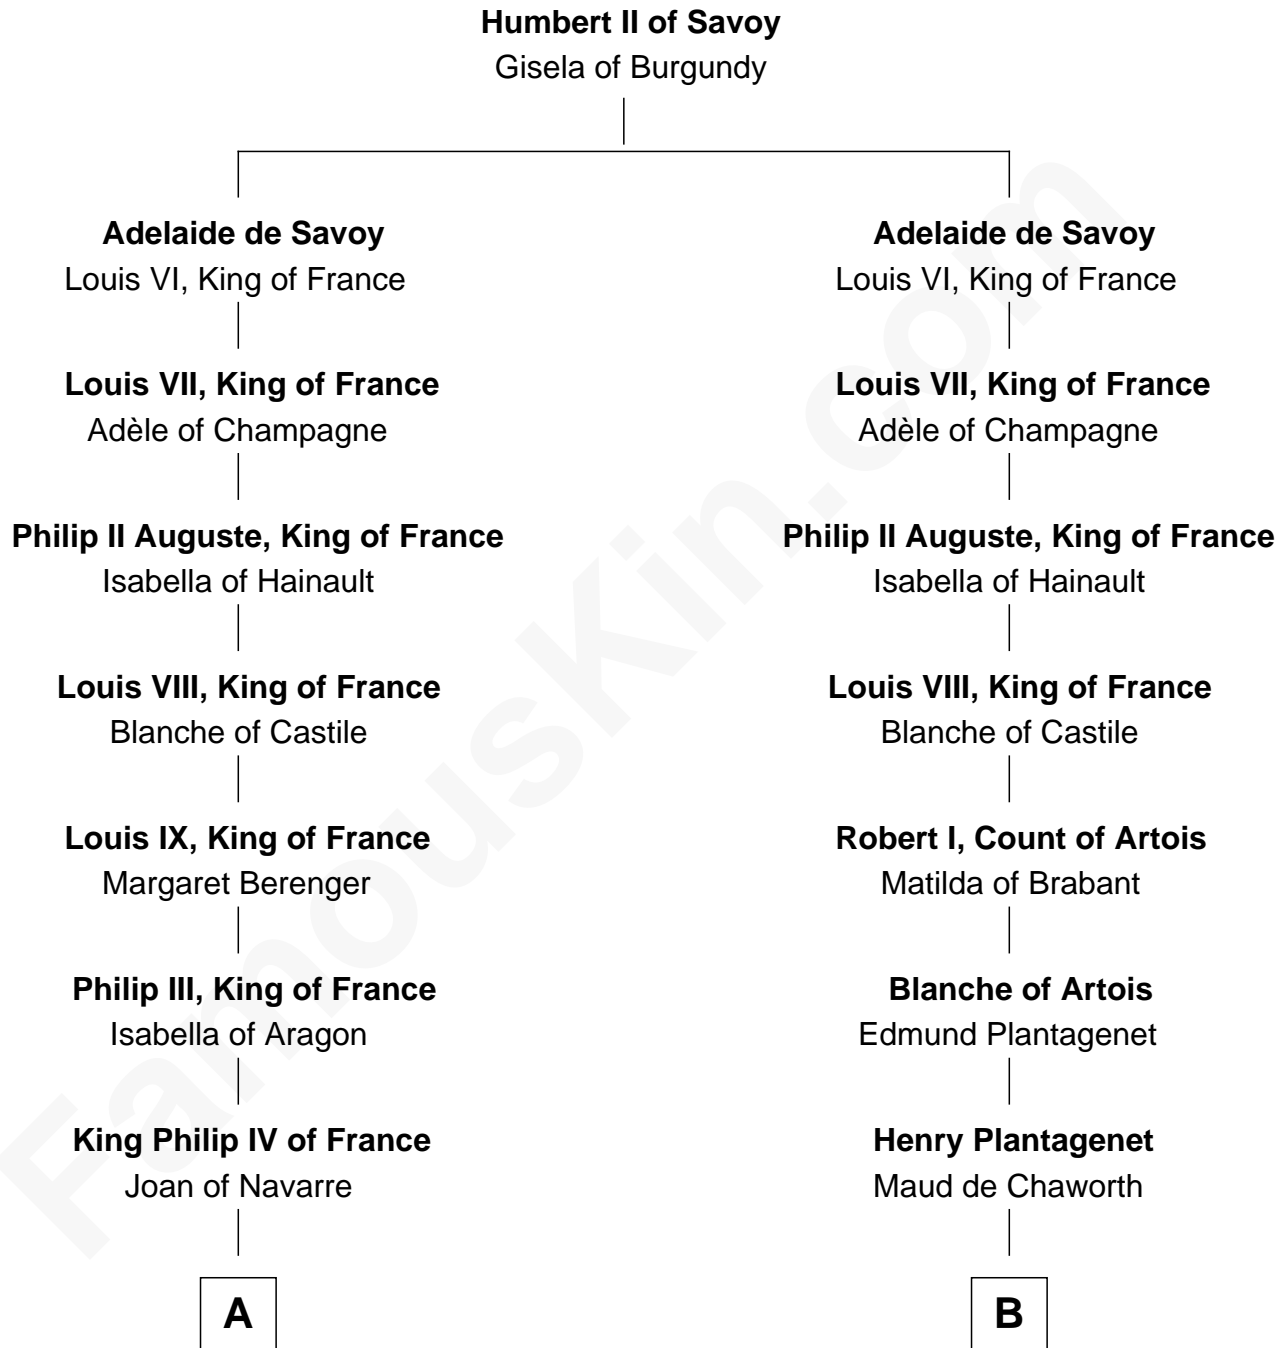

FamousKin.com

Relationship Chart of

John Carroll

Founder of Georgetown University

20th cousin 1 time removed of

Roger Sherman

Signer of the Declaration of Independence

C

Edward Digges
Elizabeth Page

William Digges
Elizabeth Sewall

Anne Digges
Henry Darnall

Eleanor Darnall
Daniel Carroll

John Carroll
Founder, Georgetown University

D

Mary Palgrave
Roger Wellington

Benjamin Wellington
Elizabeth Sweetman

Mehetable Wellington
William Sherman

Roger Sherman
Signer of Declaration of Independence