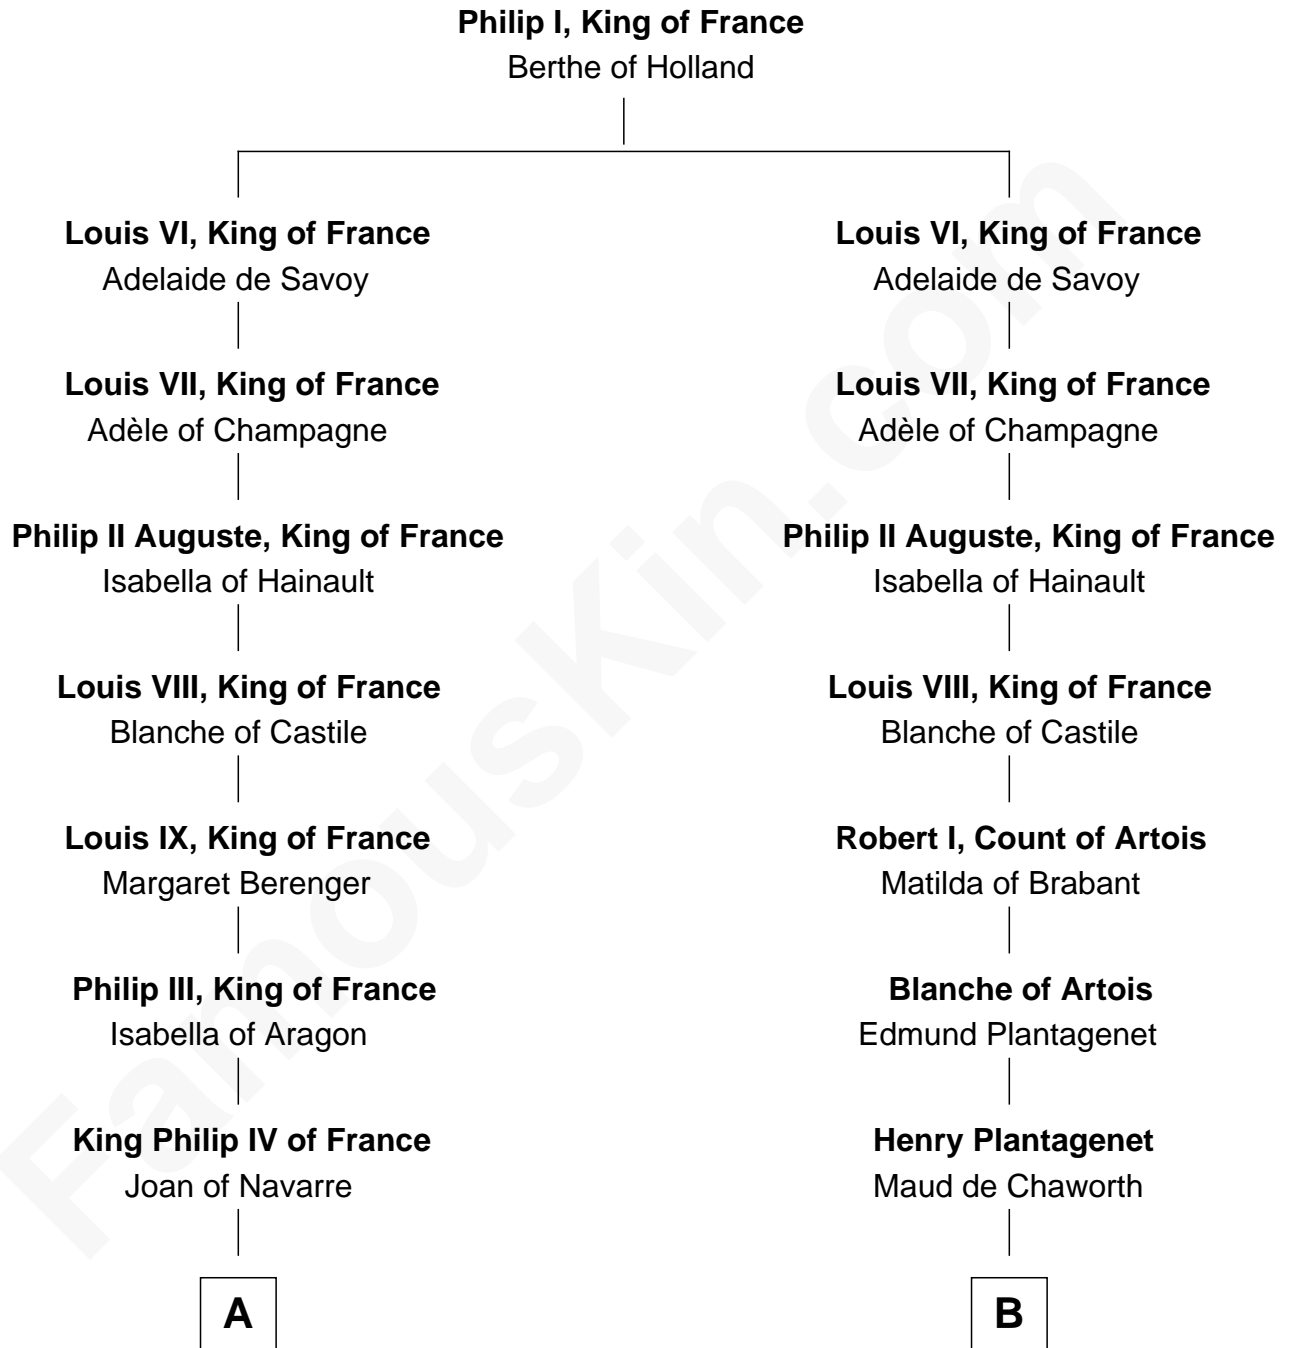

## Relationship Chart of

### John Carroll

Founder of Georgetown University

20th cousin 1 time removed of

**Roger Sherman**

Signer of the Declaration of Independence

**C**

**Edward Digges**  
Elizabeth Page

**William Digges**  
Elizabeth Sewall