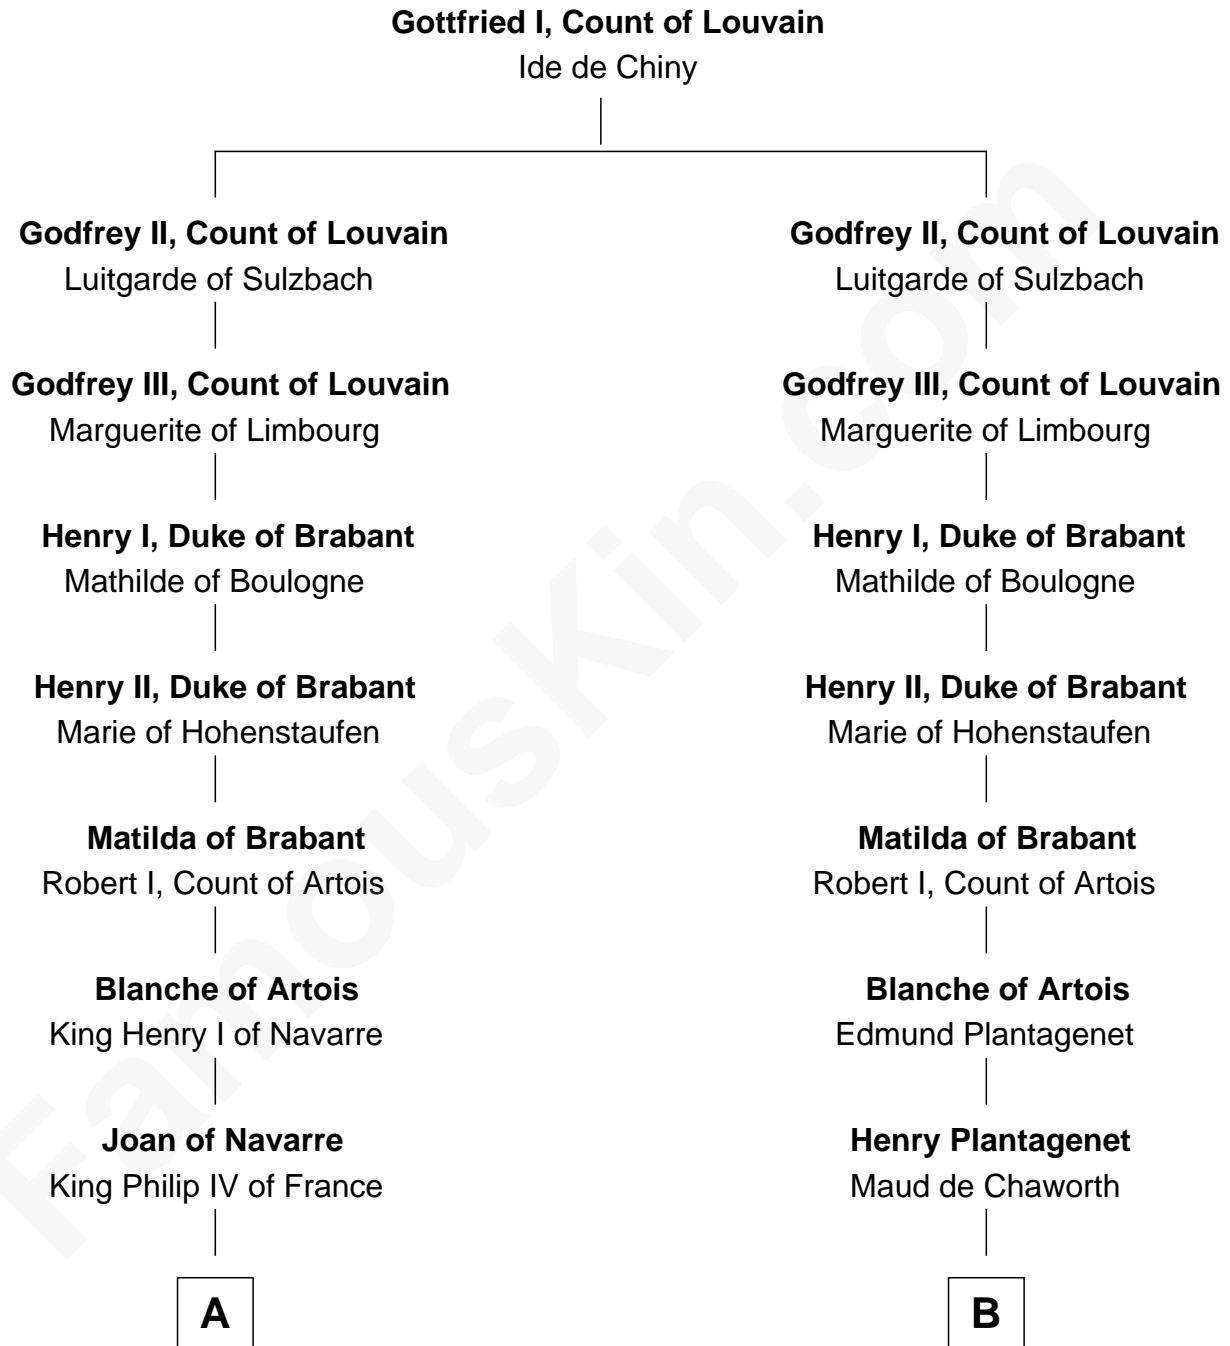

FamousKin.com

Relationship Chart of

John Carroll

Founder of Georgetown University

20th cousin 1 time removed of

Roger Sherman

Signer of the Declaration of Independence

C

Edward Digges
Elizabeth Page

William Digges
Elizabeth Sewall

Anne Digges
Henry Darnall

Eleanor Darnall
Daniel Carroll

John Carroll
Founder, Georgetown University

D

Mary Palgrave
Roger Wellington

Benjamin Wellington
Elizabeth Sweetman

Mehetable Wellington
William Sherman

Roger Sherman
Signer of Declaration of Independence

FamousKin.com