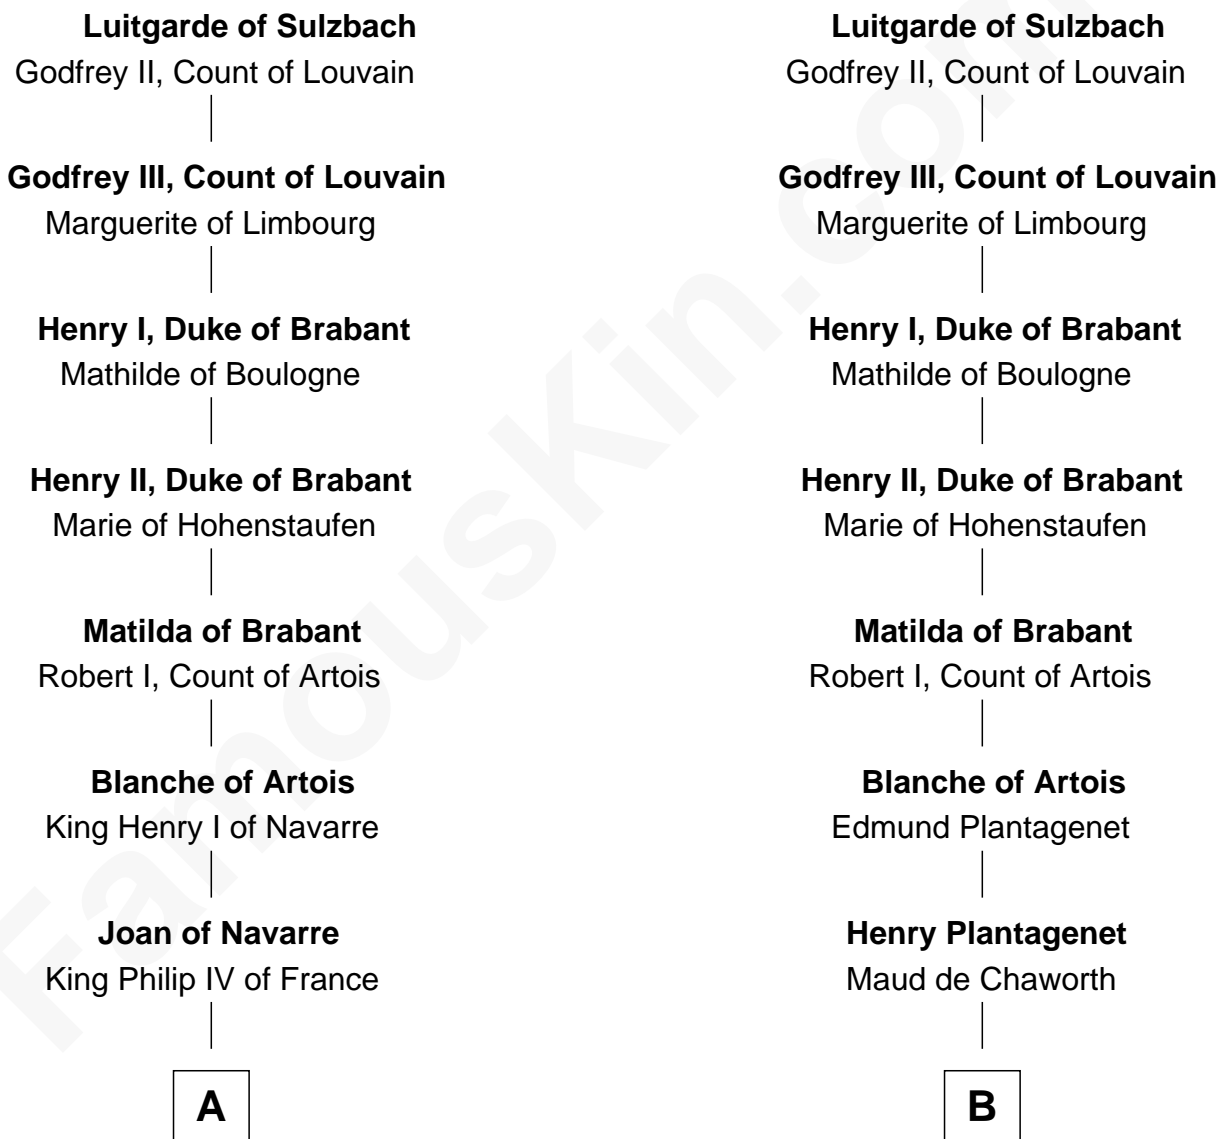

## Relationship Chart of John Carroll

Founder of Georgetown University

20th cousin 1 time removed of

**Roger Sherman**

Signer of the Declaration of Independence

**Berengar II of Sulzbach**

**C**

**Edward Digges**  
Elizabeth Page

**William Digges**  
Elizabeth Sewall

**Anne Digges**  
Henry Darnall

**Eleanor Darnall**  
Daniel Carroll

**John Carroll**  
*Founder, Georgetown University*

**D**

**Mary Palgrave**  
Roger Wellington

**Benjamin Wellington**  
Elizabeth Sweetman

**Mehetable Wellington**  
William Sherman

**Roger Sherman**  
*Signer of Declaration of Independence*