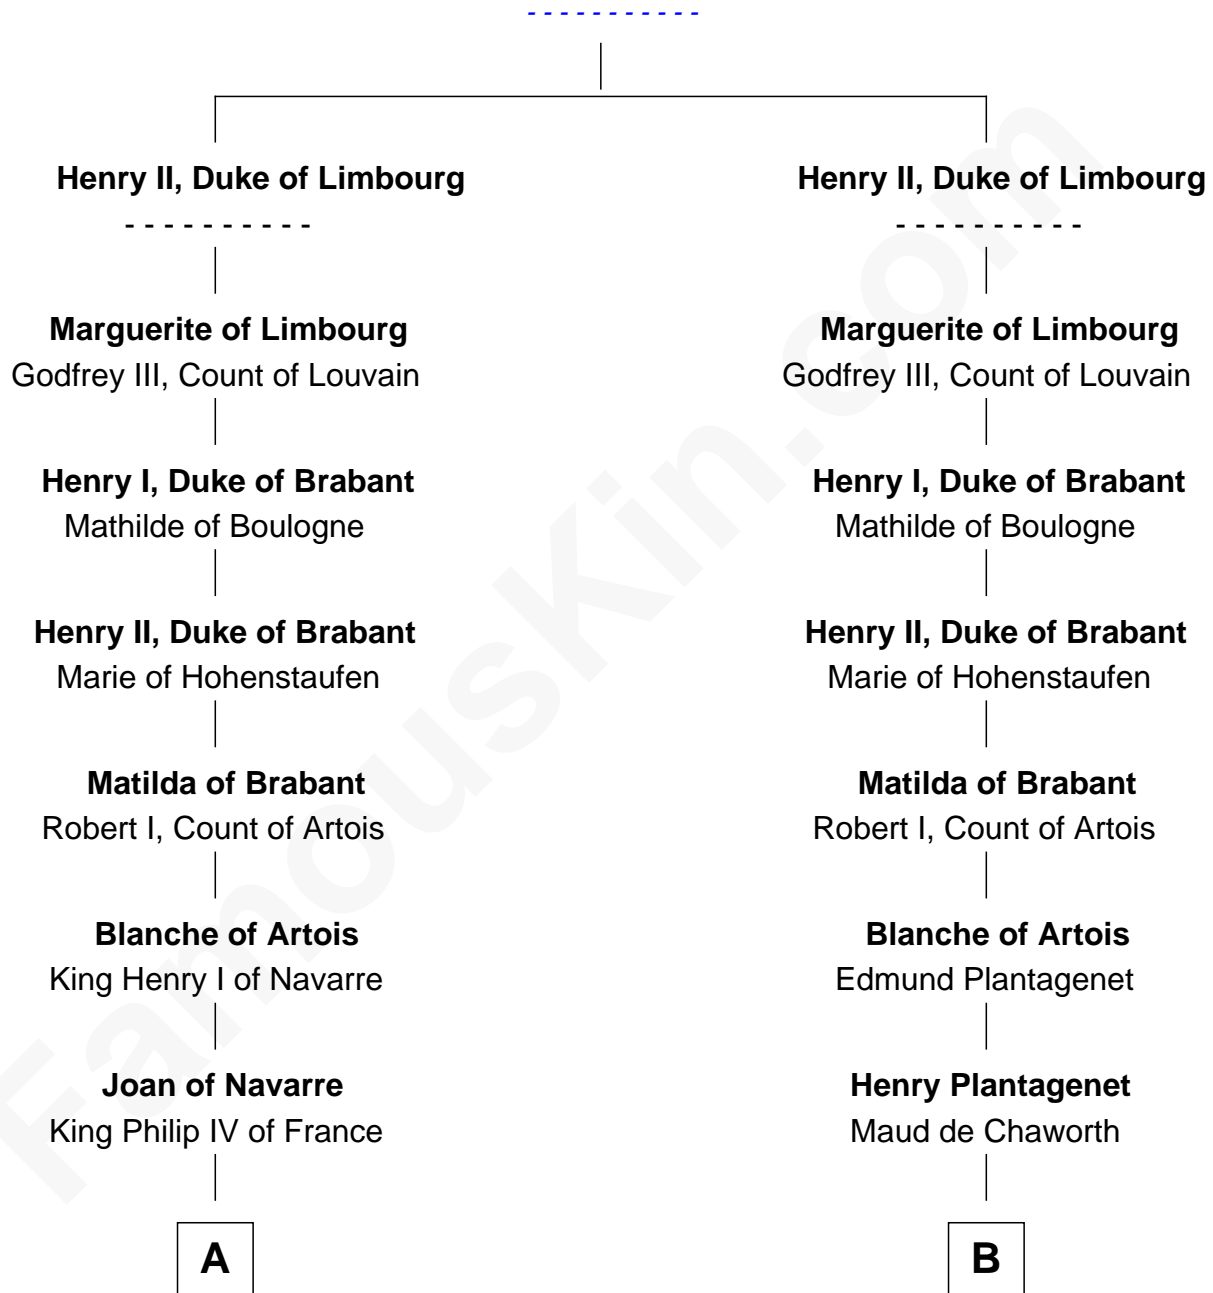

FamousKin.com

Relationship Chart of

John Carroll

Founder of Georgetown University

20th cousin 1 time removed of

Roger Sherman

Signer of the Declaration of Independence

Waleran, Duke of Lower Lorraine

C

Edward Digges
Elizabeth Page

William Digges
Elizabeth Sewall

Anne Digges
Henry Darnall

Eleanor Darnall
Daniel Carroll

John Carroll
Founder, Georgetown University

D

Mary Palgrave
Roger Wellington

Benjamin Wellington
Elizabeth Sweetman

Mehetable Wellington
William Sherman

Roger Sherman
Signer of Declaration of Independence