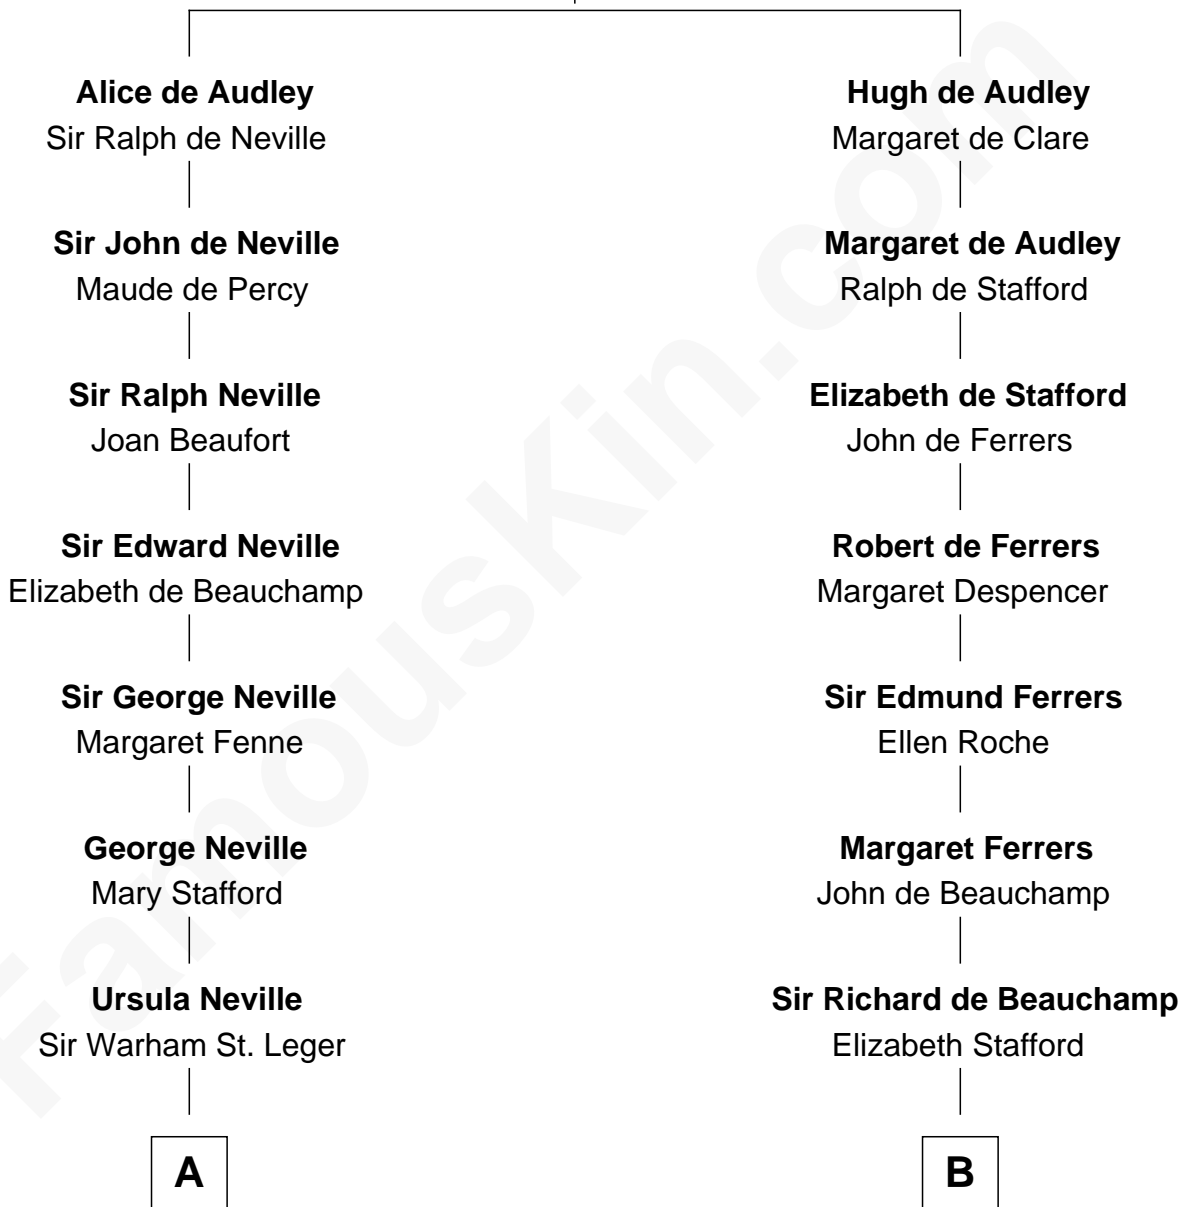

## Relationship Chart of

### John Carroll

Founder of Georgetown University

13th cousin 7 times removed of

### General Douglas MacArthur

U.S. Army - World War II

**Sir Hugh I de Audley**

Iseult de Mortimer

FamousKin.com