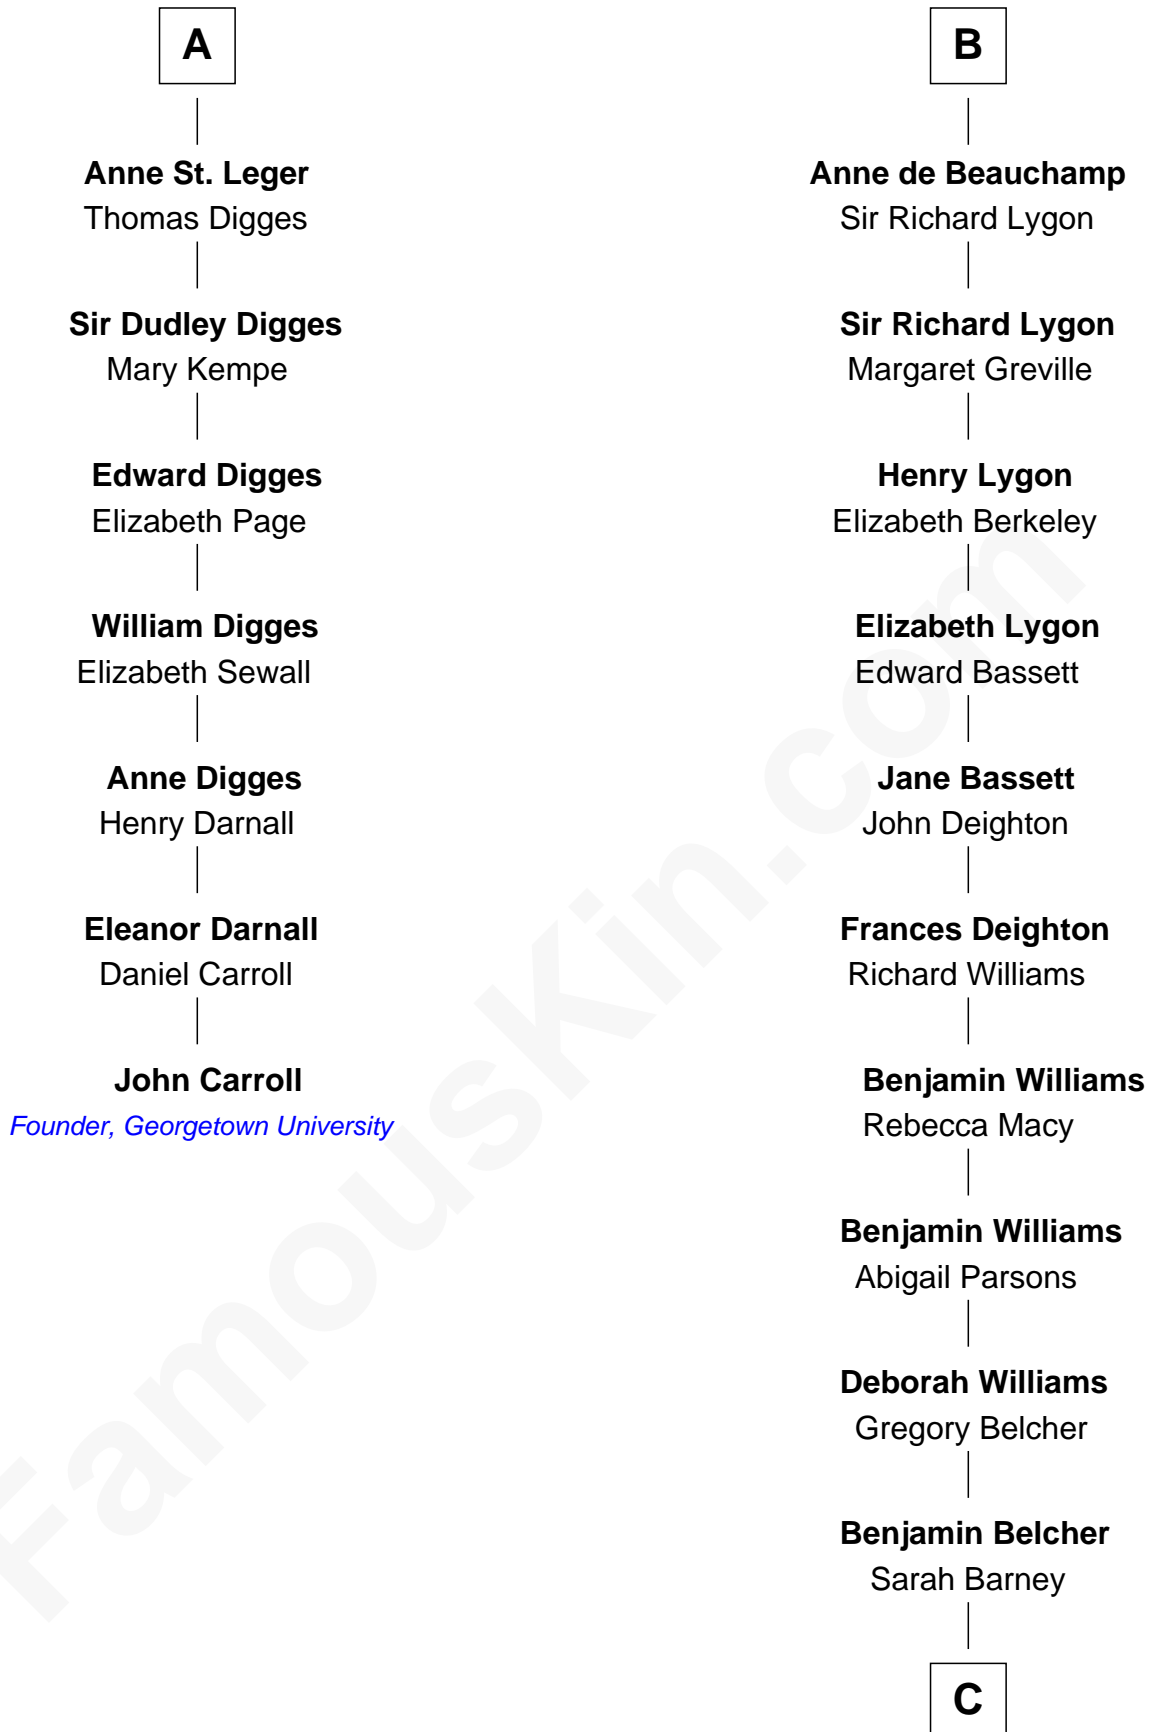

## Relationship Chart of

### John Carroll

Founder of Georgetown University

13th cousin 7 times removed of

### General Douglas MacArthur

U.S. Army - World War II

**Sir Hugh I de Audley**

Iseult de Mortimer

FamousKin.com