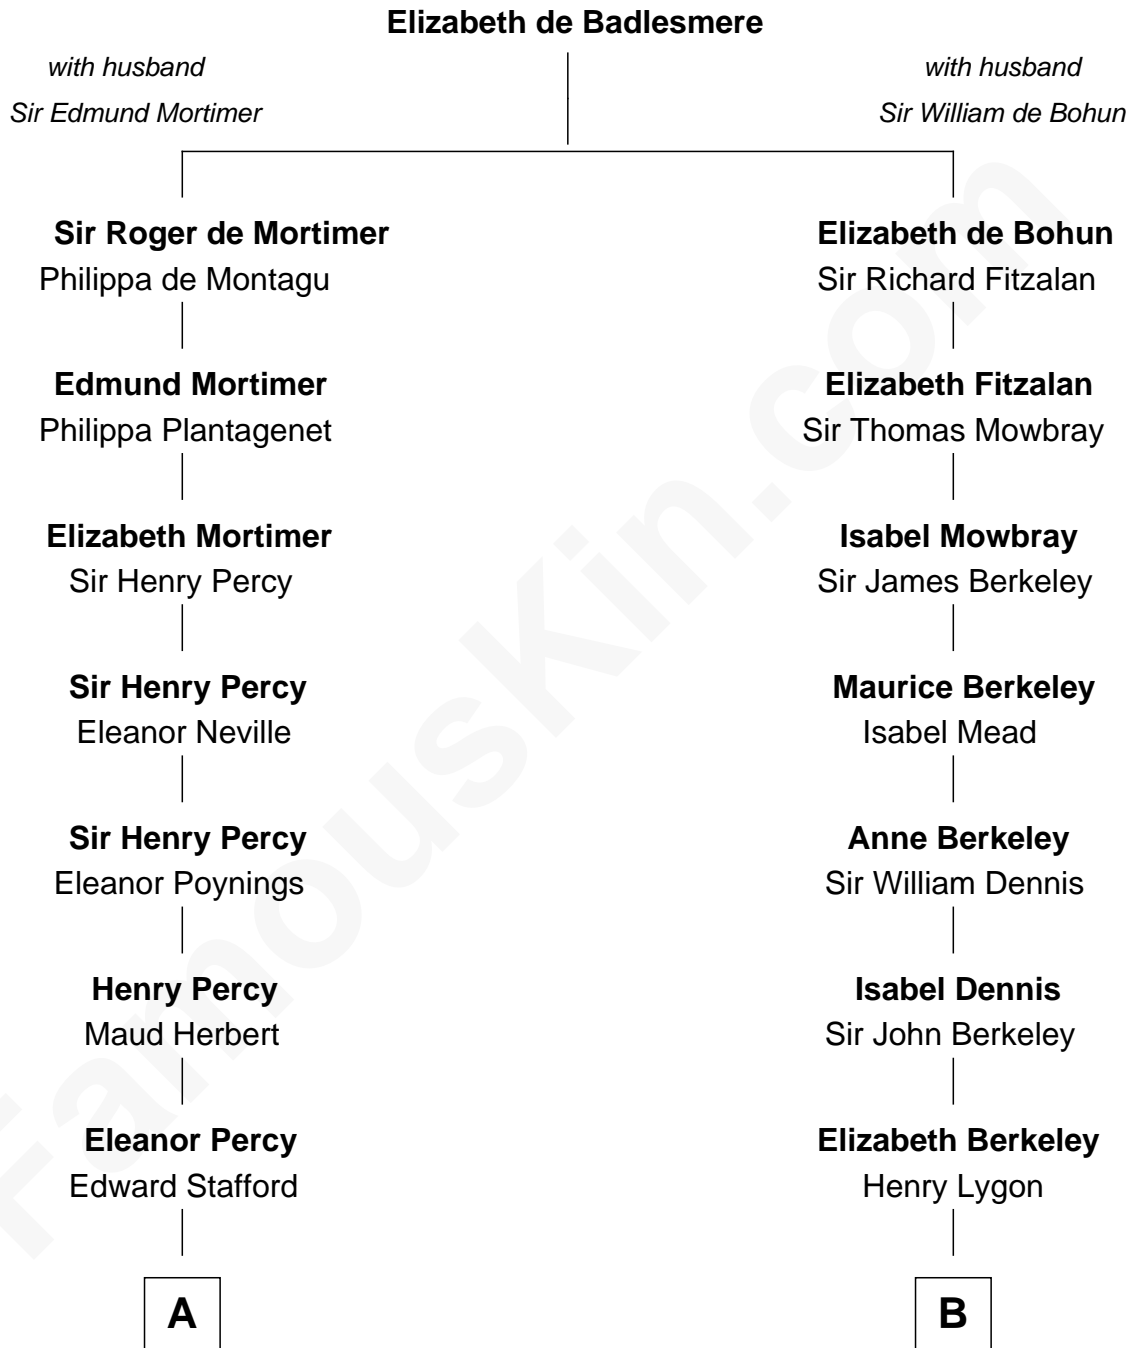

FamousKin.com

Relationship Chart of

John Carroll

Founder of Georgetown University

15th cousin 2 times removed of

General Douglas MacArthur

U.S. Army - World War II

A

Mary Stafford
George Neville

Ursula Neville
Sir Warham St. Leger

Anne St. Leger
Thomas Digges

Sir Dudley Digges
Mary Kempe

Edward Digges
Elizabeth Page

William Digges
Elizabeth Sewall

Anne Digges
Henry Darnall

Eleanor Darnall
Daniel Carroll

John Carroll

Founder, Georgetown University

B

Elizabeth Lygon
Edward Bassett

Jane Bassett
John Deighton

Frances Deighton
Richard Williams

Benjamin Williams
Rebecca Macy